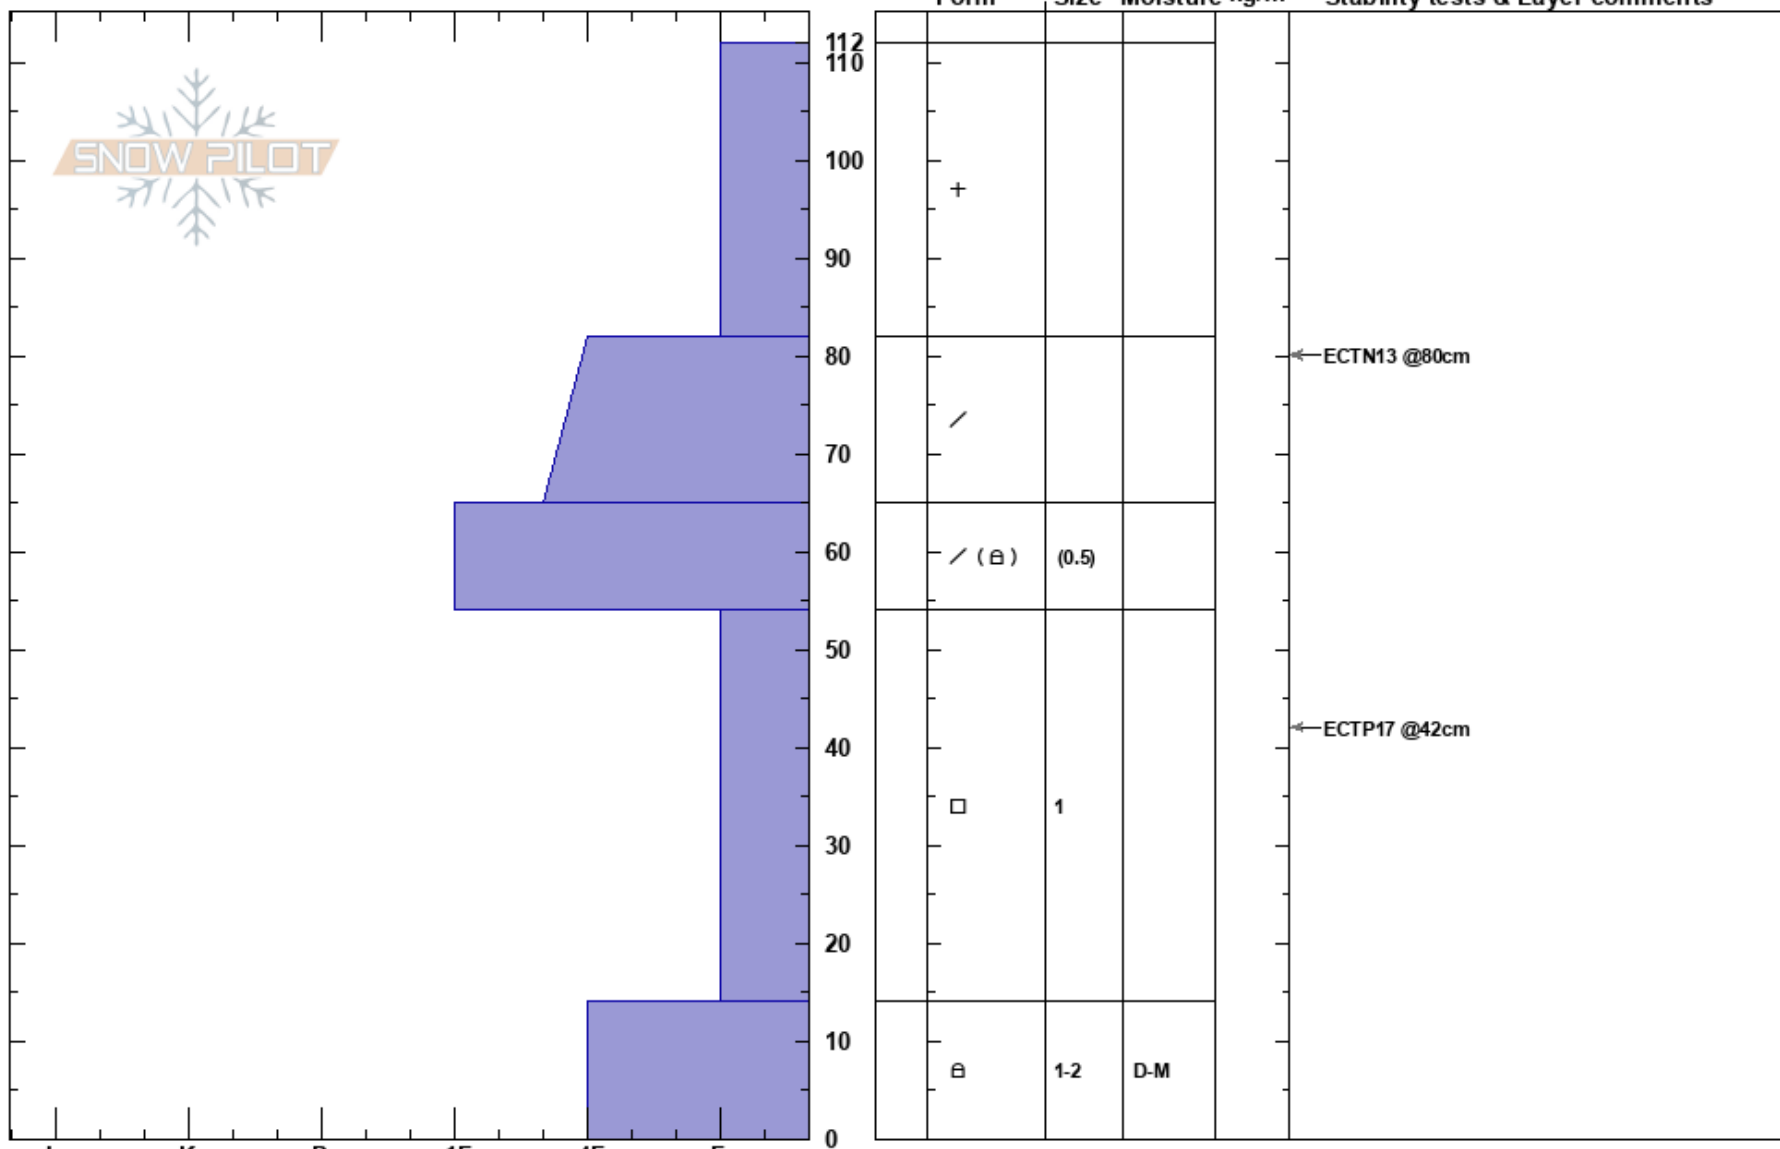

25 Short  
 Teton Range  
 WY  
 Elevation: 9300 ft  
 Aspect: NE  
 Specifics:

Travis Baldwin  
 12/10/2023 - 1:15pm  
 Co-ord: 43.69843N, -110.78059W  
 Slope Angle: 25°  
 Wind Loading:

Stability:  
 Air Temperature:  
 Sky Cover: OVC  
 Precipitation: NO  
 Wind:

HS: 112  
 Layer Notes:  
 54-14cm: Problematic layer

Notes: MFCr on adjacent East slope, not found at pit location. Pit was in a clearing in the trees. ECTP in November facets.