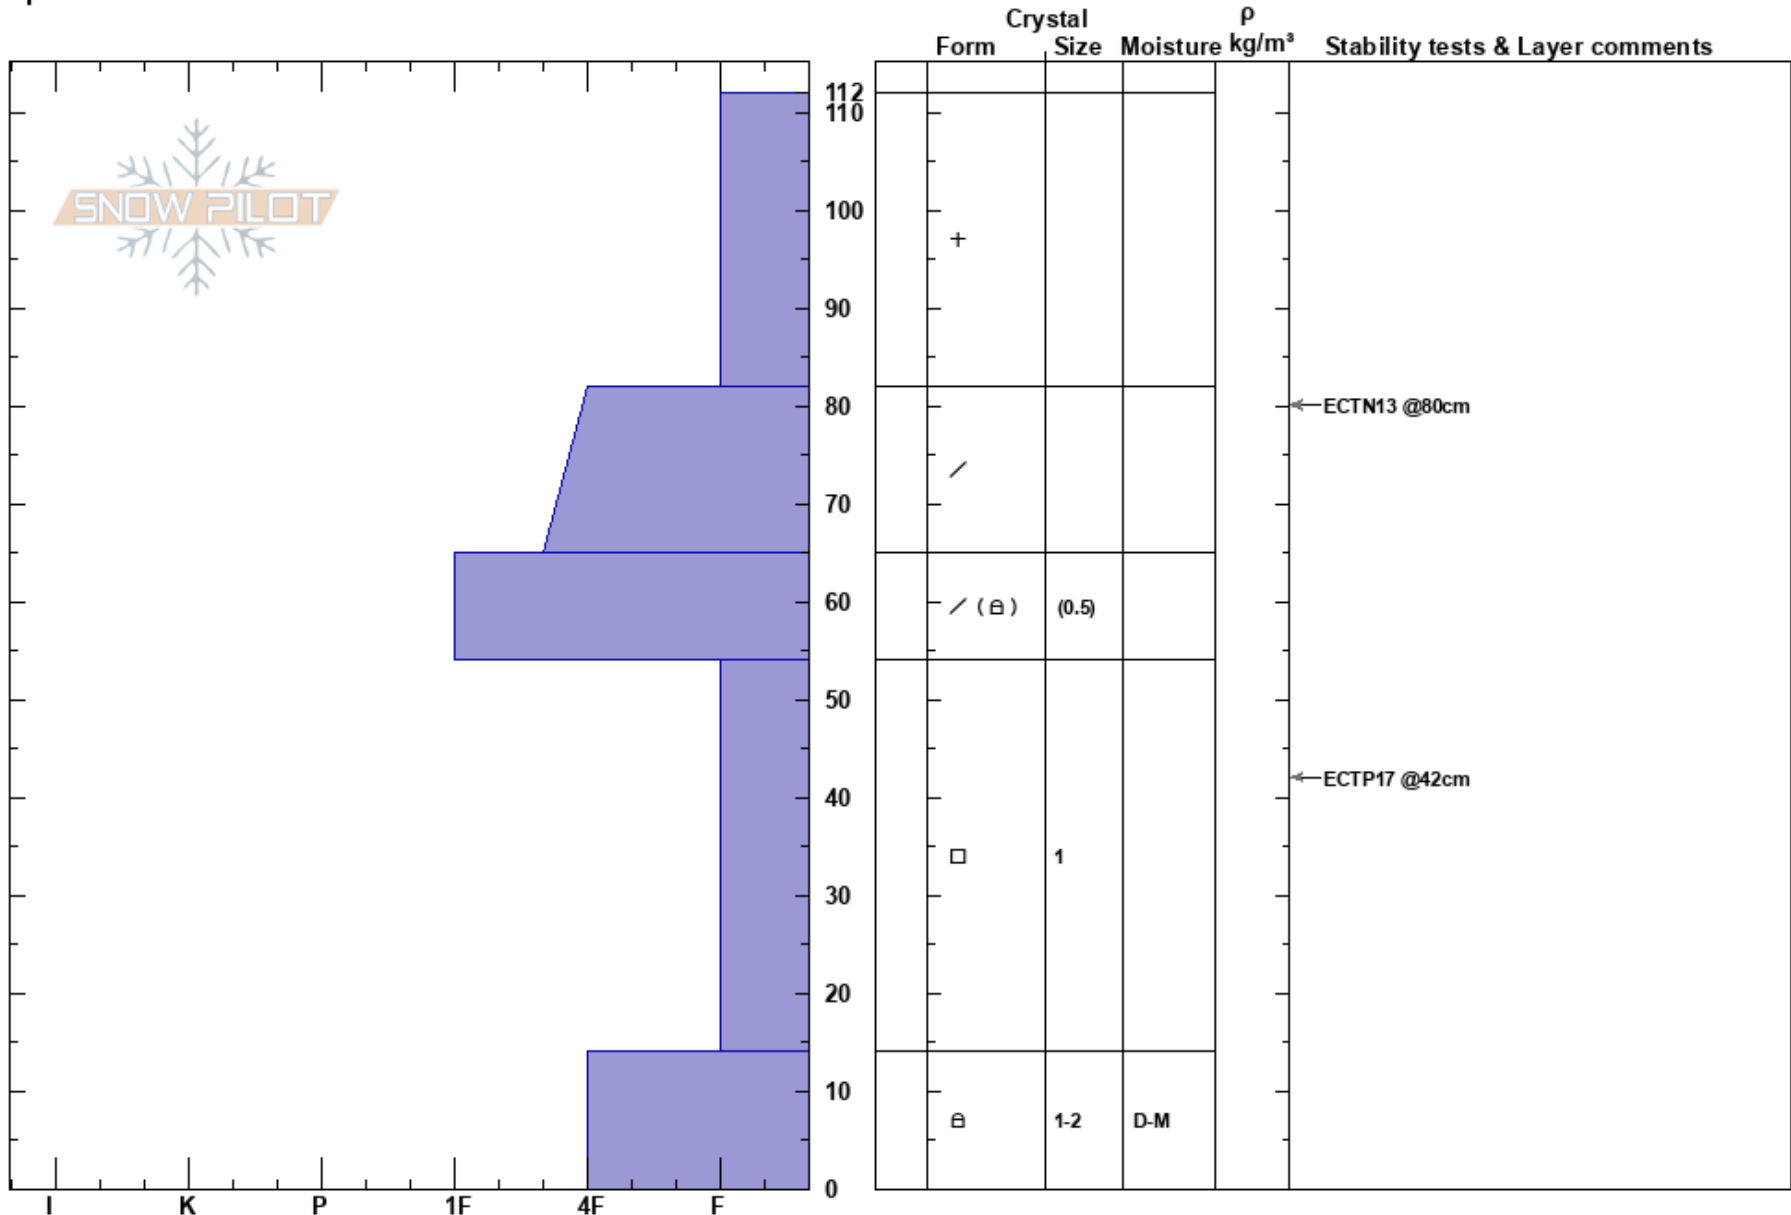

25 Short
 Teton Range
 WY
 Elevation: 9300 ft
 Aspect: NE
 Specifics:

Travis Baldwin
 12/10/2023 - 1:15pm
 Co-ord: 43.69843N, -110.78059W
 Slope Angle: 25°
 Wind Loading:

Stability:
 Air Temperature:
 Sky Cover: OVC
 Precipitation: NO
 Wind:

HS: 112
 Layer Notes:
 54-14cm: Problematic layer

Notes: MFCr on adjacent East slope, not found at pit location. Pit was in a clearing in the trees. ECTP in November facets.