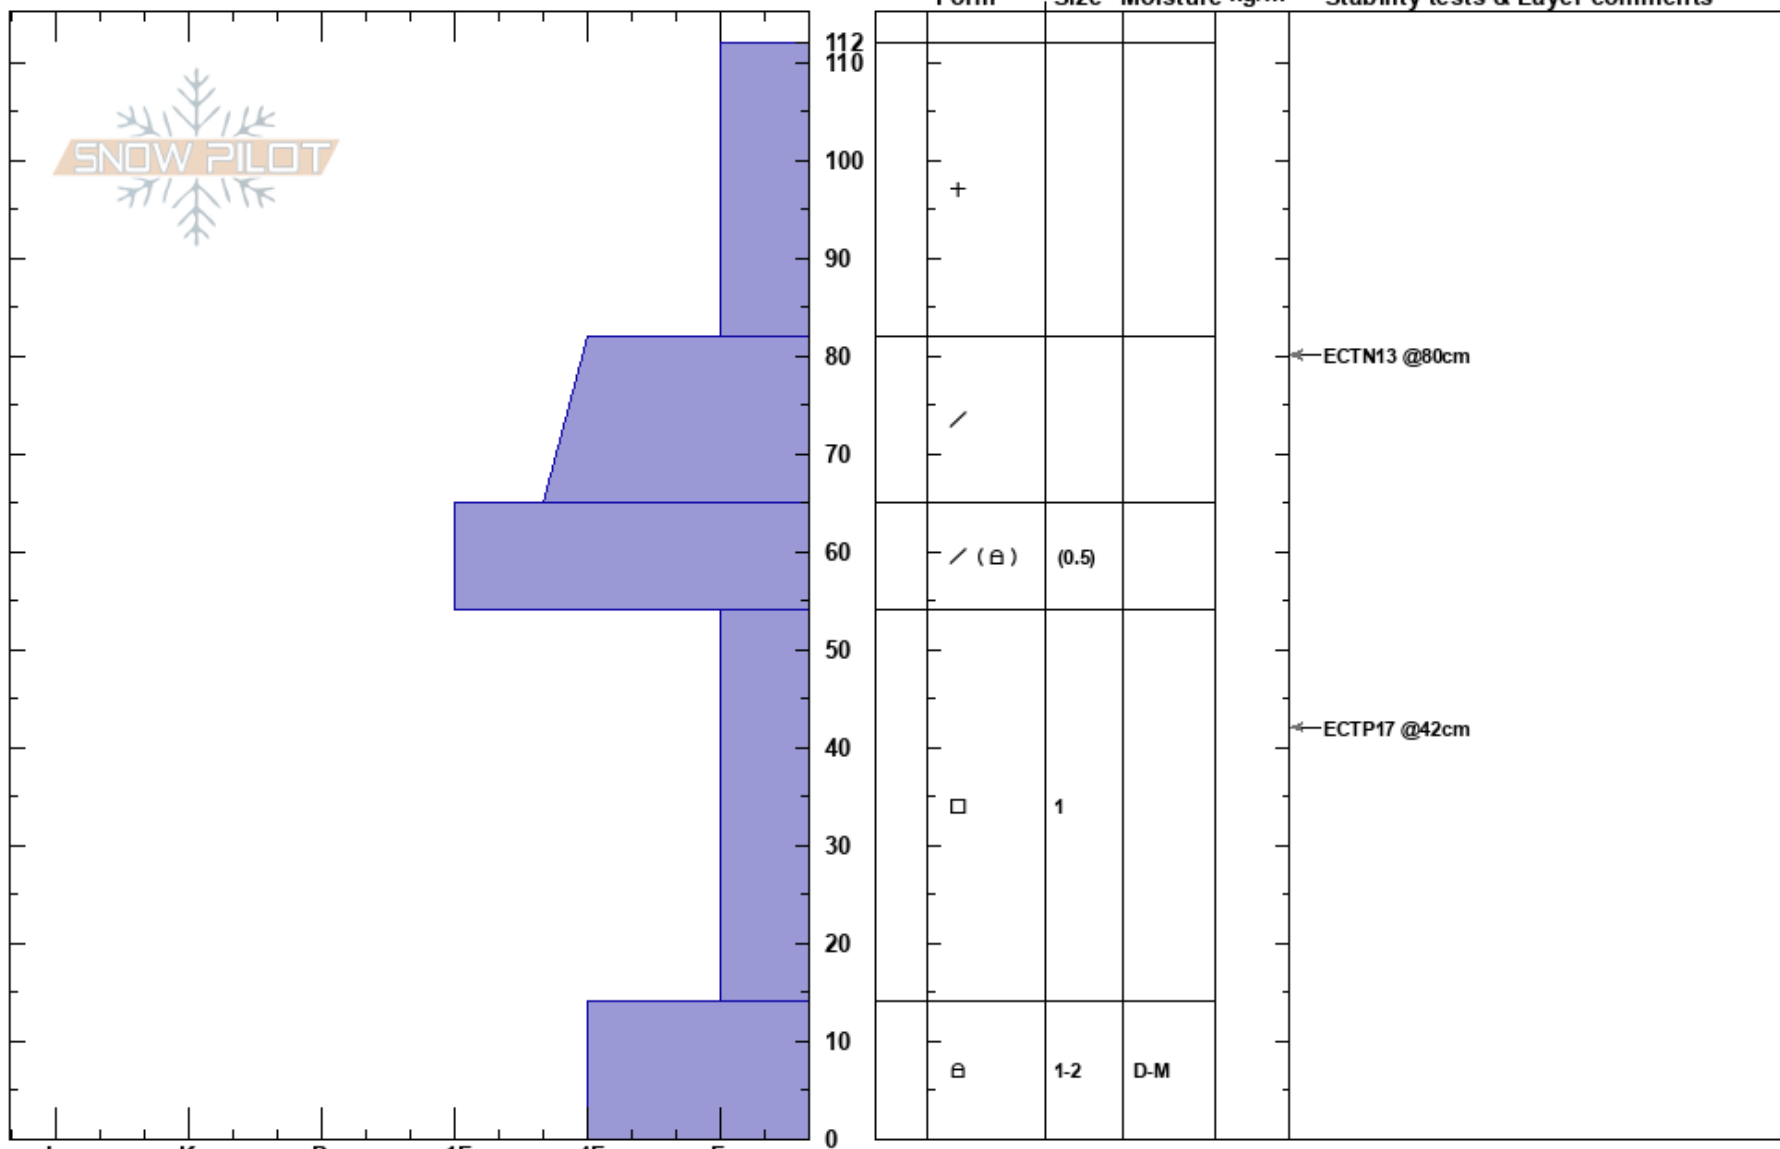

25 Short
 Teton Range
 WY
 Elevation: 9300 ft
 Aspect: NE
 Specifics:

Travis Baldwin
 12/10/2023 - 1:15pm
 Co-ord: 43.69843N, -110.78059W
 Slope Angle: 25°
 Wind Loading:

Stability:
 Air Temperature:
 Sky Cover: OVC
 Precipitation: NO
 Wind:

HS: 112
 Layer Notes:
 54-14cm: Problematic layer

Notes: MFCr on adjacent East slope, not found at pit location. Pit was in a clearing in the trees. ECTP in November facets.