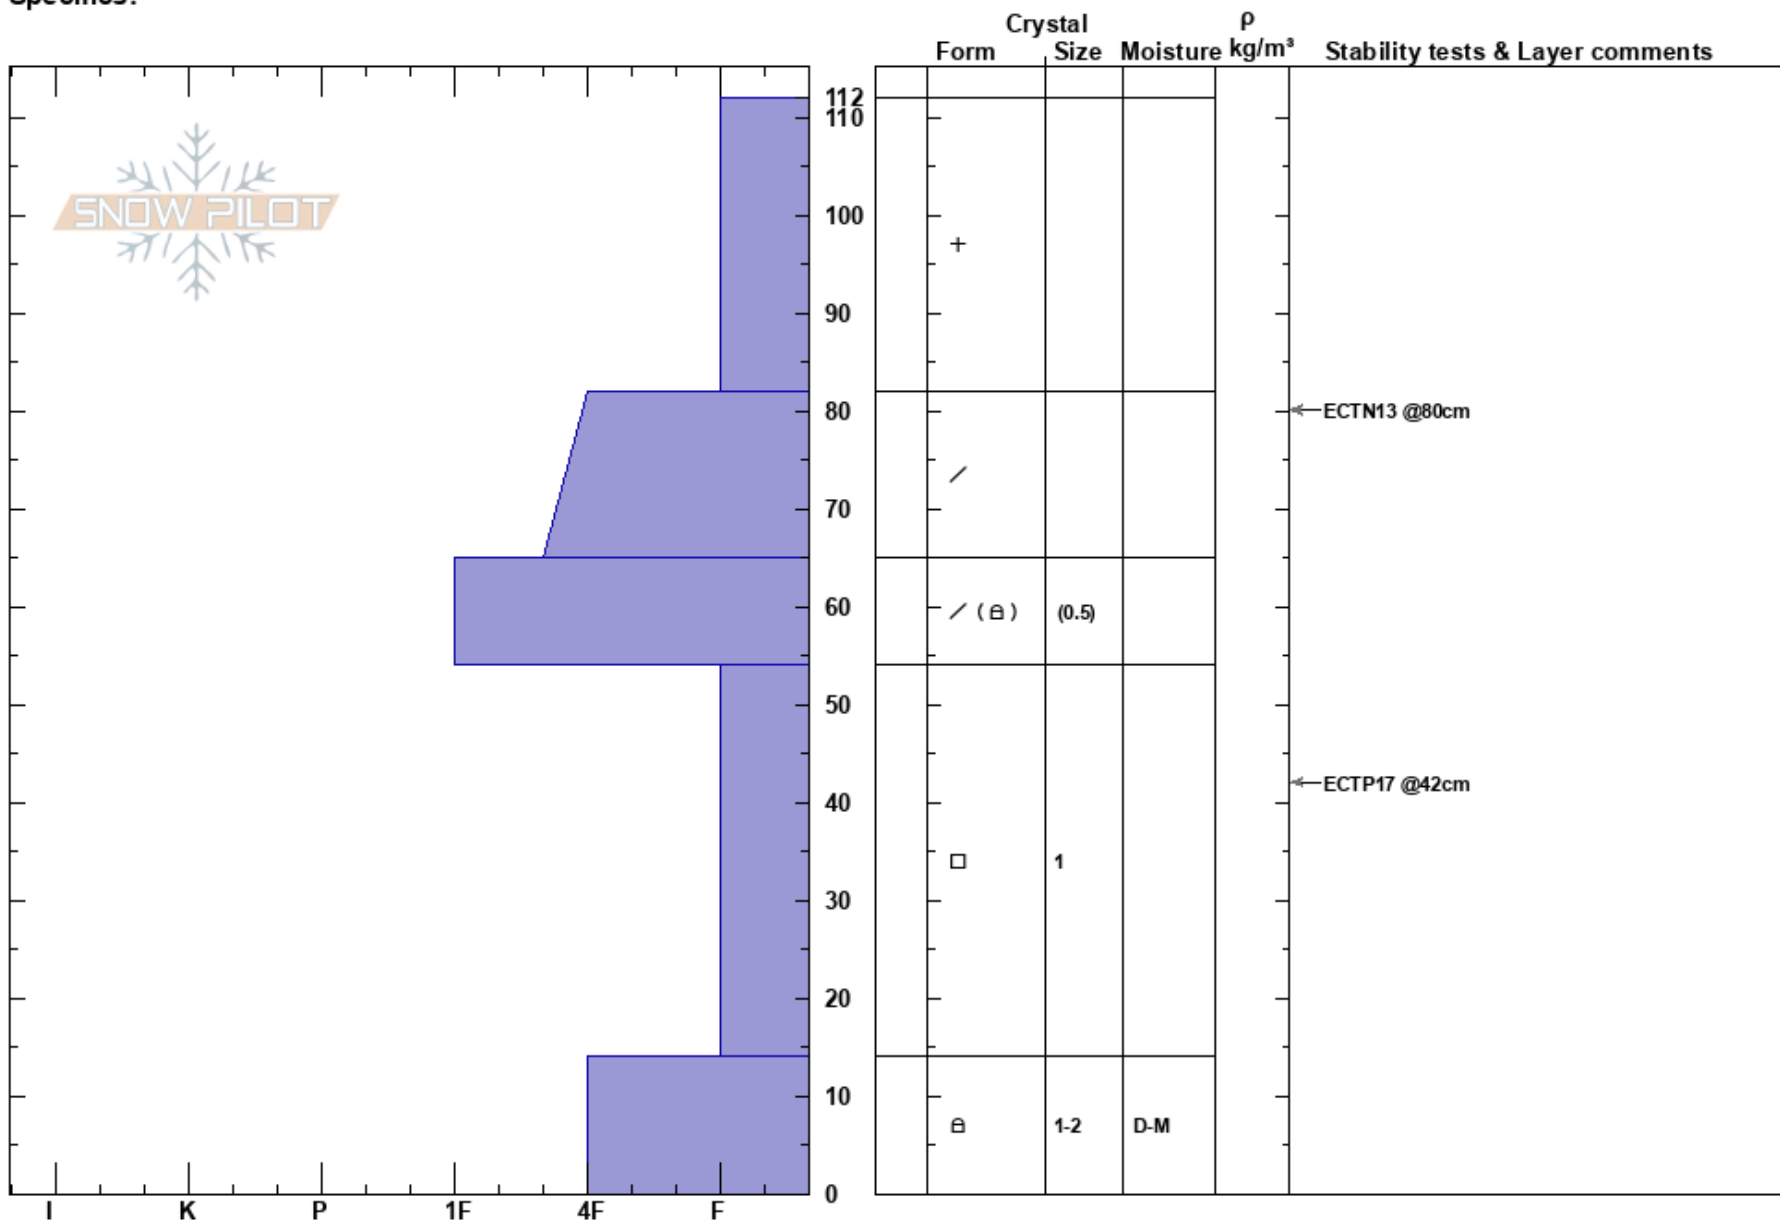

25 Short
 Teton Range
 WY
 Elevation: 9300 ft
 Aspect: NE
 Specifics:

Travis Baldwin
 12/10/2023 - 1:15pm
 Co-ord: 43.69843N, -110.78059W
 Slope Angle: 25°
 Wind Loading:

Stability:
 Air Temperature:
 Sky Cover: OVC
 Precipitation: NO
 Wind:

HS: 112
 Layer Notes:
 54-14cm: Problematic layer

Notes: MFCr on adjacent East slope, not found at pit location. Pit was in a clearing in the trees. ECTP in November facets.