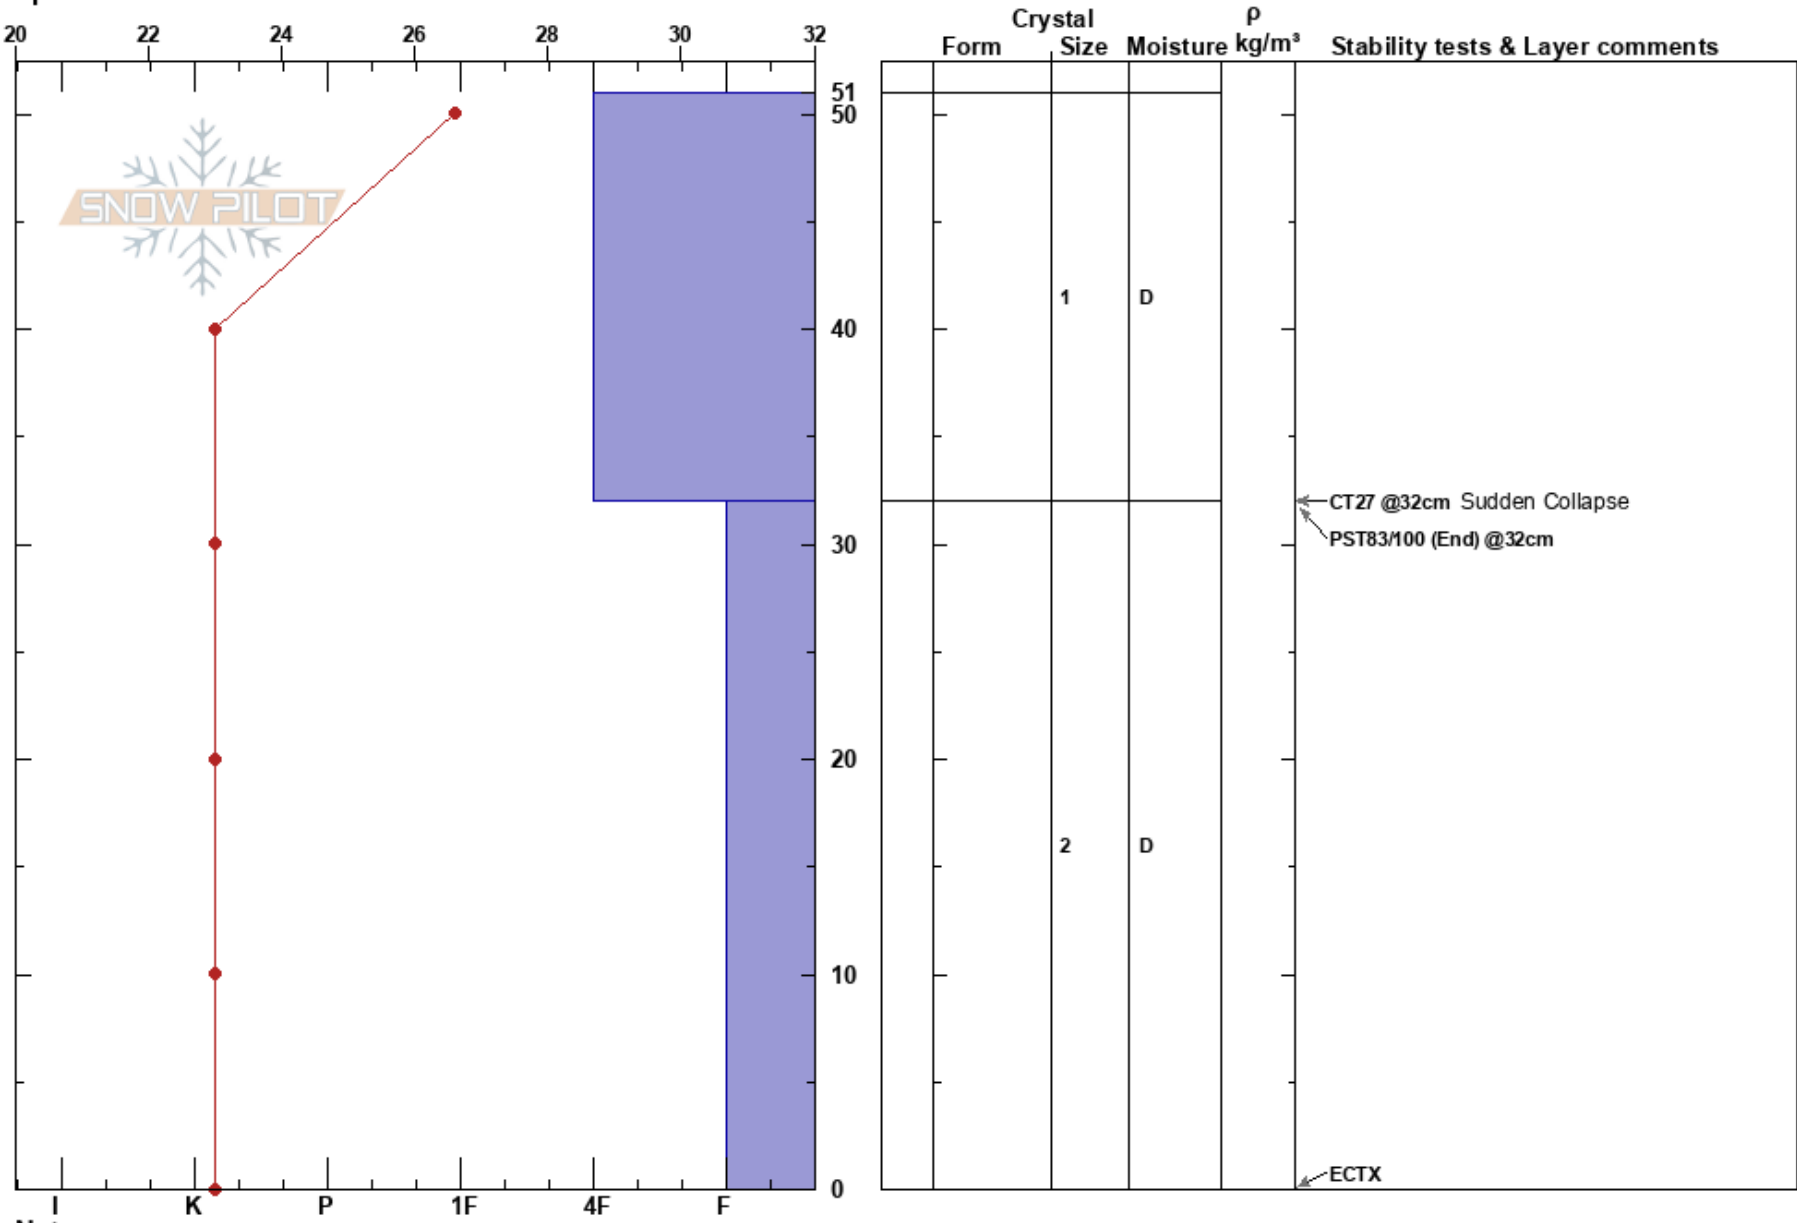

Chickadee Ridge
 Sierra Nevada
 NV
 Elevation: 8900 ft
 Aspect: NE
 Specifics:

Scott Fischer
 12/10/2023 - 12:55pm
 Co-ord: 39.29316N, -119.90394W
 Slope Angle: 16°
 Wind Loading:

Stability:
 Air Temperature: 37.4°F PF: 32 32-0cm: Problematic layer
 Sky Cover: FEW
 Precipitation: NO
 Wind: NE Light Breeze