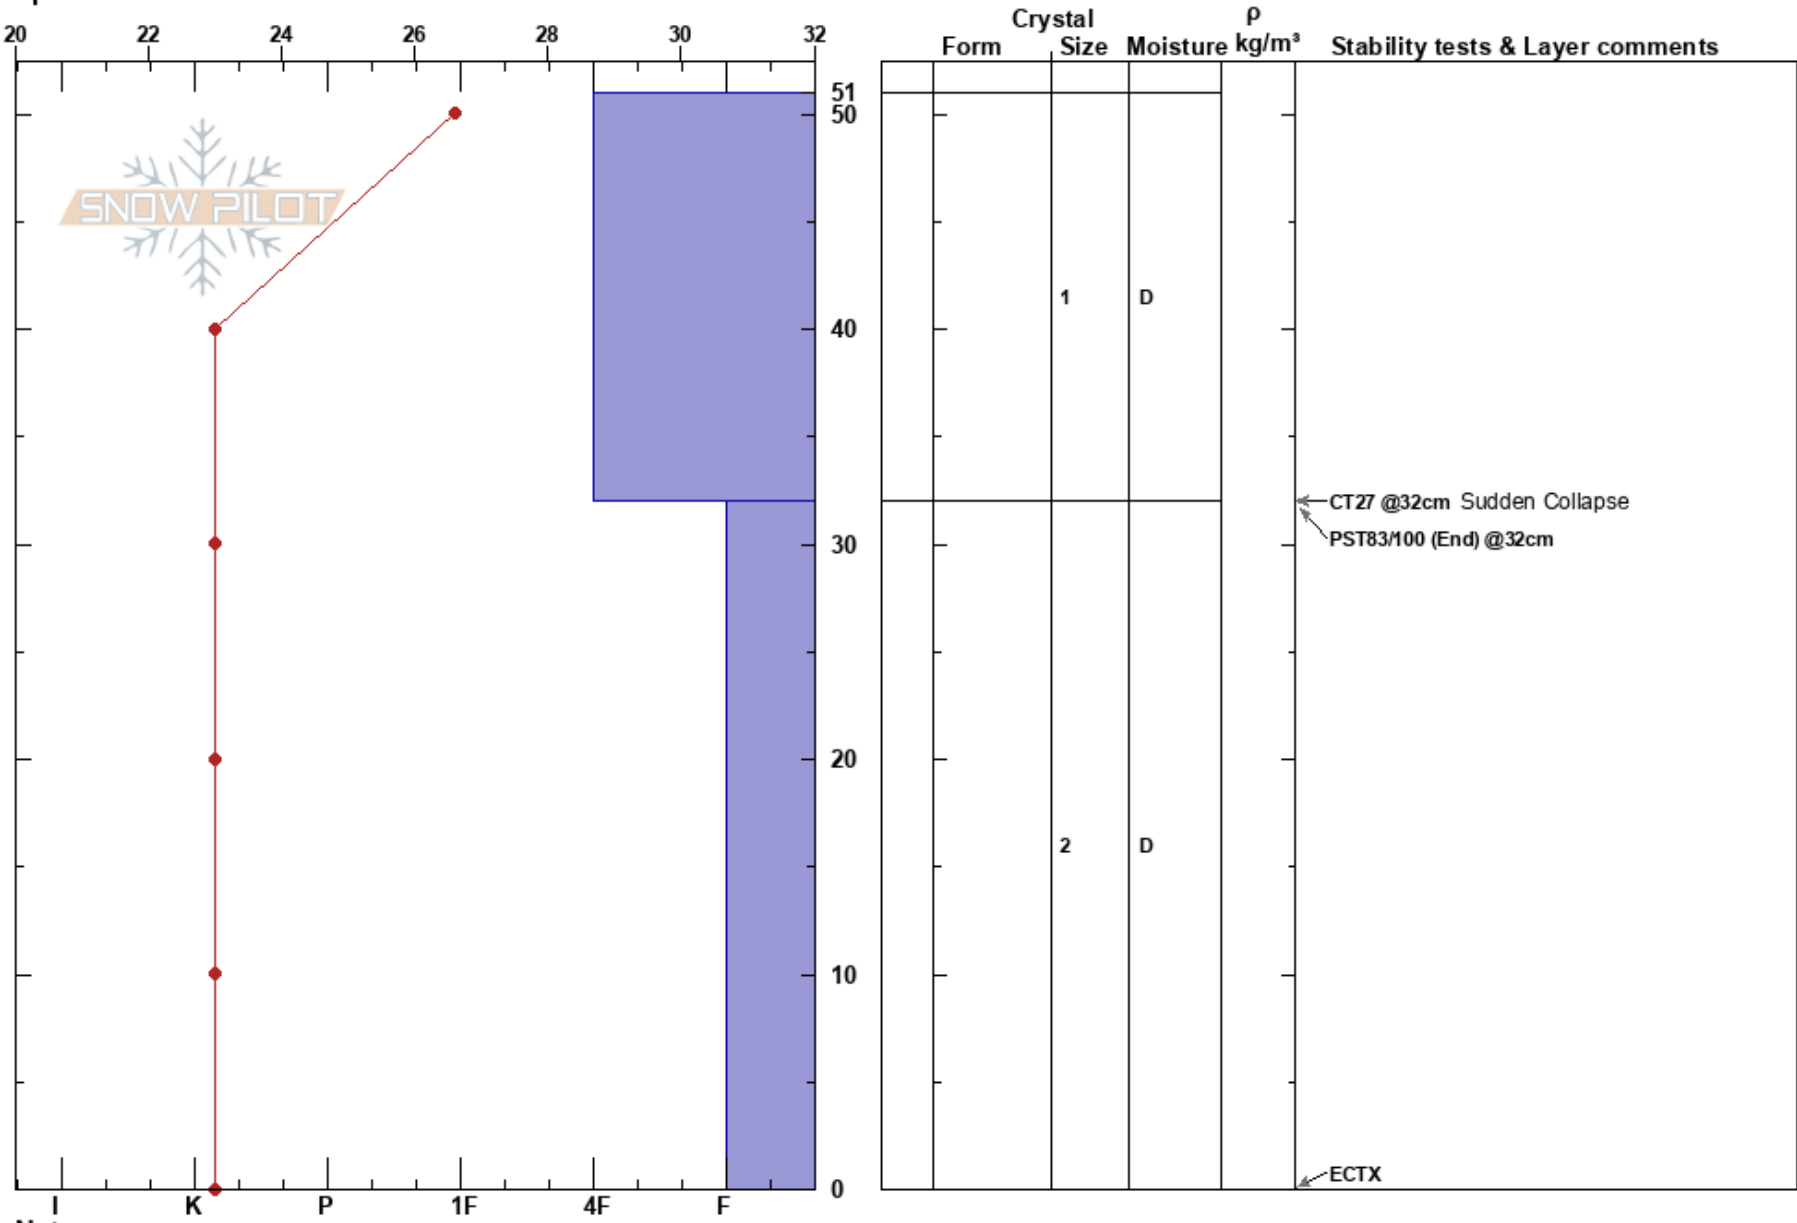

Chickadee Ridge  
 Sierra Nevada  
 NV  
 Elevation: 8900 ft  
 Aspect: NE  
 Specifics:

Scott Fischer  
 12/10/2023 - 12:55pm  
 Co-ord: 39.29316N, -119.90394W  
 Slope Angle: 16°  
 Wind Loading:

Stability:  
 Air Temperature: 37.4°F PF: 32 32-0cm: Problematic layer  
 Sky Cover: FEW  
 Precipitation: NO  
 Wind: NE Light Breeze