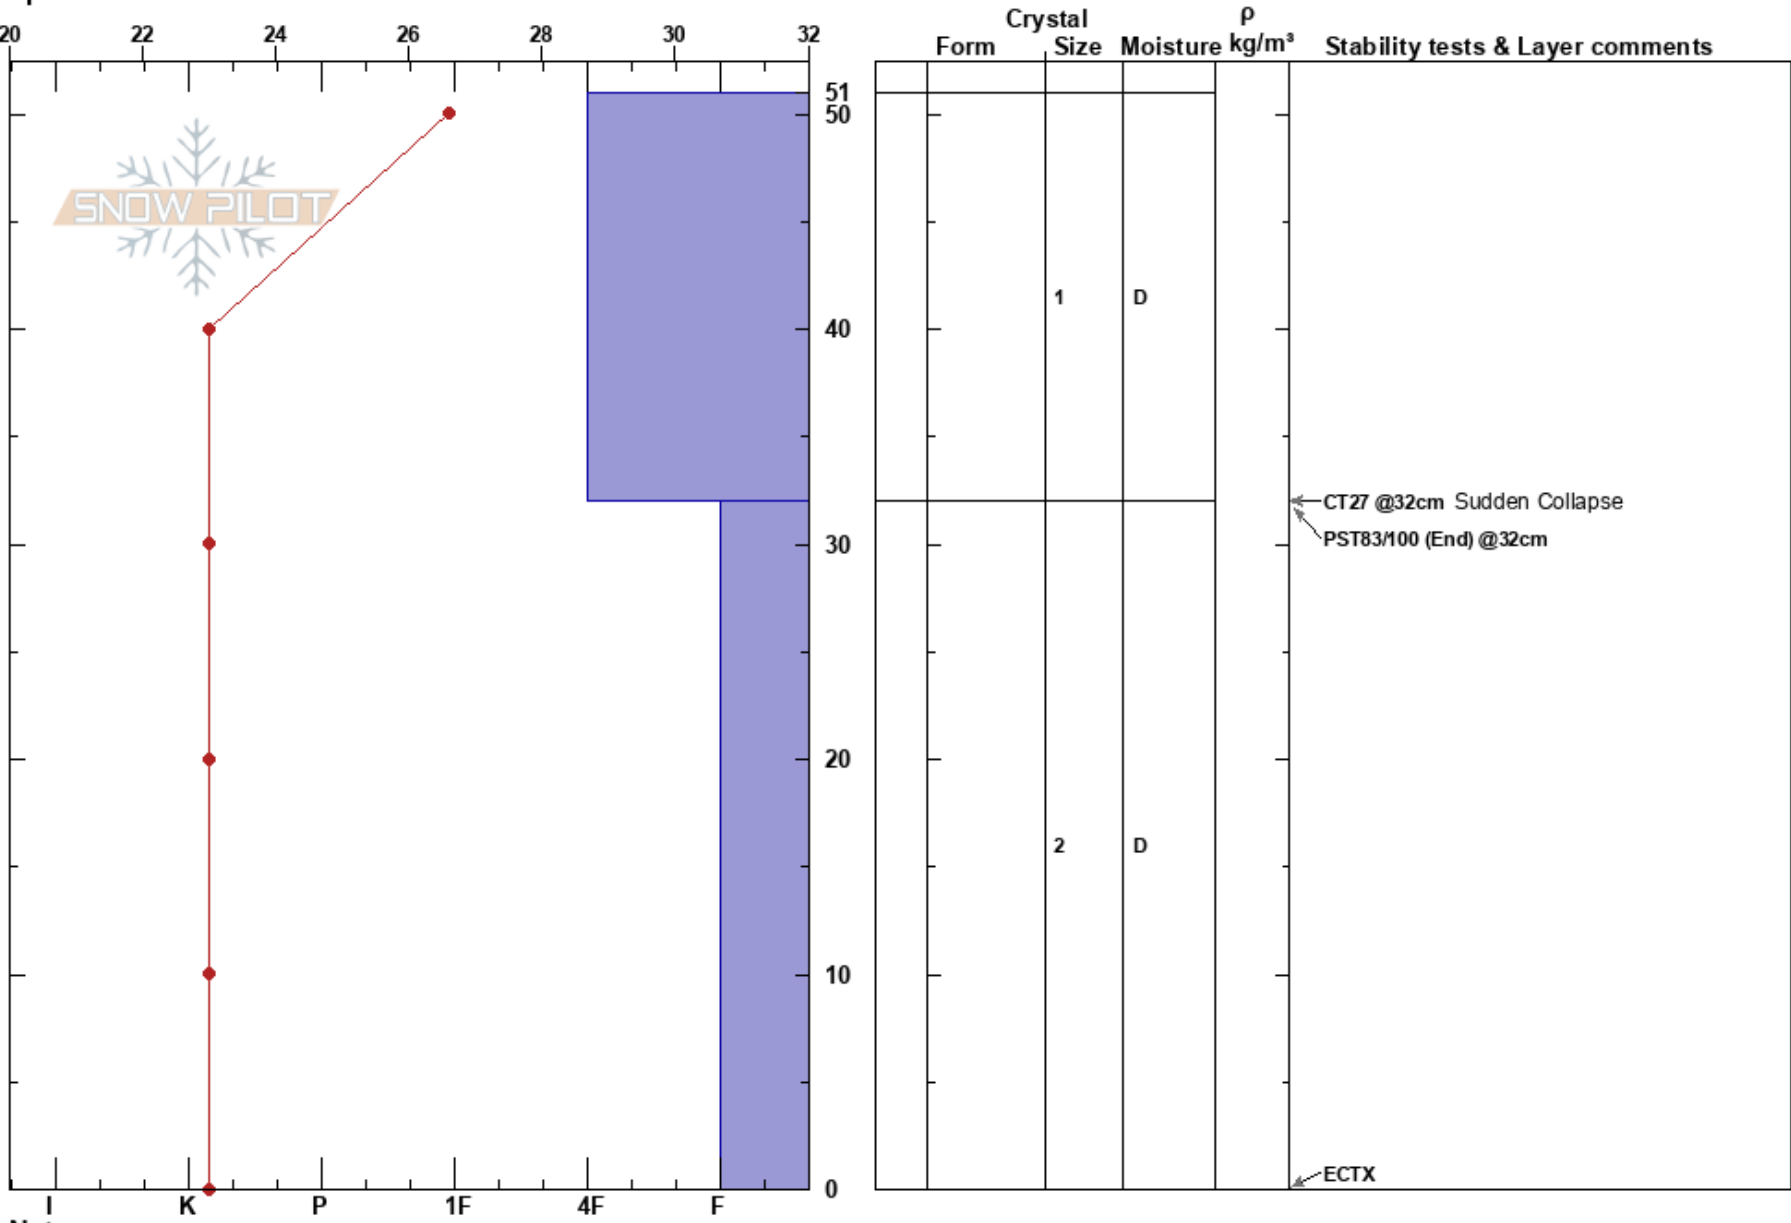

Chickadee Ridge  
 Sierra Nevada  
 NV  
 Elevation: 8900 ft  
 Aspect: NE  
 Specifics:

Scott Fischer  
 12/10/2023 - 12:55pm  
 Co-ord: 39.29316N, -119.90394W  
 Slope Angle: 16°  
 Wind Loading:

Stability:  
 Air Temperature: 37.4°F PF: 32 32-0cm: Problematic layer  
 Sky Cover: FEW  
 Precipitation: NO  
 Wind: NE Light Breeze