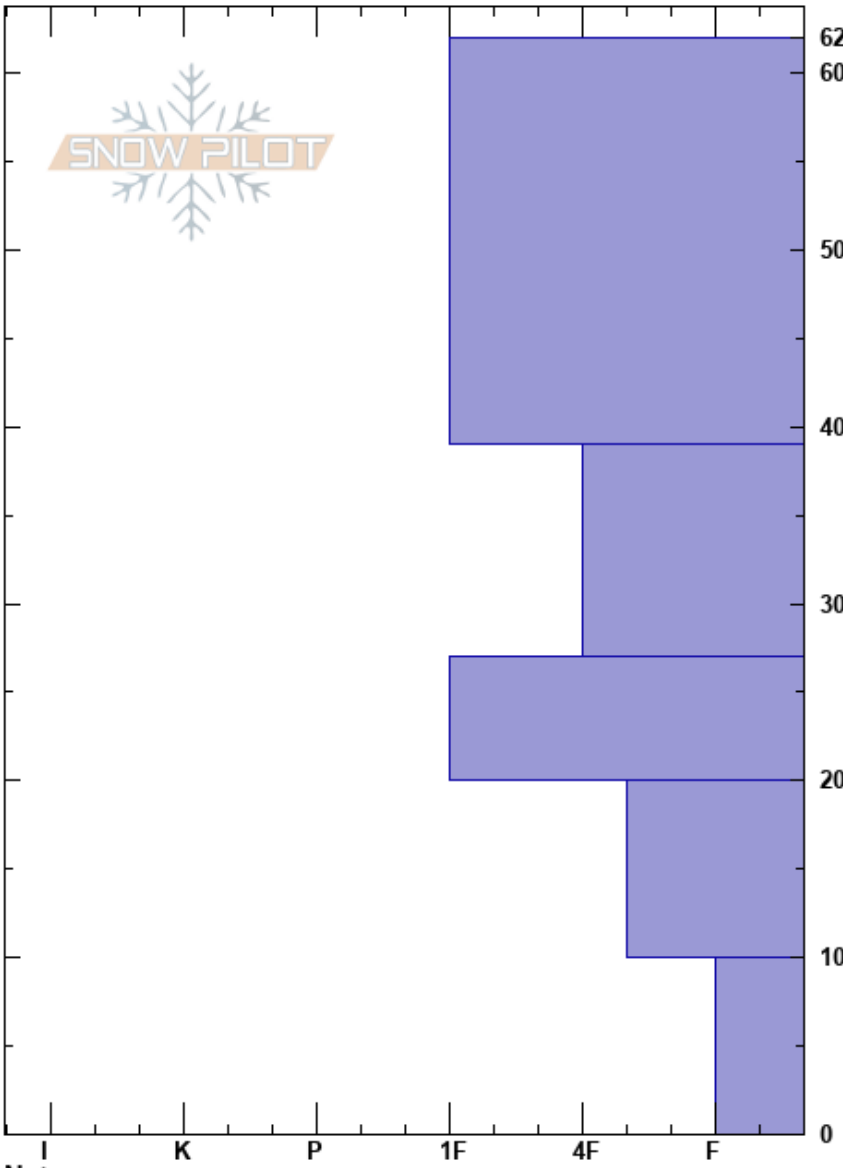

Black Face Adjacent
 San Juan Range
 CO
 Elevation: 11960 ft
 Aspect: E
 Specifics: Collapsing, widespread; Collapsing, localized

Jason Habib
 12/10/2023 - 11:25am
 Co-ord: 37.82197N, -107.95064W
 Slope Angle: 20°
 Wind Loading: previous

Stability: Poor
 Air Temperature:
 Sky Cover: BKN
 Precipitation: S-1
 Wind: SW Light Breeze

HS:62
 Layer Notes:
 10-0cm: Problematic layer

Crystal Form	Crystal Size	Moisture	ρ kg/m ³	Stability tests & Layer comments
				← ECTN15 @39cm
				← ECTP23 @39cm