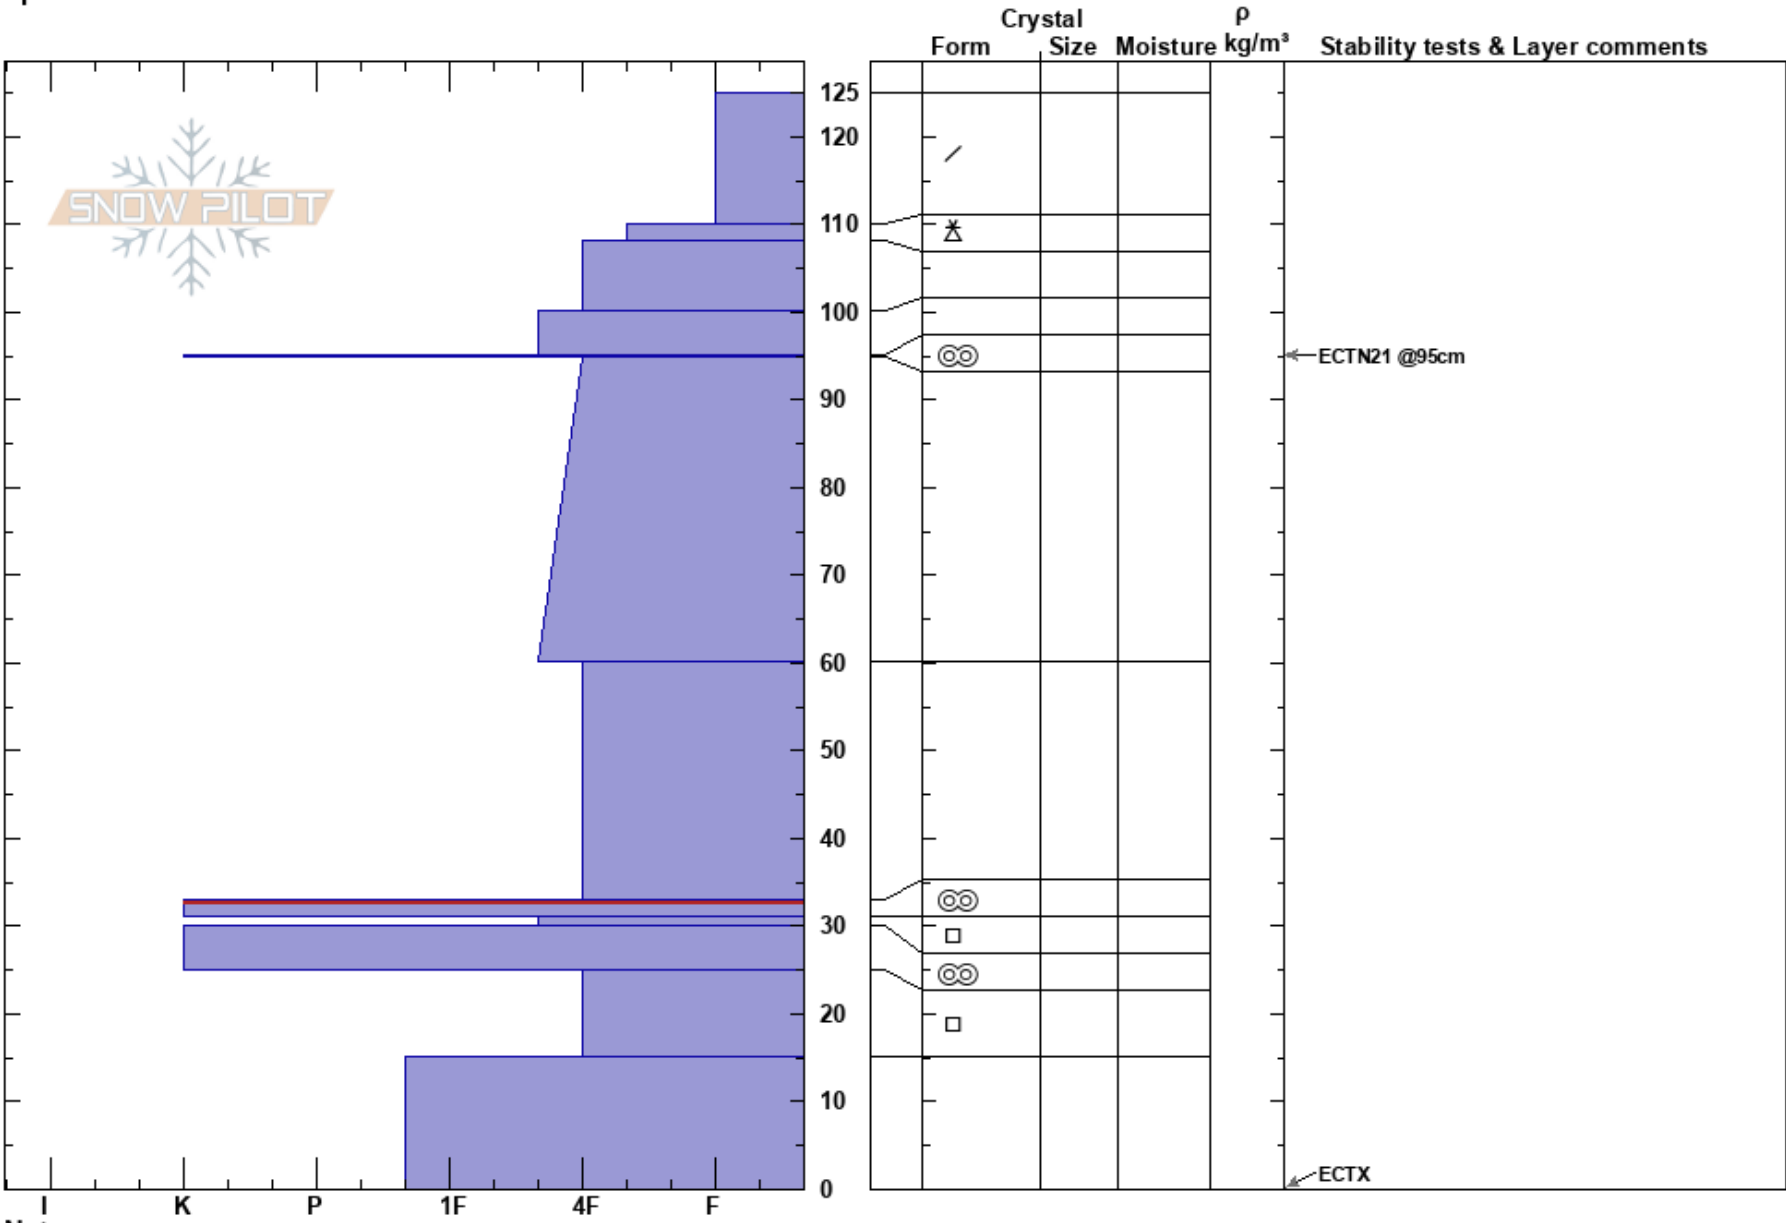

Westporter  
 Wasatch Range  
 UT  
 Elevation: 8700 ft  
 Aspect: NE  
 Specifics:

Spencer Donovan  
 12/10/2023 - 4:00pm  
 Co-ord: 40.67284N, -111.72089W  
 Slope Angle: 26°  
 Wind Loading:

Stability:  
 Air Temperature:  
 Sky Cover: SCT  
 Precipitation: NO  
 Wind: NE Light Breeze

HS: 125  
 Layer Notes:  
 33-31cm: Problematic layer

Notes: