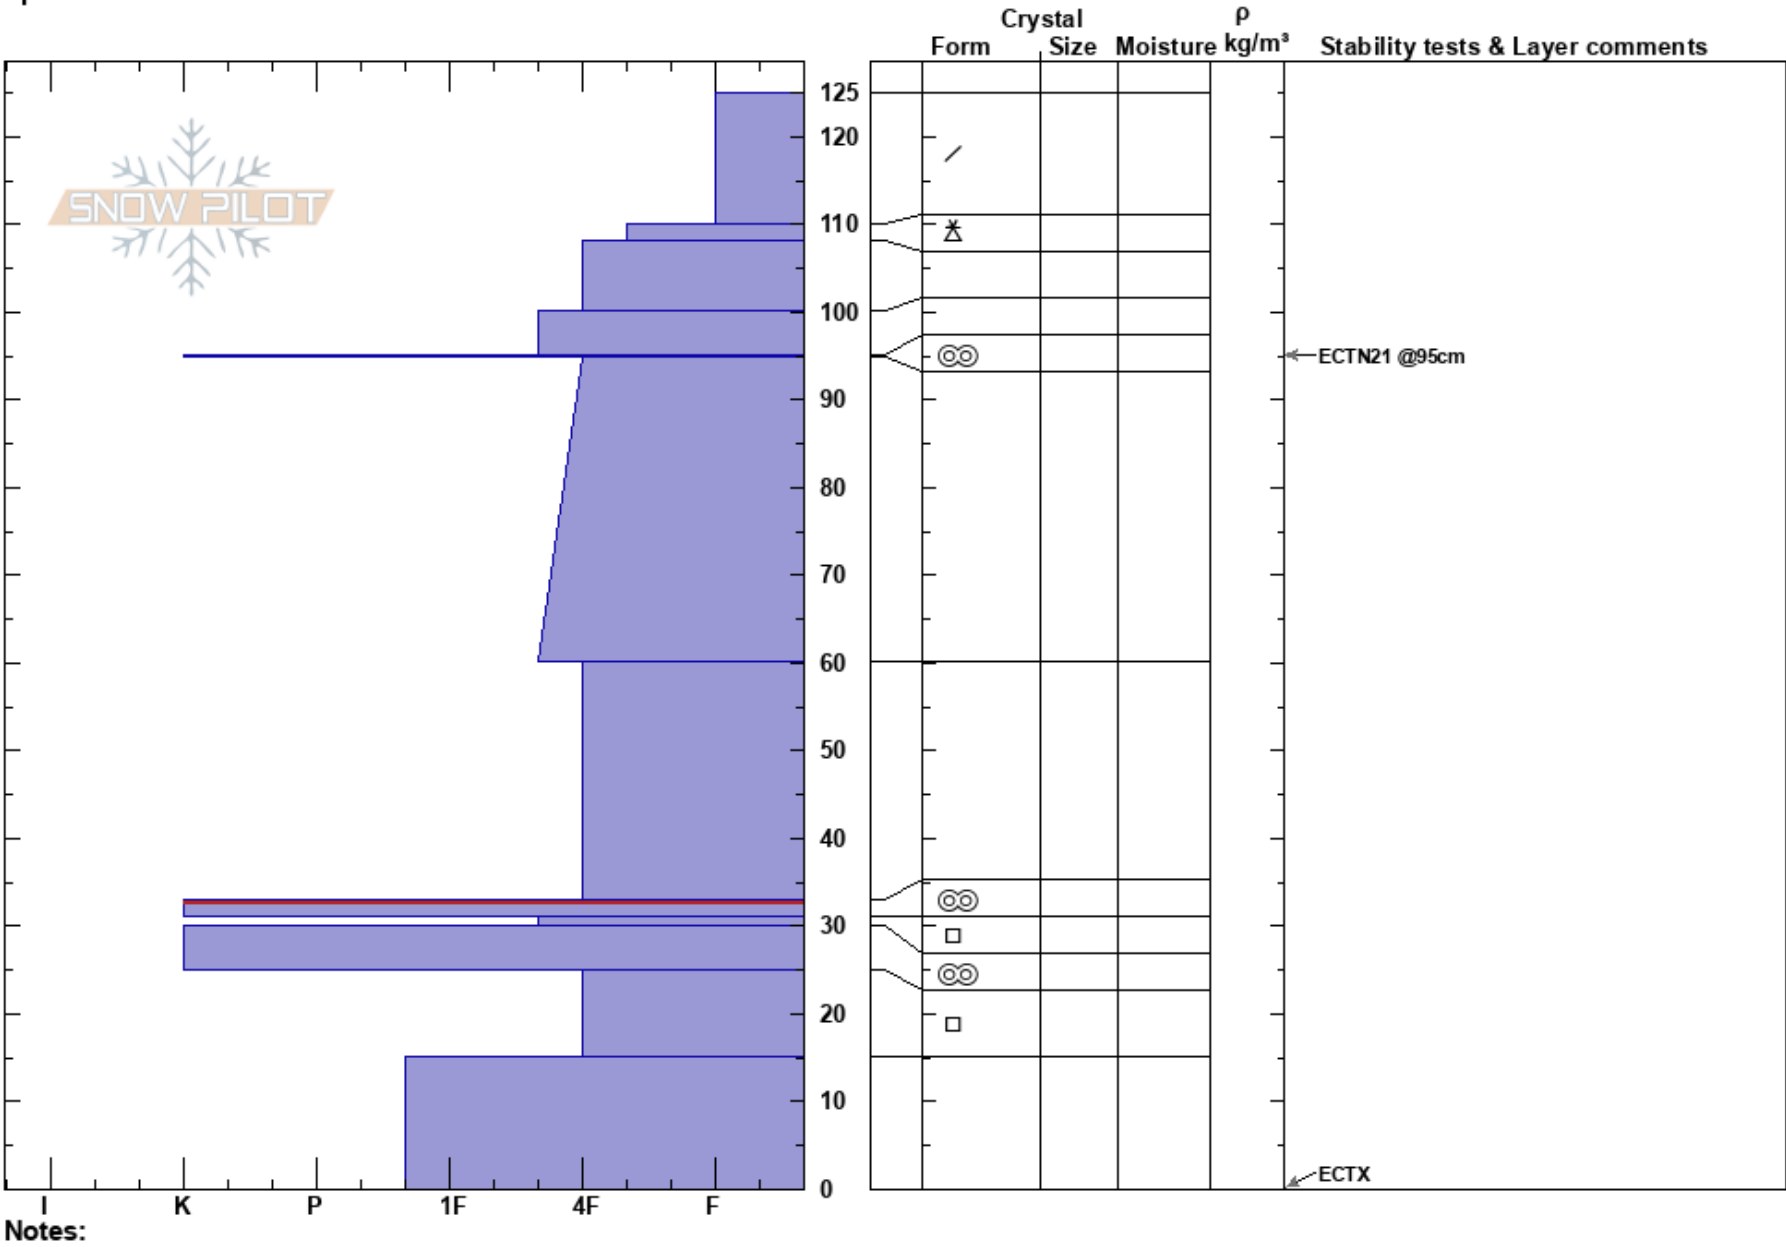

Westporter
 Wasatch Range
 UT
 Elevation: 8700 ft
 Aspect: NE
 Specifics:

Spencer Donovan
 12/10/2023 - 4:00pm
 Co-ord: 40.67284N, -111.72089W
 Slope Angle: 26°
 Wind Loading:

Stability:
 Air Temperature:
 Sky Cover: SCT
 Precipitation: NO
 Wind: NE Light Breeze

HS: 125
 Layer Notes:
 33-31cm: Problematic layer

Notes: