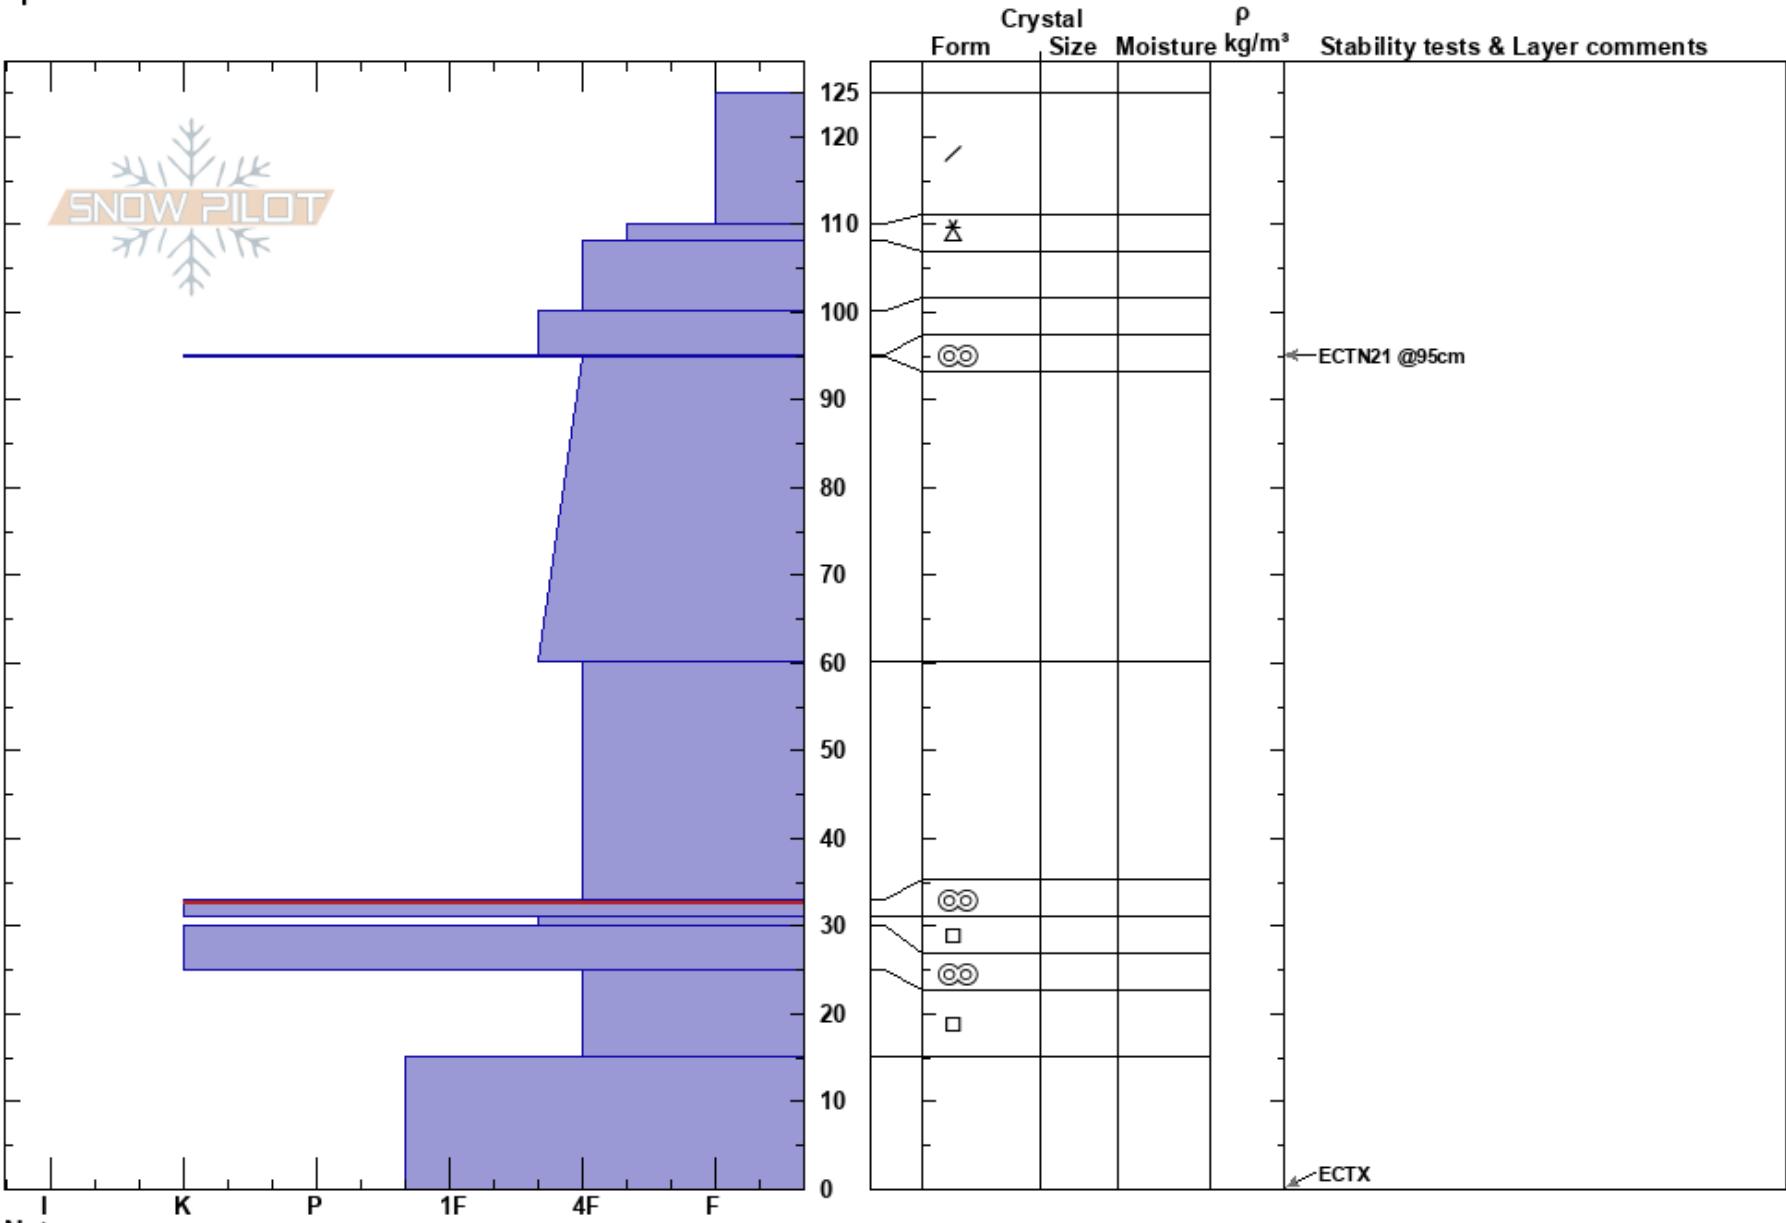

Westporter
 Wasatch Range
 UT
 Elevation: 8700 ft
 Aspect: NE
 Specifics:

Spencer Donovan
 12/10/2023 - 4:00pm
 Co-ord: 40.67284N, -111.72089W
 Slope Angle: 26°
 Wind Loading:

Stability:
 Air Temperature:
 Sky Cover: SCT
 Precipitation: NO
 Wind: NE Light Breeze

HS: 125
 Layer Notes:
 33-31cm: Problematic layer

Notes: