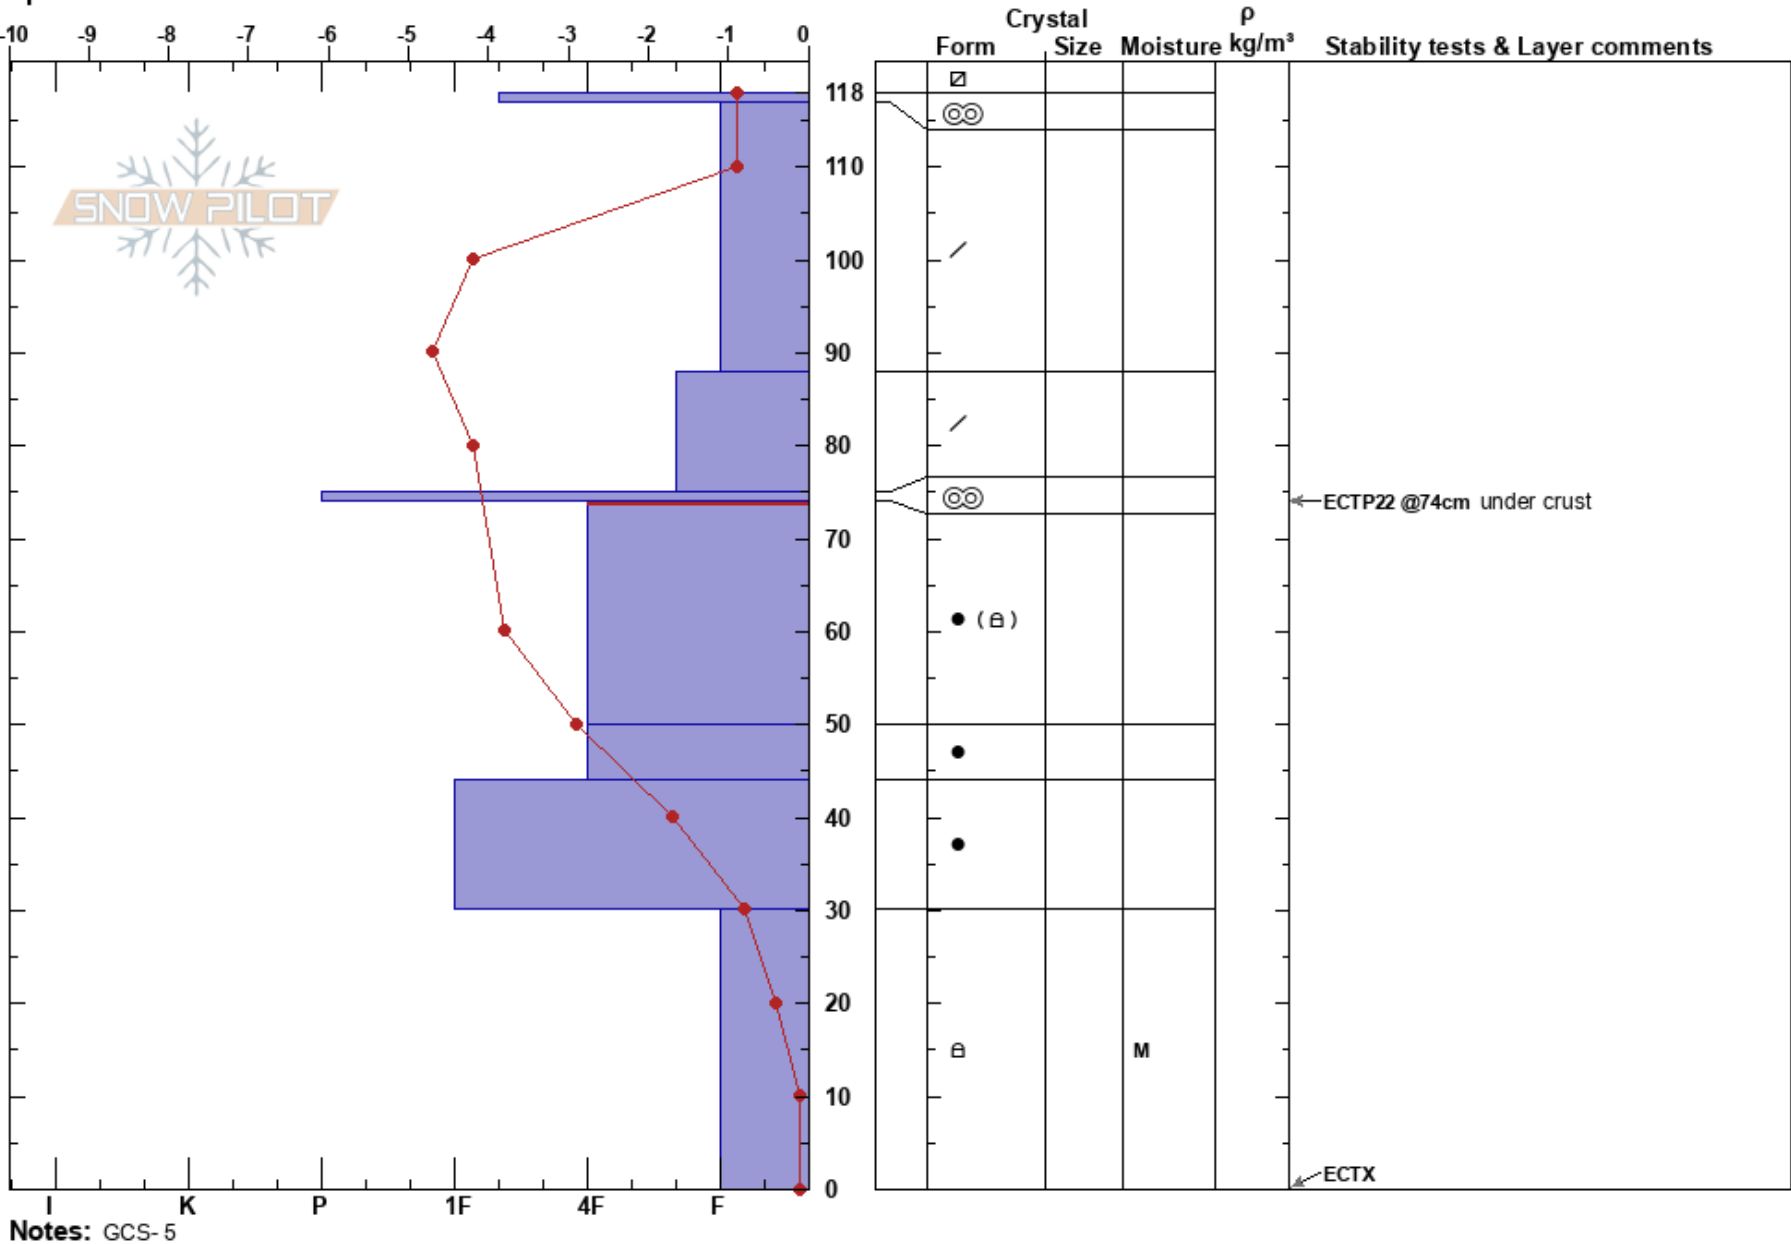

Tuscarora SE 10k
 Central Wasatch
 UT
 Elevation: 10000 ft
 Aspect: SE
 Specifics:

Dave Kelly
 12/10/2023 - 12:30pm
 Co-ord: 40.58311N, -111.59486W
 Slope Angle: 41°
 Wind Loading:

Stability: Good HS: 118
 Air Temperature: -0.5°C
 Sky Cover: SCT
 Precipitation: NO
 Wind: NW Moderate
 74-50cm: Problematic layer

Notes: GCS-5