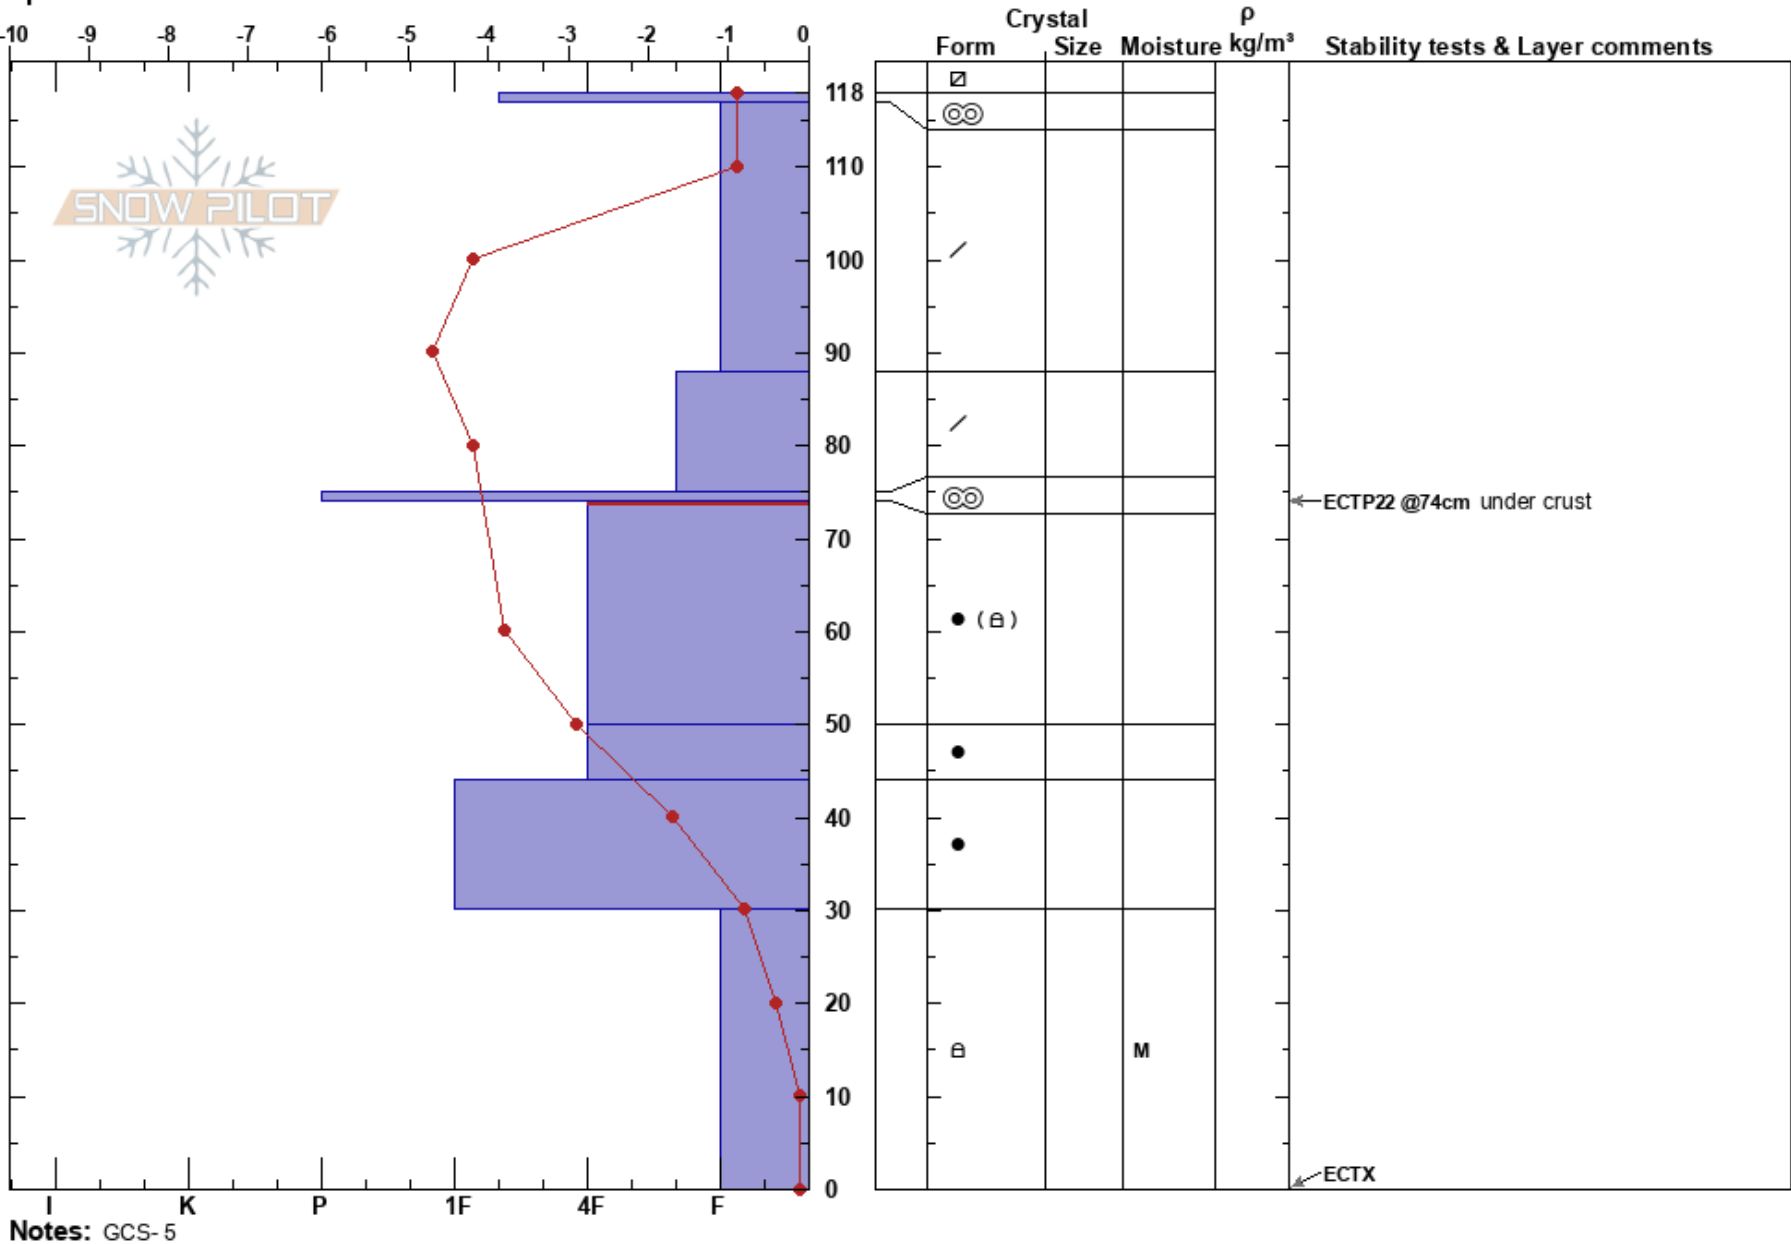

Tuscarora SE 10k
 Central Wasatch
 UT
 Elevation: 10000 ft
 Aspect: SE
 Specifics:

Dave Kelly
 12/10/2023 - 12:30pm
 Co-ord: 40.58311N, -111.59486W
 Slope Angle: 41°
 Wind Loading:

Stability: Good HS: 118
 Air Temperature: -0.5°C
 Sky Cover: SCT
 Precipitation: NO
 Wind: NW Moderate
 Layer Notes:
 74-50cm: Problematic layer

Notes: GCS-5