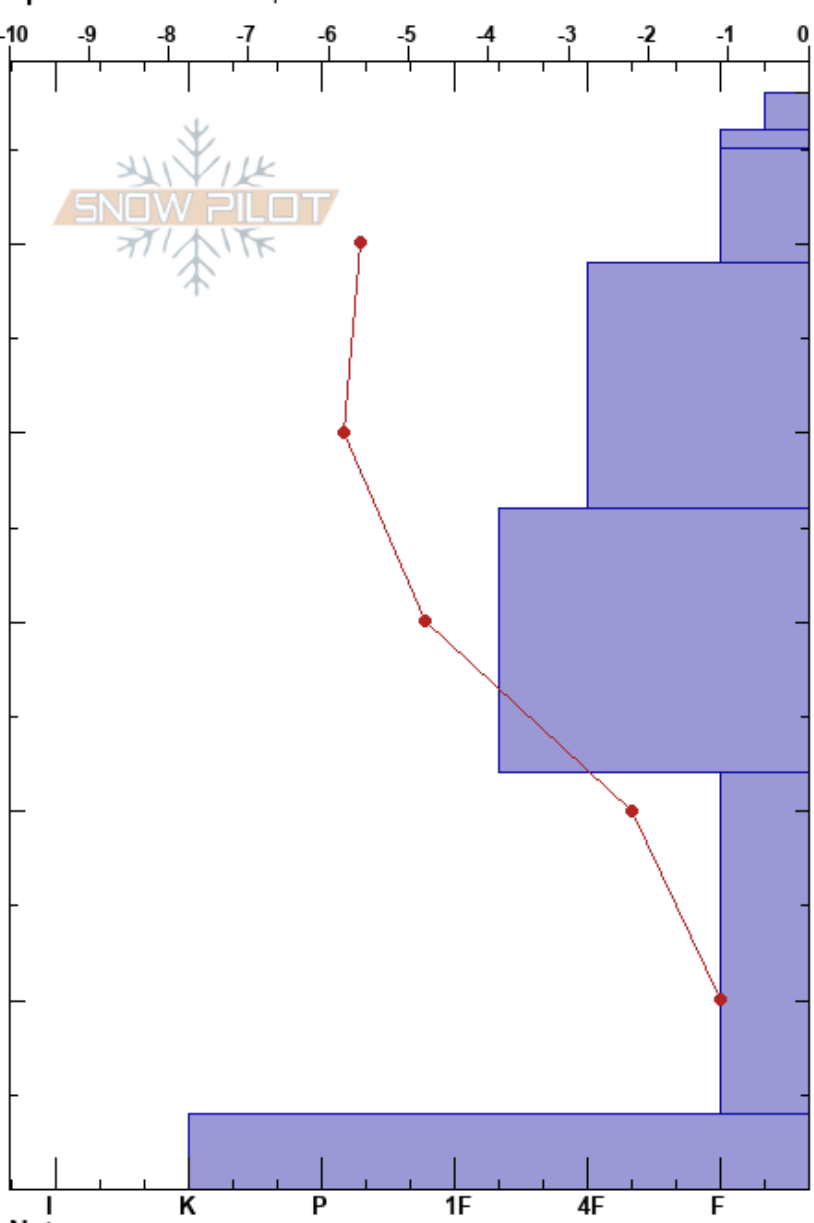

Bobs Knob - NNE
 American Fork
 UT
 Elevation: 8400 ft
 Aspect: 20°
 Specifics: We skied slope

McKinley Talty
 12/10/2023 - 1:00pm
 Co-ord: 40.41189N, -111.61361W
 Slope Angle: 15°
 Wind Loading:

Stability: Fair
 Air Temperature: HS: 58
 Sky Cover: SCT
 Precipitation: NO
 Wind: Calm
 PF: 50
 PS: 30
 22-4cm: Problematic layer

Form	Crystal Size	Moisture	ρ kg/m ³	Stability tests & Layer comments
/	1			
/	1	D		
X	2-3	D		
/	1.5	D		
				← CT5 @ 49cm
☉	0.5	D		
☉	0.3	D-M		
				← CT18, Q1 @ 22cm
□	1.5	D-M		
				← ECTP13 @ 6cm
■				