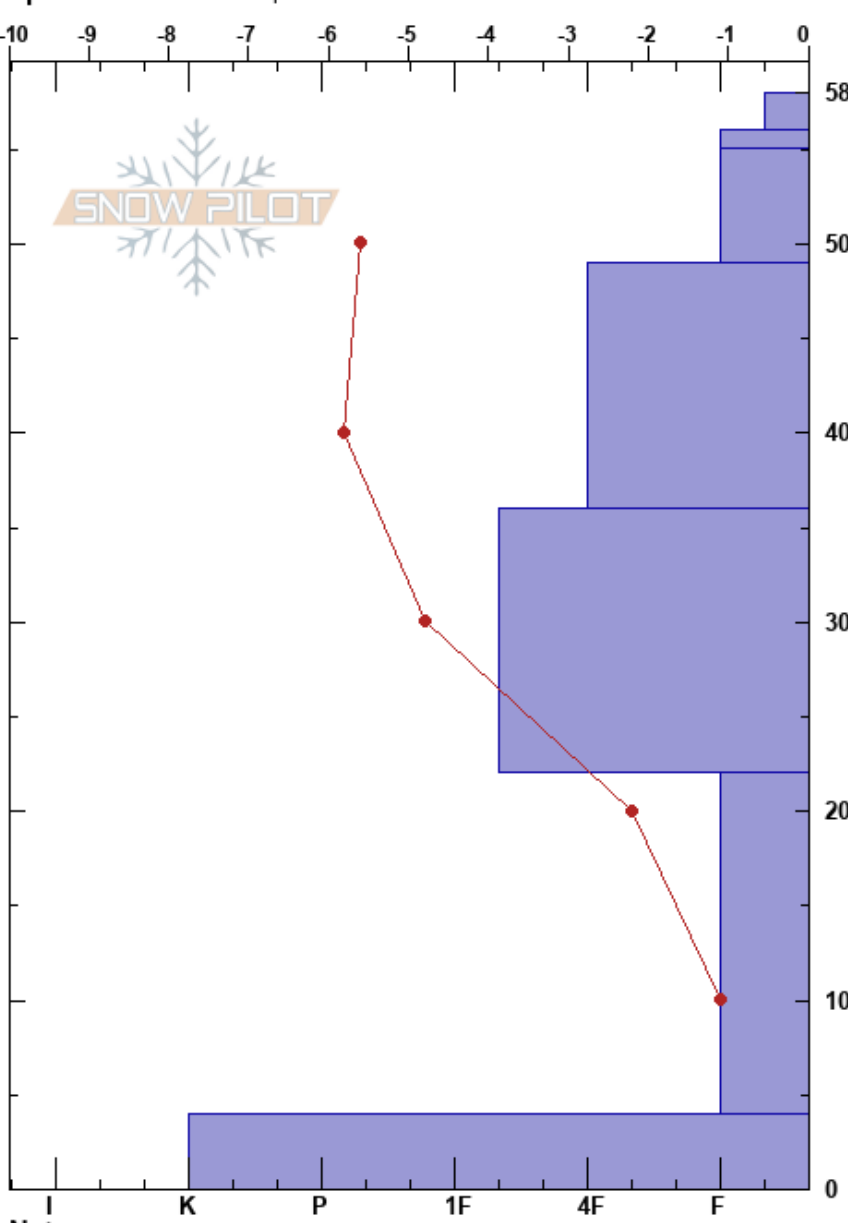

Bobs Knob - NNE
 American Fork
 UT
 Elevation: 8400 ft
 Aspect: 20°
 Specifics: We skied slope

McKinley Talty
 12/10/2023 - 1:00pm
 Co-ord: 40.41189N, -111.61361W
 Slope Angle: 15°
 Wind Loading:

Stability: Fair
 Air Temperature:
 Sky Cover: SCT
 Precipitation: NO
 Wind: Calm
 HS: 58
 PF: 50
 PS: 30
 22-4cm: Problematic layer

Form	Crystal Size	Moisture	ρ kg/m ³	Stability tests & Layer comments
/	1			
/	1	D		
X	2-3	D		
/	1.5	D		
				← CT5 @ 49cm
☐	0.5	D		
☐	0.3	D-M		
				← CT18, Q1 @ 22cm
☐	1.5	D-M		
				← ECTP13 @ 6cm
■				