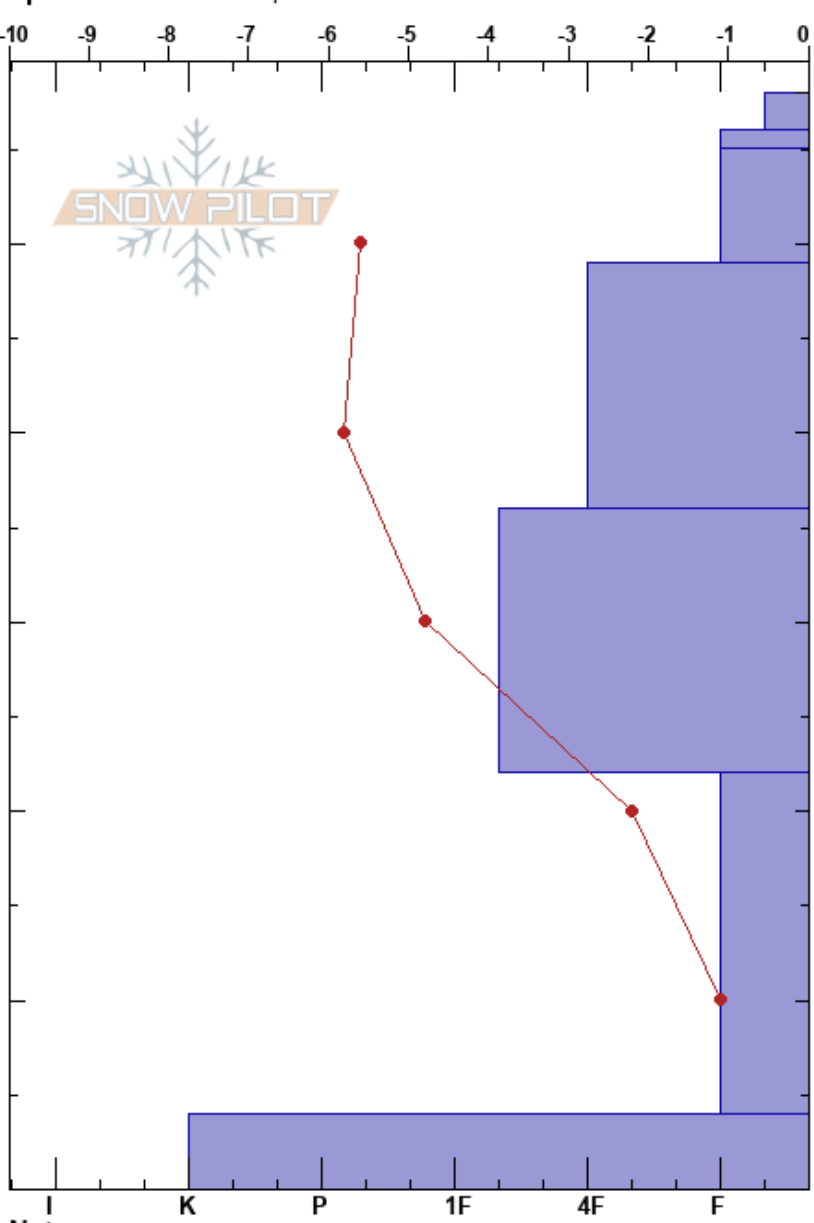

Bobs Knob - NNE
 American Fork
 UT
 Elevation: 8400 ft
 Aspect: 20°
 Specifics: We skied slope

McKinley Talty
 12/10/2023 - 1:00pm
 Co-ord: 40.41189N, -111.61361W
 Slope Angle: 15°
 Wind Loading:

Stability: Fair
 Air Temperature: HS: 58
 Sky Cover: SCT
 Precipitation: NO
 Wind: Calm
 PF: 50
 PS: 30
 22-4cm: Problematic layer

Form	Crystal Size	Moisture	ρ kg/m ³	Stability tests & Layer comments
/	1			
/	1	D		
X	2-3	D		
/	1.5	D		
				← CT5 @ 49cm
☐	0.5	D		
☐	0.3	D-M		
				← CT18, Q1 @ 22cm
☐	1.5	D-M		
				← ECTP13 @ 6cm
■				