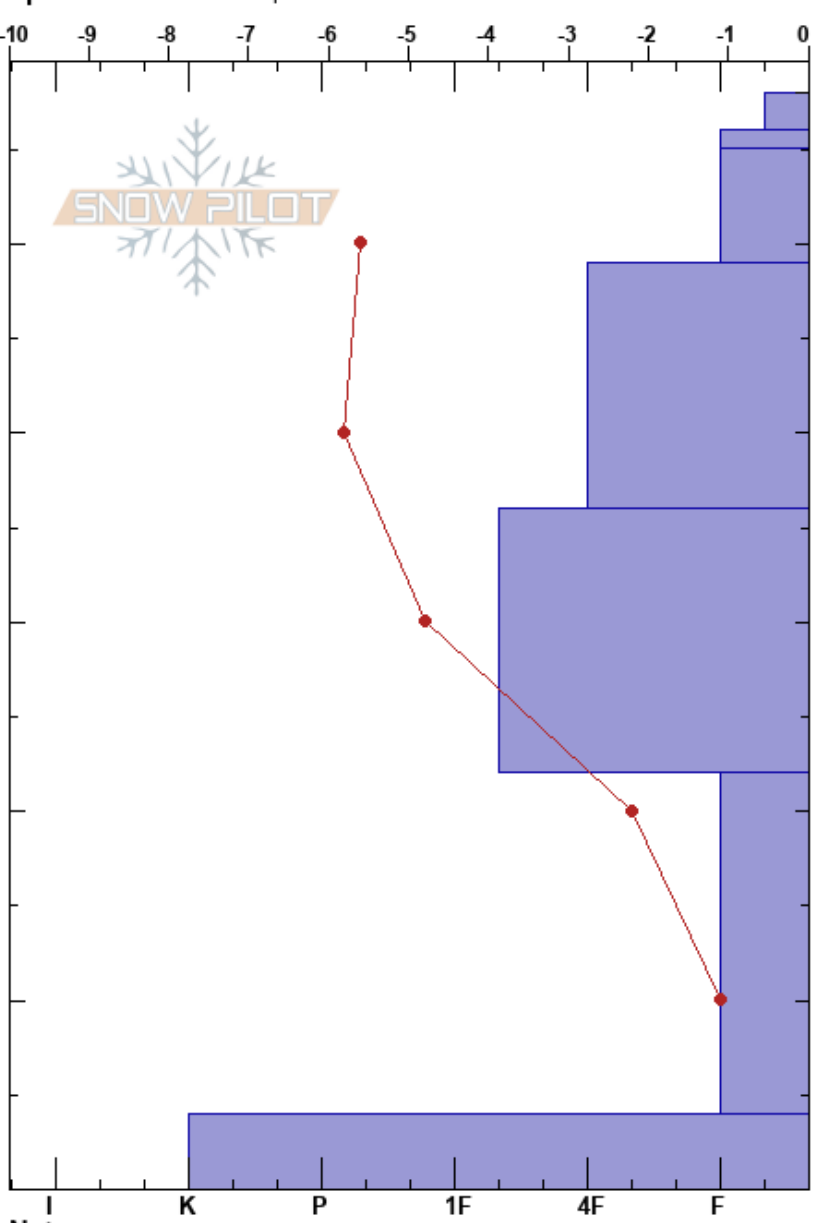

Bobs Knob - NNE  
 American Fork  
 UT  
 Elevation: 8400 ft  
 Aspect: 20°  
 Specifics: We skied slope

McKinley Talty  
 12/10/2023 - 1:00pm  
 Co-ord: 40.41189N, -111.61361W  
 Slope Angle: 15°  
 Wind Loading:

Stability: Fair  
 Air Temperature: HS: 58  
 Sky Cover: SCT  
 Precipitation: NO  
 Wind: Calm  
 PF: 50  
 PS: 30  
 22-4cm: Problematic layer

Form	Crystal Size	Moisture	$\rho$ kg/m <sup>3</sup>	Stability tests & Layer comments
/	1			
/	1	D		
X	2-3	D		
/	1.5	D		
				← CT5 @ 49cm
☉	0.5	D		
☉	0.3	D-M		
				← CT18, Q1 @ 22cm
□	1.5	D-M		
				← ECTP13 @ 6cm
■				