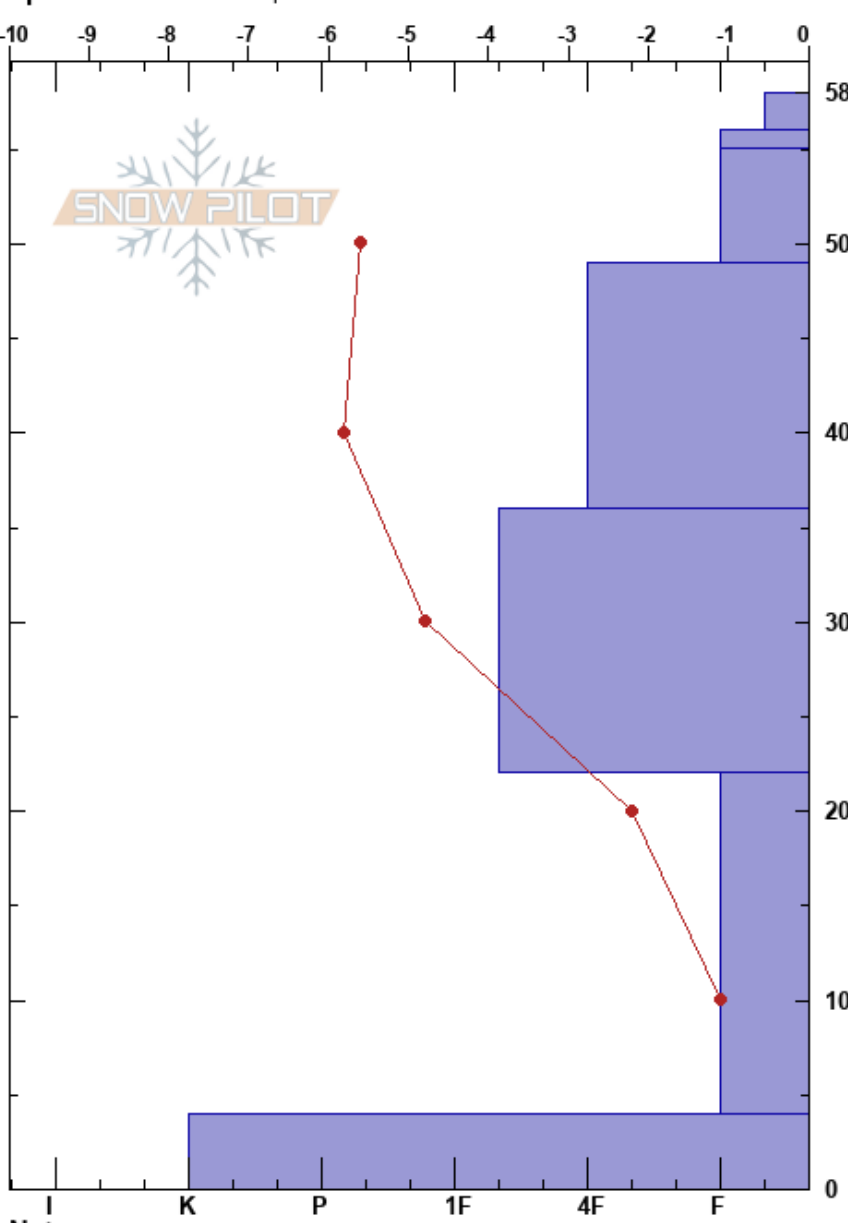

Bobs Knob - NNE
 American Fork
 UT
 Elevation: 8400 ft
 Aspect: 20°
 Specifics: We skied slope

McKinley Talty
 12/10/2023 - 1:00pm
 Co-ord: 40.41189N, -111.61361W
 Slope Angle: 15°
 Wind Loading:

Stability: Fair
 Air Temperature:
 Sky Cover: SCT
 Precipitation: NO
 Wind: Calm
 HS: 58
 PF: 50
 PS: 30
 22-4cm: Problematic layer

Form	Crystal Size	Moisture	ρ kg/m ³	Stability tests & Layer comments
/	1			
/	1	D		
X	2-3	D		
/	1.5	D		
				← CT5 @ 49cm
☉	0.5	D		
☉	0.3	D-M		
				← CT18, Q1 @ 22cm
□	1.5	D-M		
				← ECTP13 @ 6cm
■				