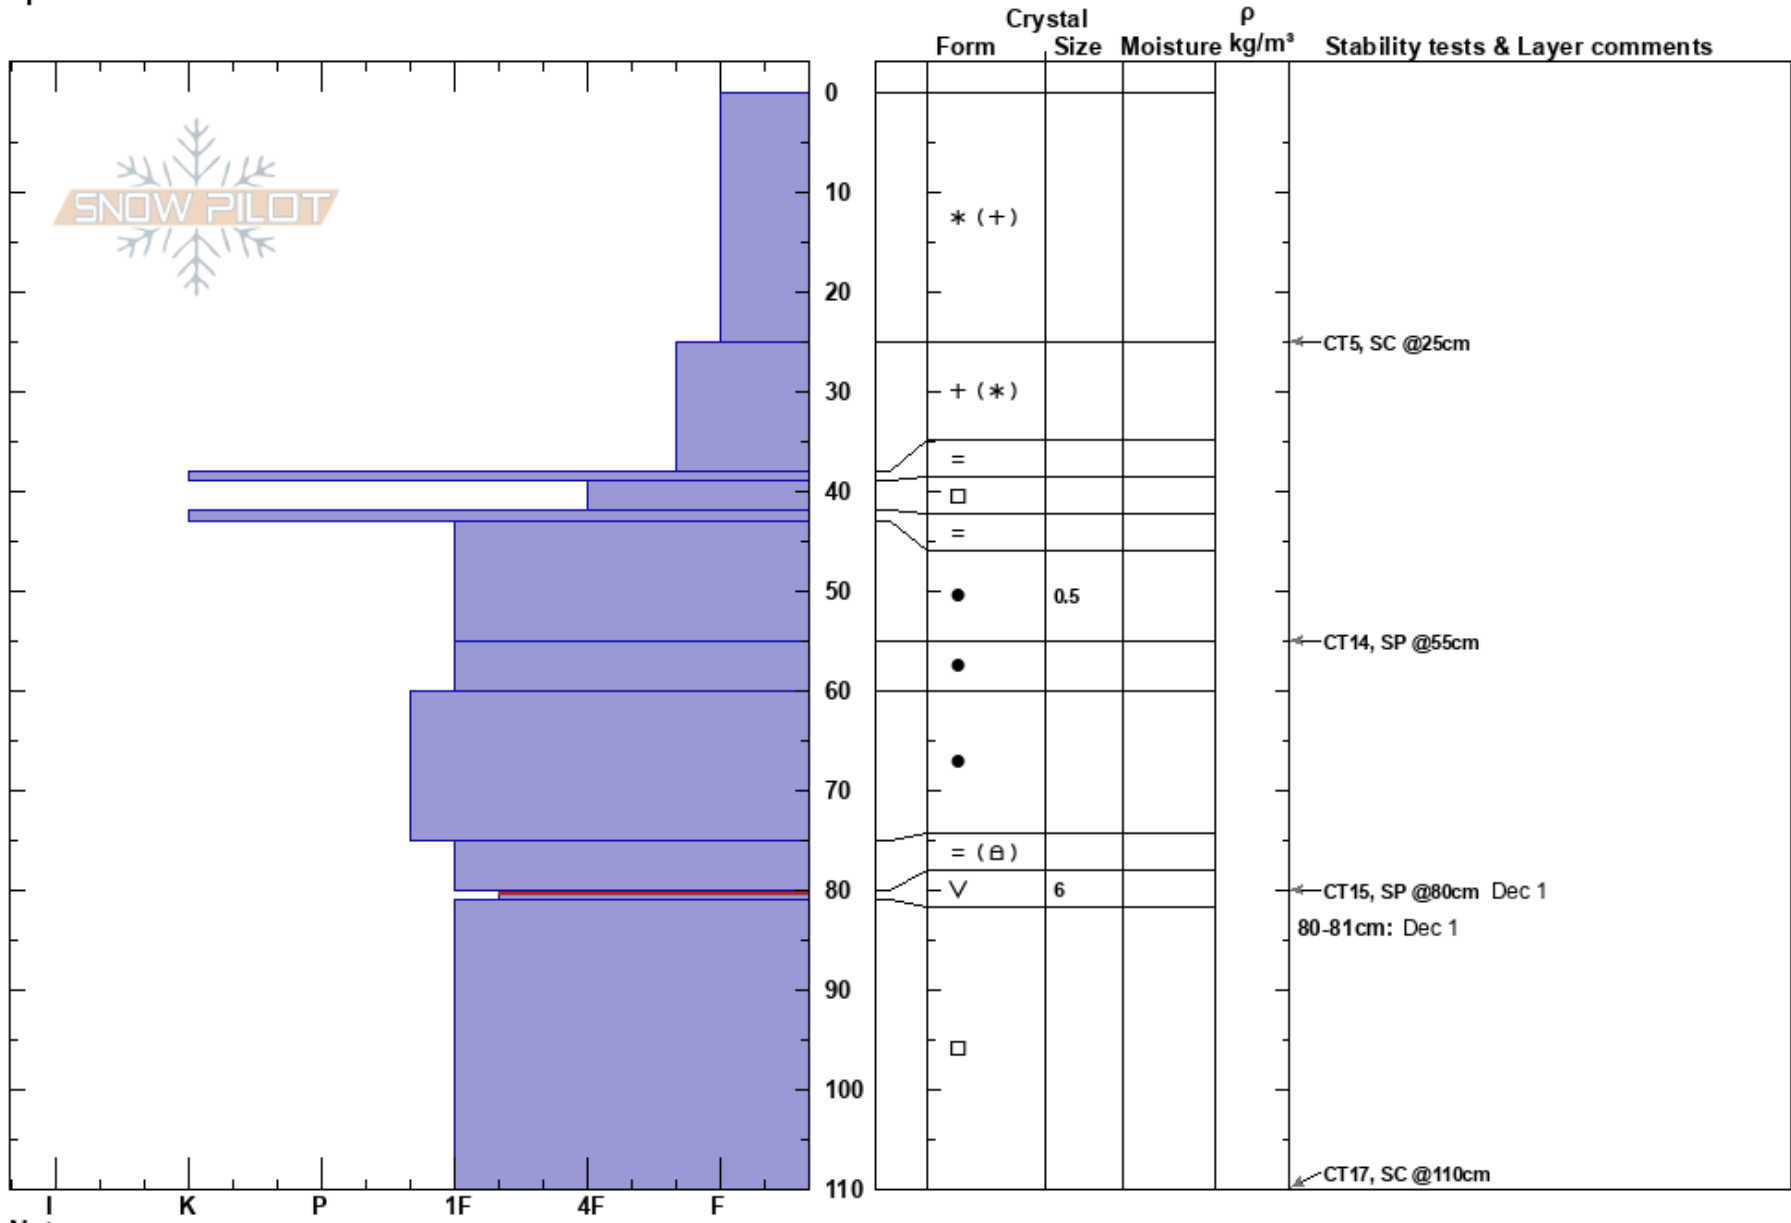

Fight Club  
 monashee  
 CA  
 Elevation: 1800 m  
 Aspect: NE  
 Specifics:

Anais Sloman  
 12/10/2023 - 9:50am  
 Co-ord: 11U 420123E 5621641N  
 Slope Angle: 45°  
 Wind Loading: no

Stability:  
 Air Temperature: -5.5°C  
 Sky Cover: OVC  
 Precipitation: S-1  
 Wind: S Light Breeze

HS: 125  
 80-81cm: Dec 1  
 80-81cm: Problematic layer

Notes: