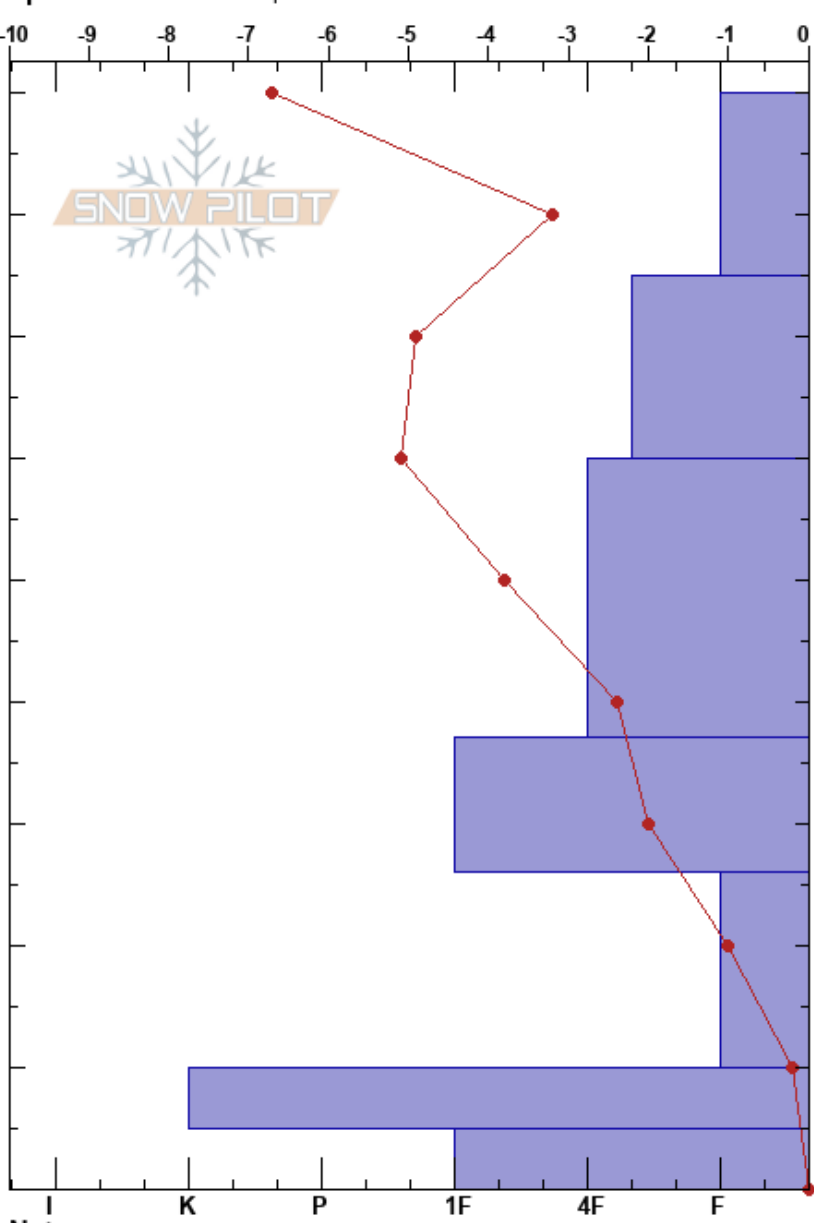

Dog Lake  
 Wasatch Range  
 UT  
 Elevation: 8888 ft  
 Aspect: 94°  
 Specifics: We skied slope

Nina Bridges  
 12/10/2023 - 2:33pm  
 Co-ord: 40.66623N, -111.64129W  
 Slope Angle: 26°  
 Wind Loading: no

Stability: HS:90  
 Air Temperature: -6.7°C  
 Sky Cover: SCT  
 Precipitation: NO  
 Wind: Calm

Layer Notes:

Form	Crystal Size	Moisture	$\rho$ kg/m <sup>3</sup>	Stability tests & Layer comments
∇	0.3			
/	1			
/	1-2			← CT12 @75cm
•	1-2			
•				← CT22 @37cm
•				← CT27, Q2 @26cm
⊖	2			
⊙⊙				
				← ECTX