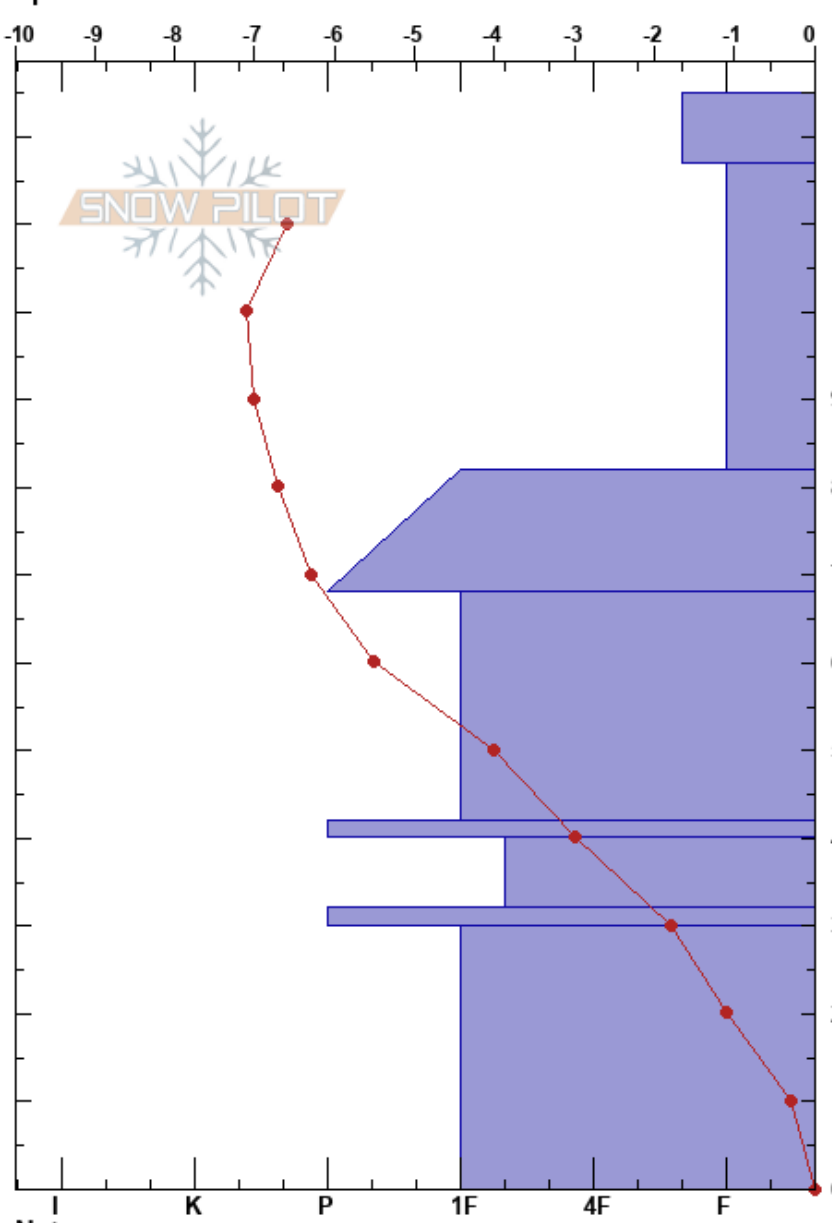

Upper Clyde
 Monashee
 BC
 Elevation: 1945 m
 Aspect: SE
 Specifics:

Mustang Powder
 10/12/2023 - 13:30
 Co-ord:
 Slope Angle: 35°
 Wind Loading:

Stability: **HS: 125**
 Air Temperature: -4.1°C PF: 40 82-68cm: Dec 6 MFrc
 Sky Cover: OVC 42-40cm: Dec 1 MFsc
 Precipitation: S-1
 Wind: S Light Breeze

Form	Crystal		Moisture	ρ kg/m ³	Stability tests & Layer comments
	Size				
↔	1				
↘ _r (+)	1-2 (1.5)				
↘	1				← CT24, BRK @96cm
∩ (B)	1-2				← CTV, SP @82cm ← ECTPV @82cm 82-68cm: Dec 6 MFrc
•	0.3-0.5				
∩	2				← ECTN25 @42cm
B	1				42-40cm: Dec 1 MFsc
⊙	2				
B	1-1.5				