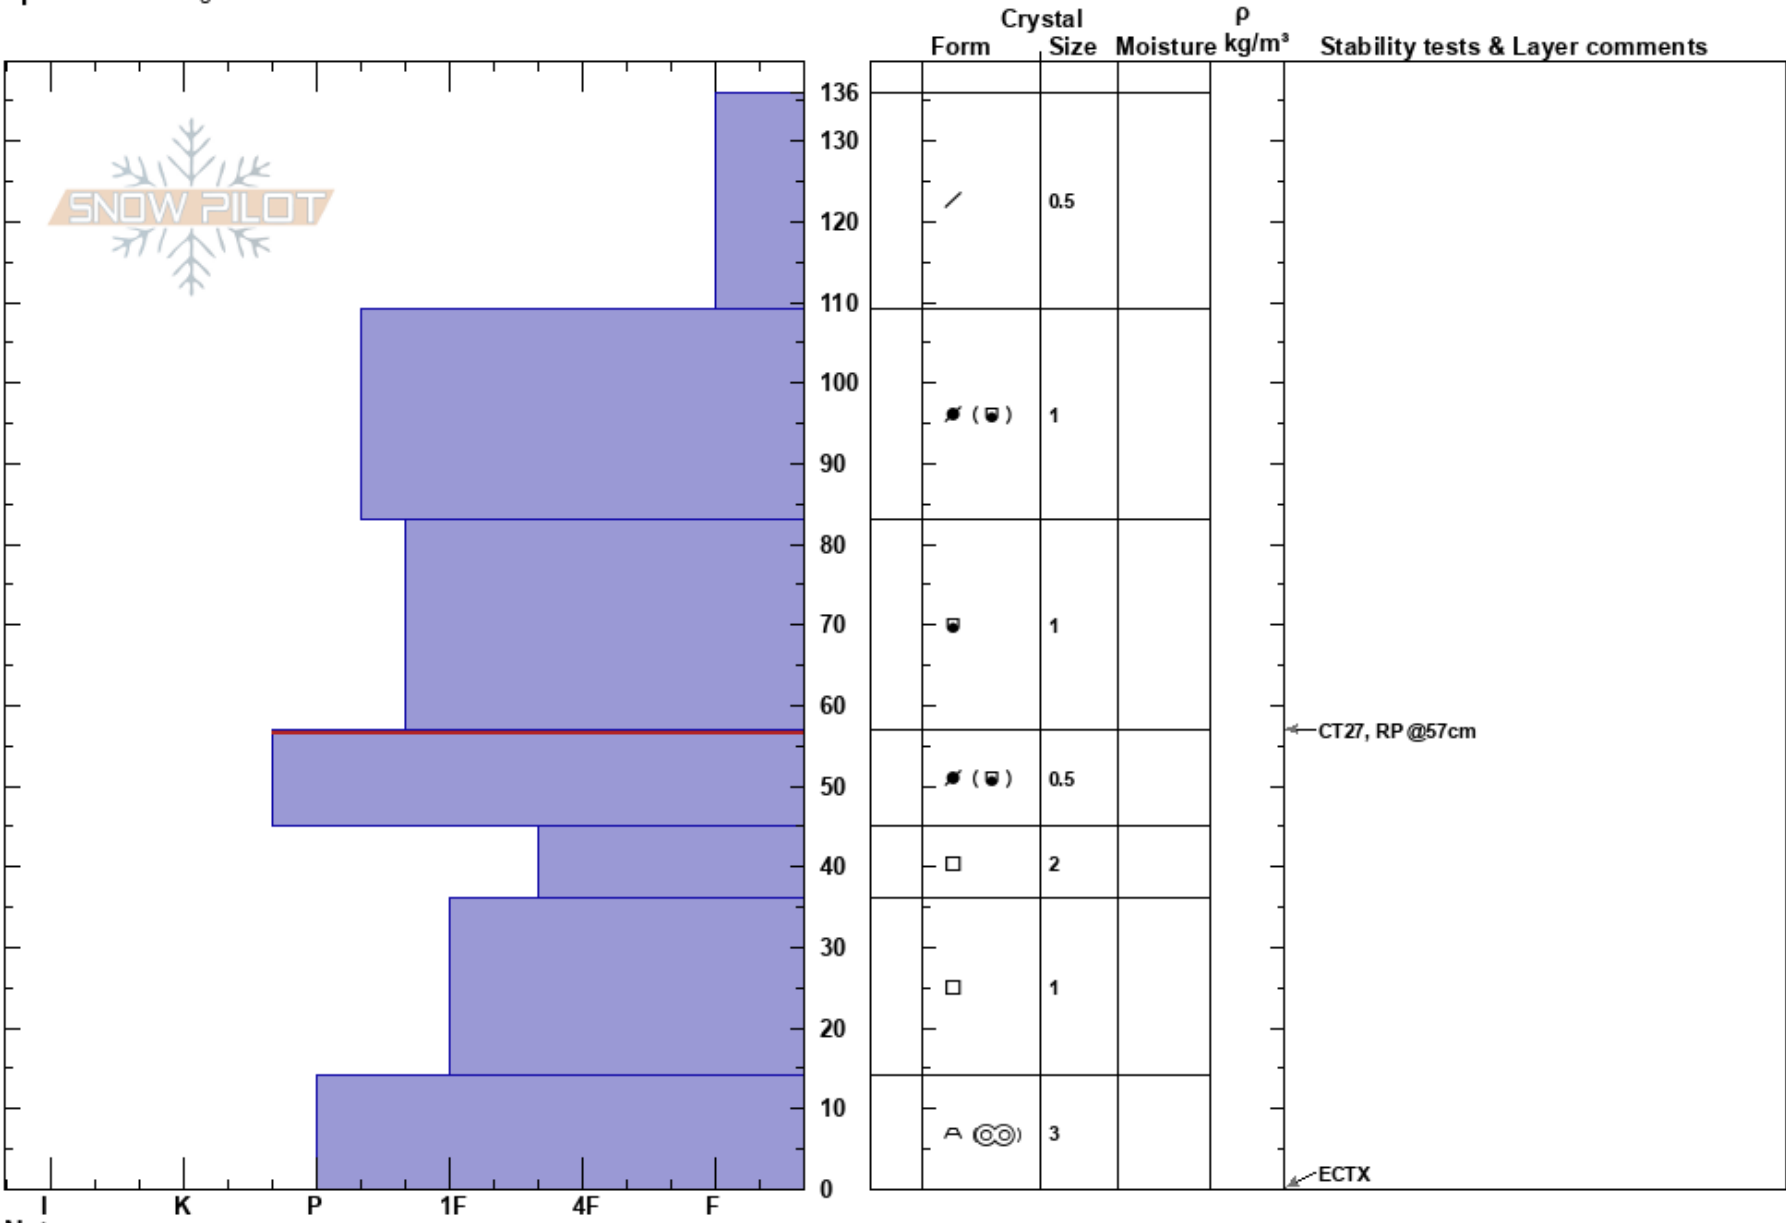

Black Rock Gully  
 Madison Range-N  
 MT  
 Elevation: 9400 ft  
 Aspect: NE  
 Specifics: Pit dug in a Ski Area

Joe Die  
 12/10/2023 - 2:05pm  
 Co-ord: 45.27653N, -111.43892W  
 Slope Angle: 36°  
 Wind Loading: previous

Stability:  
 Air Temperature:  
 Sky Cover: OVC  
 Precipitation: NO  
 Wind: W Light Breeze

HS: 136  
 PF: 42 57-45cm: Problematic layer  
 PS: 24

Notes: