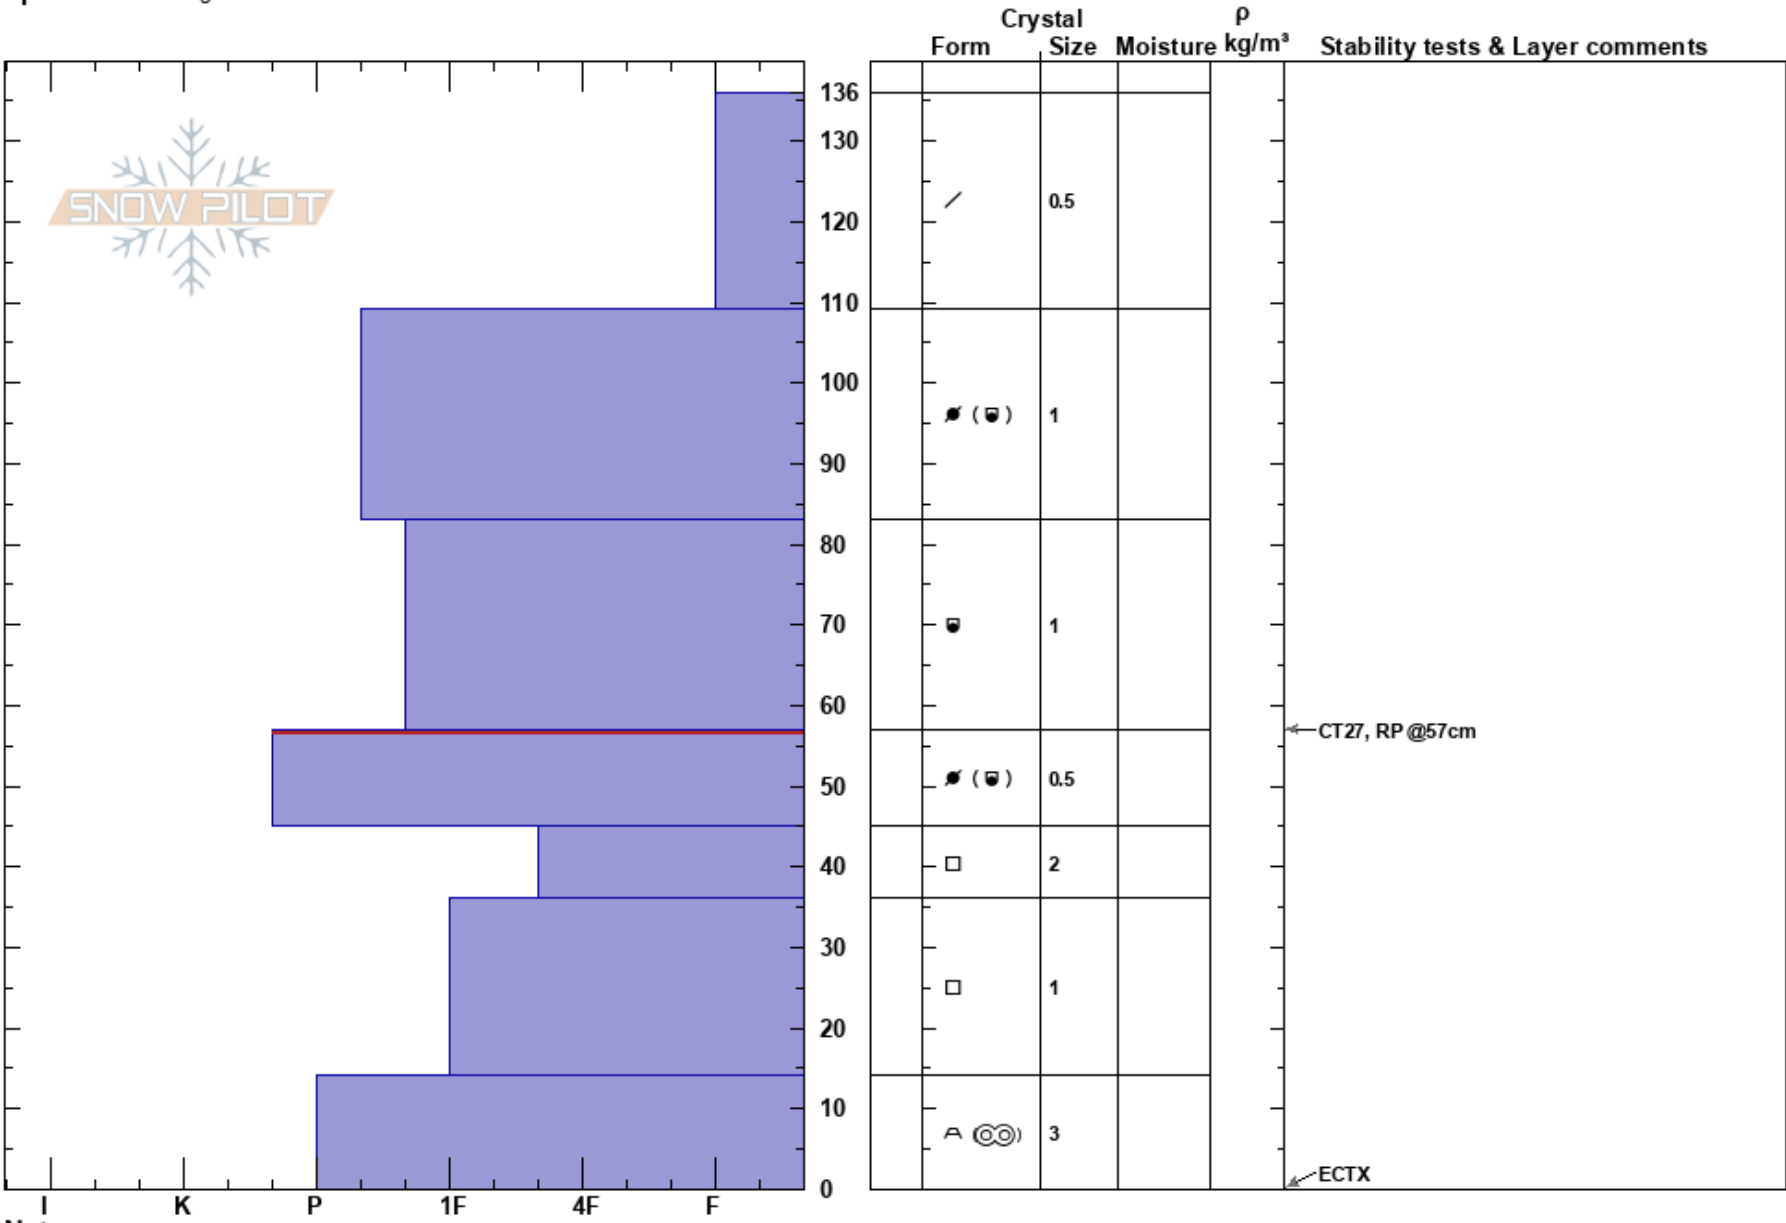

Black Rock Gully  
 Madison Range-N  
 MT  
 Elevation: 9400 ft  
 Aspect: NE  
 Specifics: Pit dug in a Ski Area

Joe Die  
 12/10/2023 - 2:05pm  
 Co-ord: 45.27653N, -111.43892W  
 Slope Angle: 36°  
 Wind Loading: previous

Stability: **HS: 136**  
 Air Temperature: **PF: 42** 57-45cm: Problematic layer  
 Sky Cover: OVC **PS: 24**  
 Precipitation: NO  
 Wind: W Light Breeze

Notes: