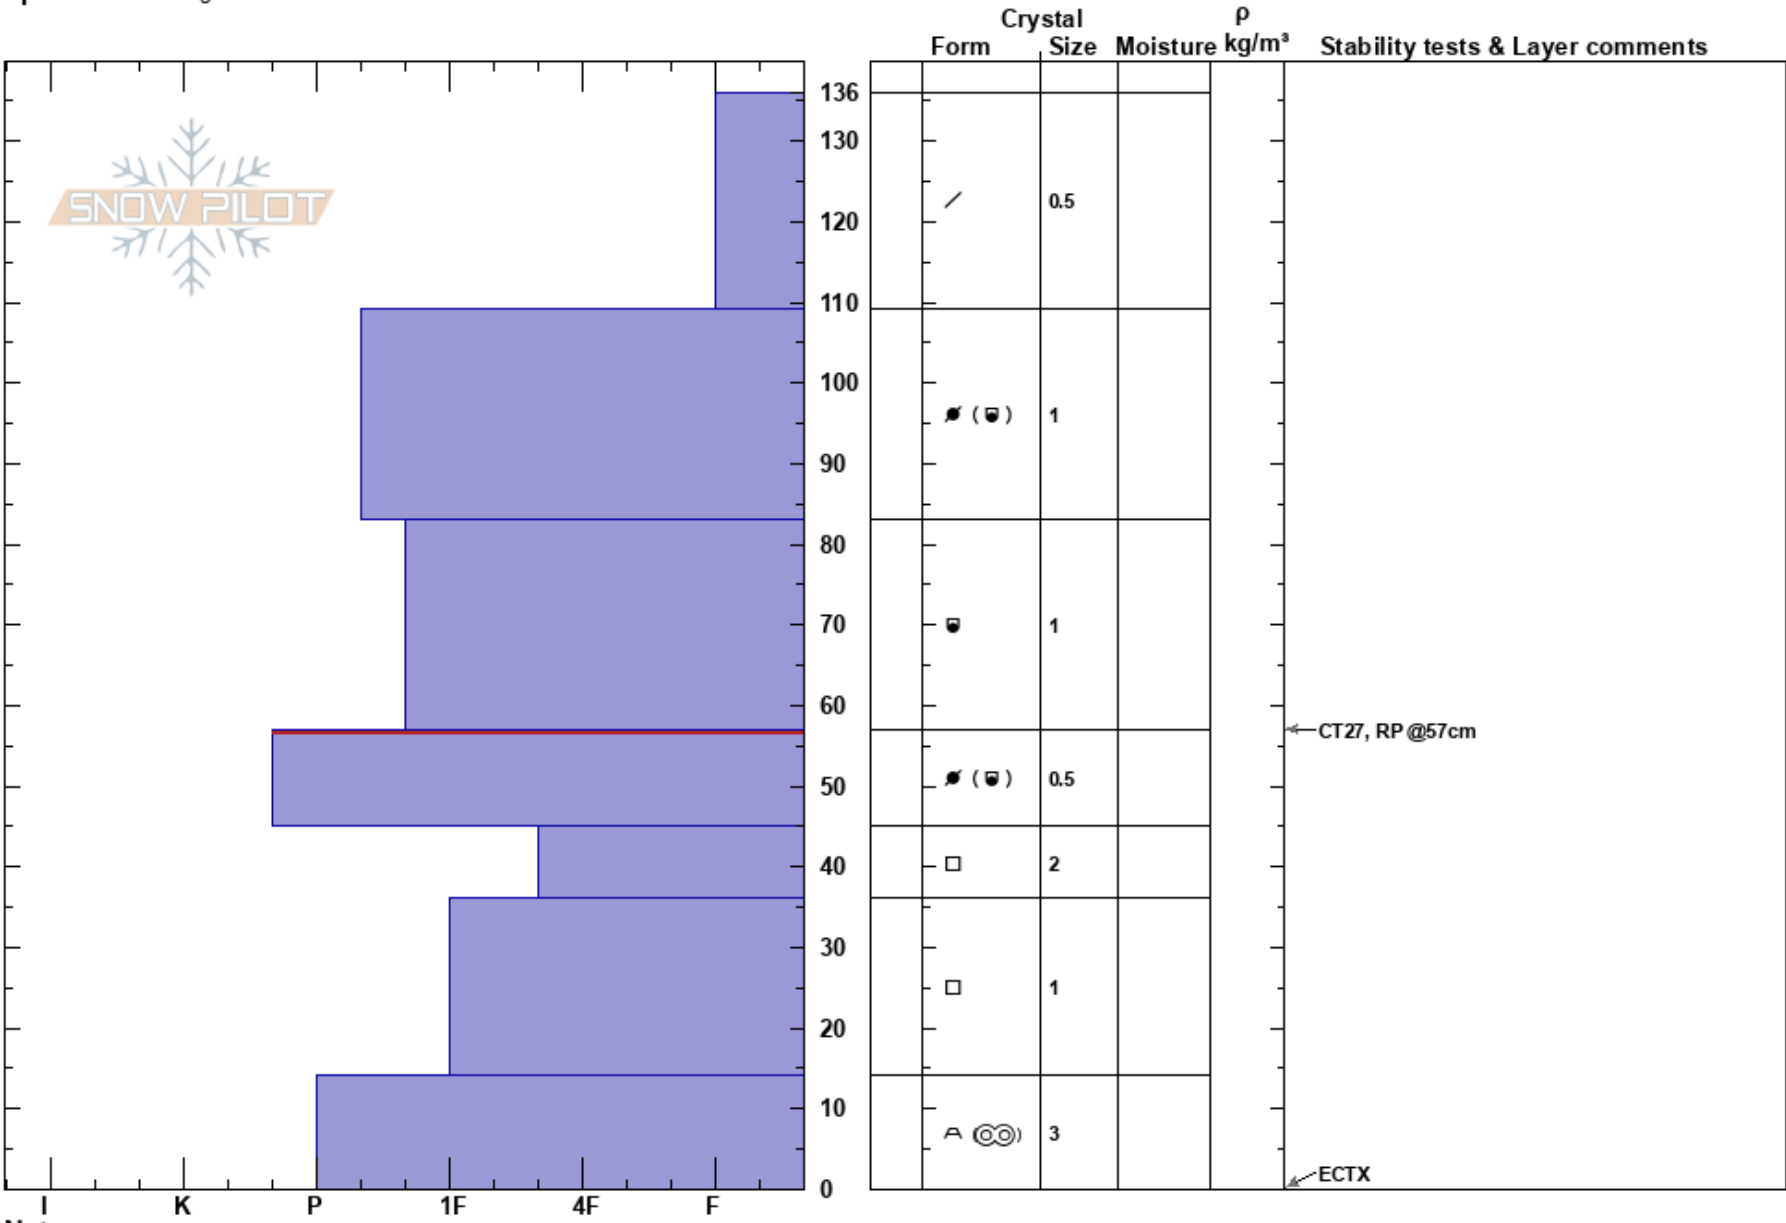

Black Rock Gully
 Madison Range-N
 MT
 Elevation: 9400 ft
 Aspect: NE
 Specifics: Pit dug in a Ski Area

Joe Die
 12/10/2023 - 2:05pm
 Co-ord: 45.27653N, -111.43892W
 Slope Angle: 36°
 Wind Loading: previous

Stability: **HS: 136**
 Air Temperature: **PF: 42** 57-45cm: Problematic layer
 Sky Cover: OVC **PS: 24**
 Precipitation: NO
 Wind: W Light Breeze

Notes: