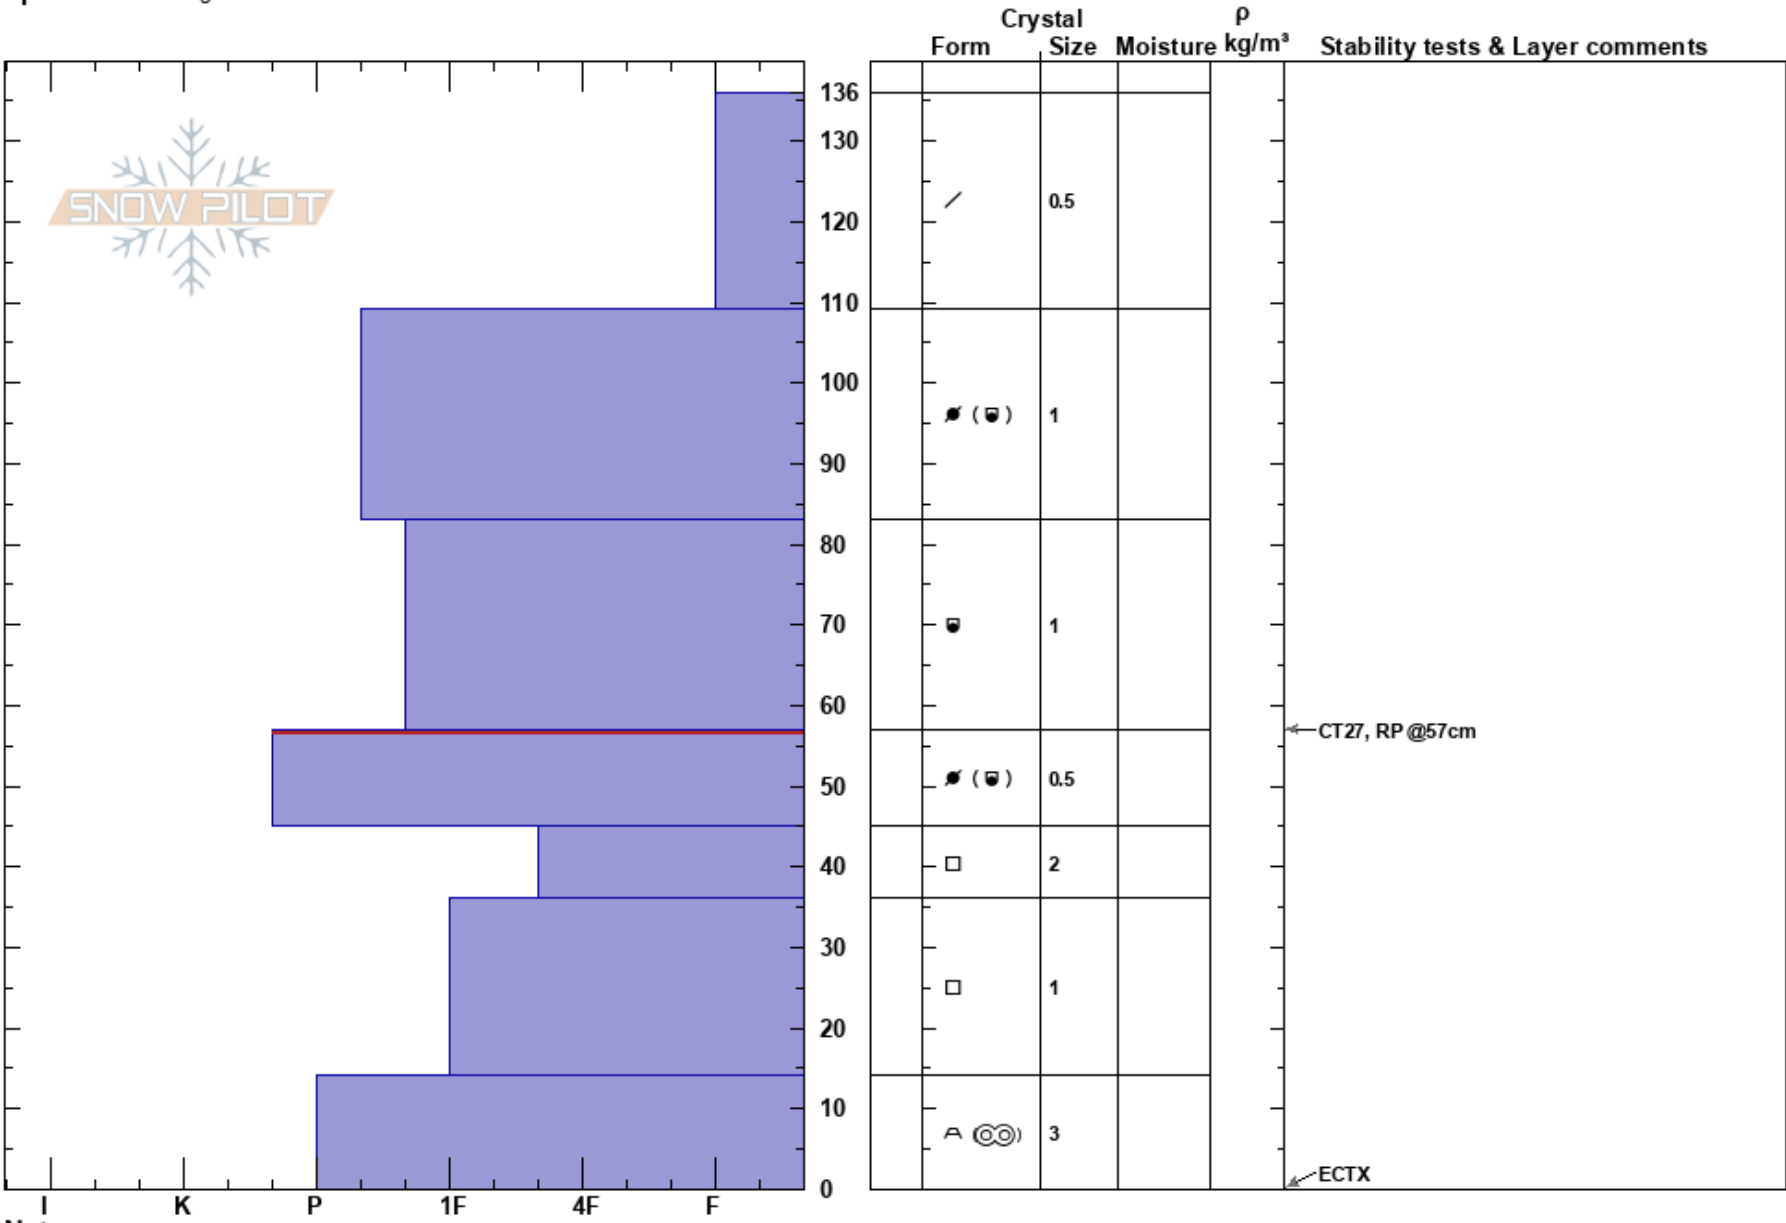

Black Rock Gully
 Madison Range-N
 MT
 Elevation: 9400 ft
 Aspect: NE
 Specifics: Pit dug in a Ski Area

Joe Die
 12/10/2023 - 2:05pm
 Co-ord: 45.27653N, -111.43892W
 Slope Angle: 36°
 Wind Loading: previous

Stability: **HS: 136**
 Air Temperature: **PF: 42** 57-45cm: Problematic layer
 Sky Cover: OVC
 Precipitation: NO
 Wind: W Light Breeze
PS: 24

Notes: