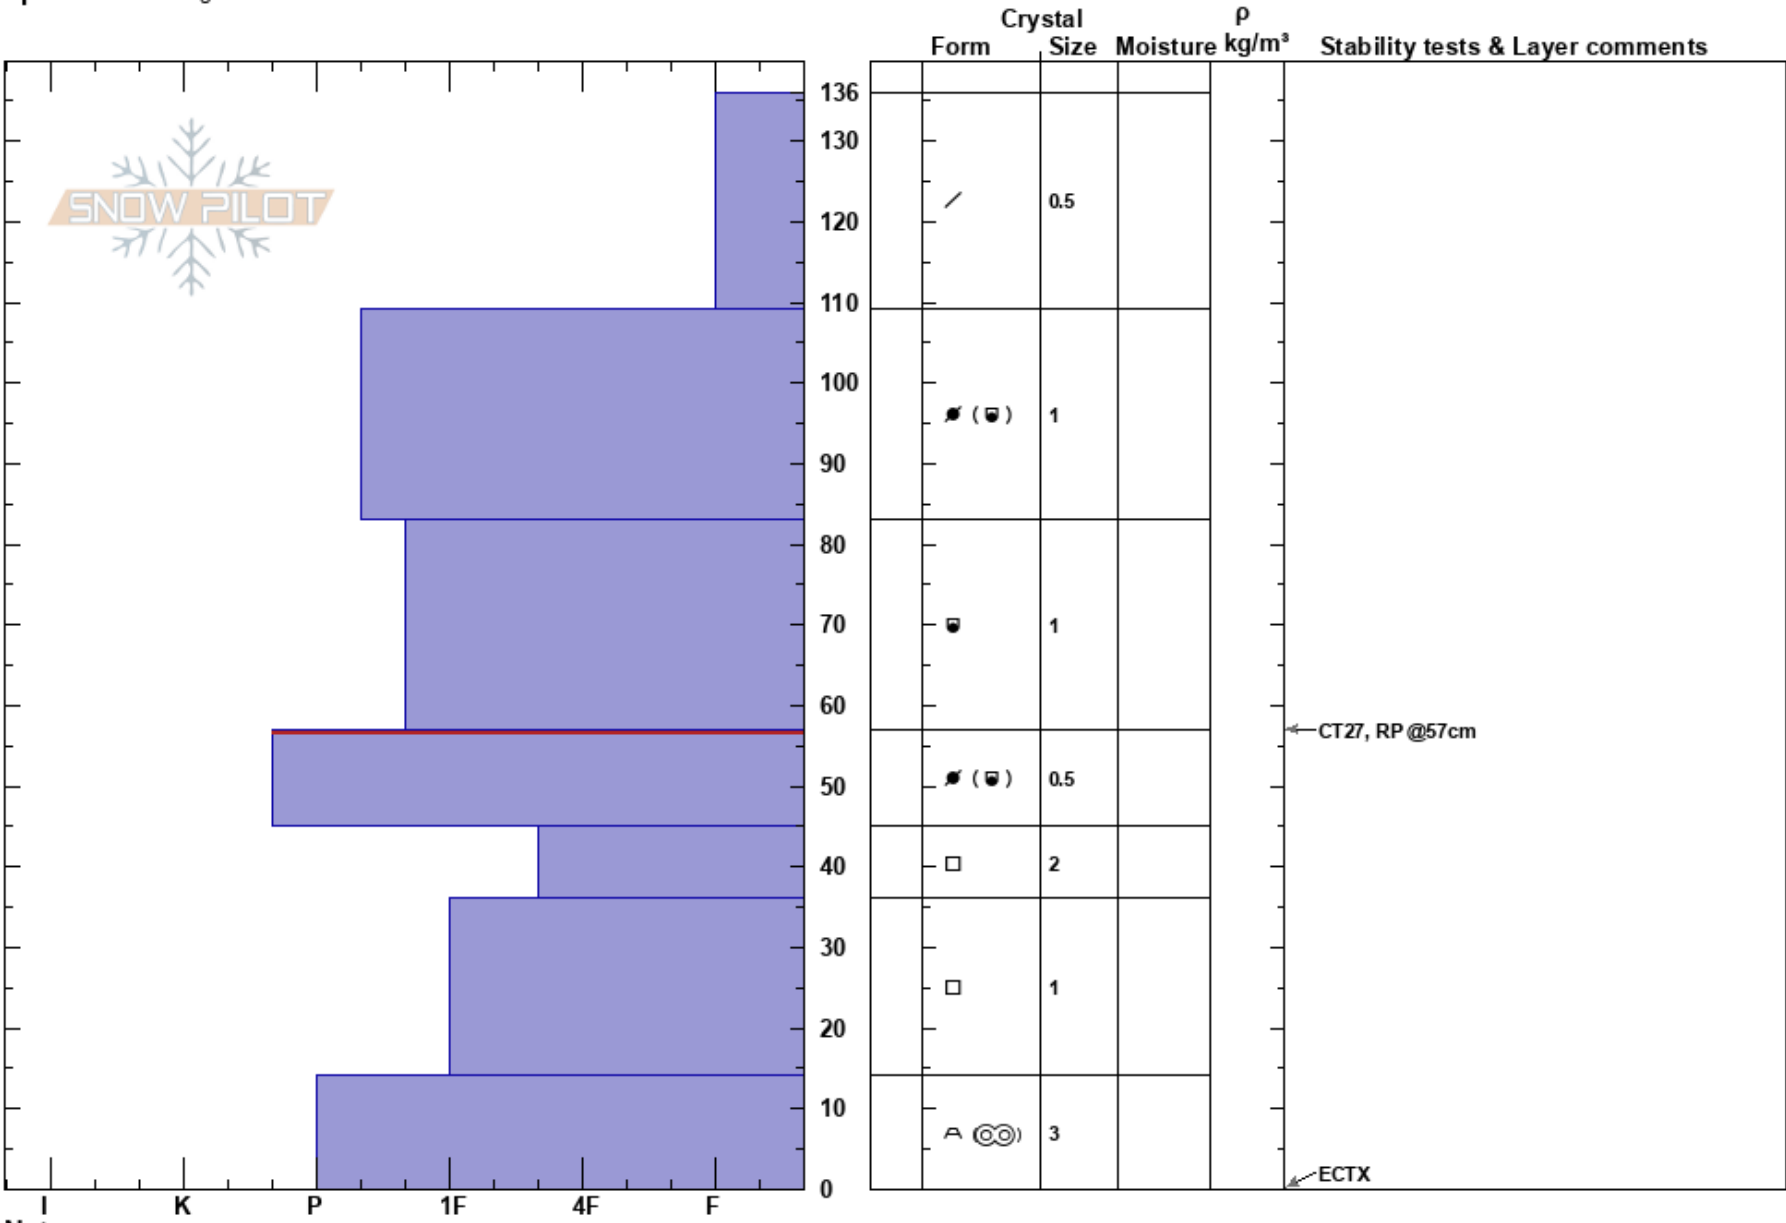

Black Rock Gully
 Madison Range-N
 MT
 Elevation: 9400 ft
 Aspect: NE
 Specifics: Pit dug in a Ski Area

Joe Die
 12/10/2023 - 2:05pm
 Co-ord: 45.27653N, -111.43892W
 Slope Angle: 36°
 Wind Loading: previous

Stability:
 Air Temperature:
 Sky Cover: OVC
 Precipitation: NO
 Wind: W Light Breeze

HS: 136
 PF: 42 57-45cm: Problematic layer
 PS: 24

Notes: