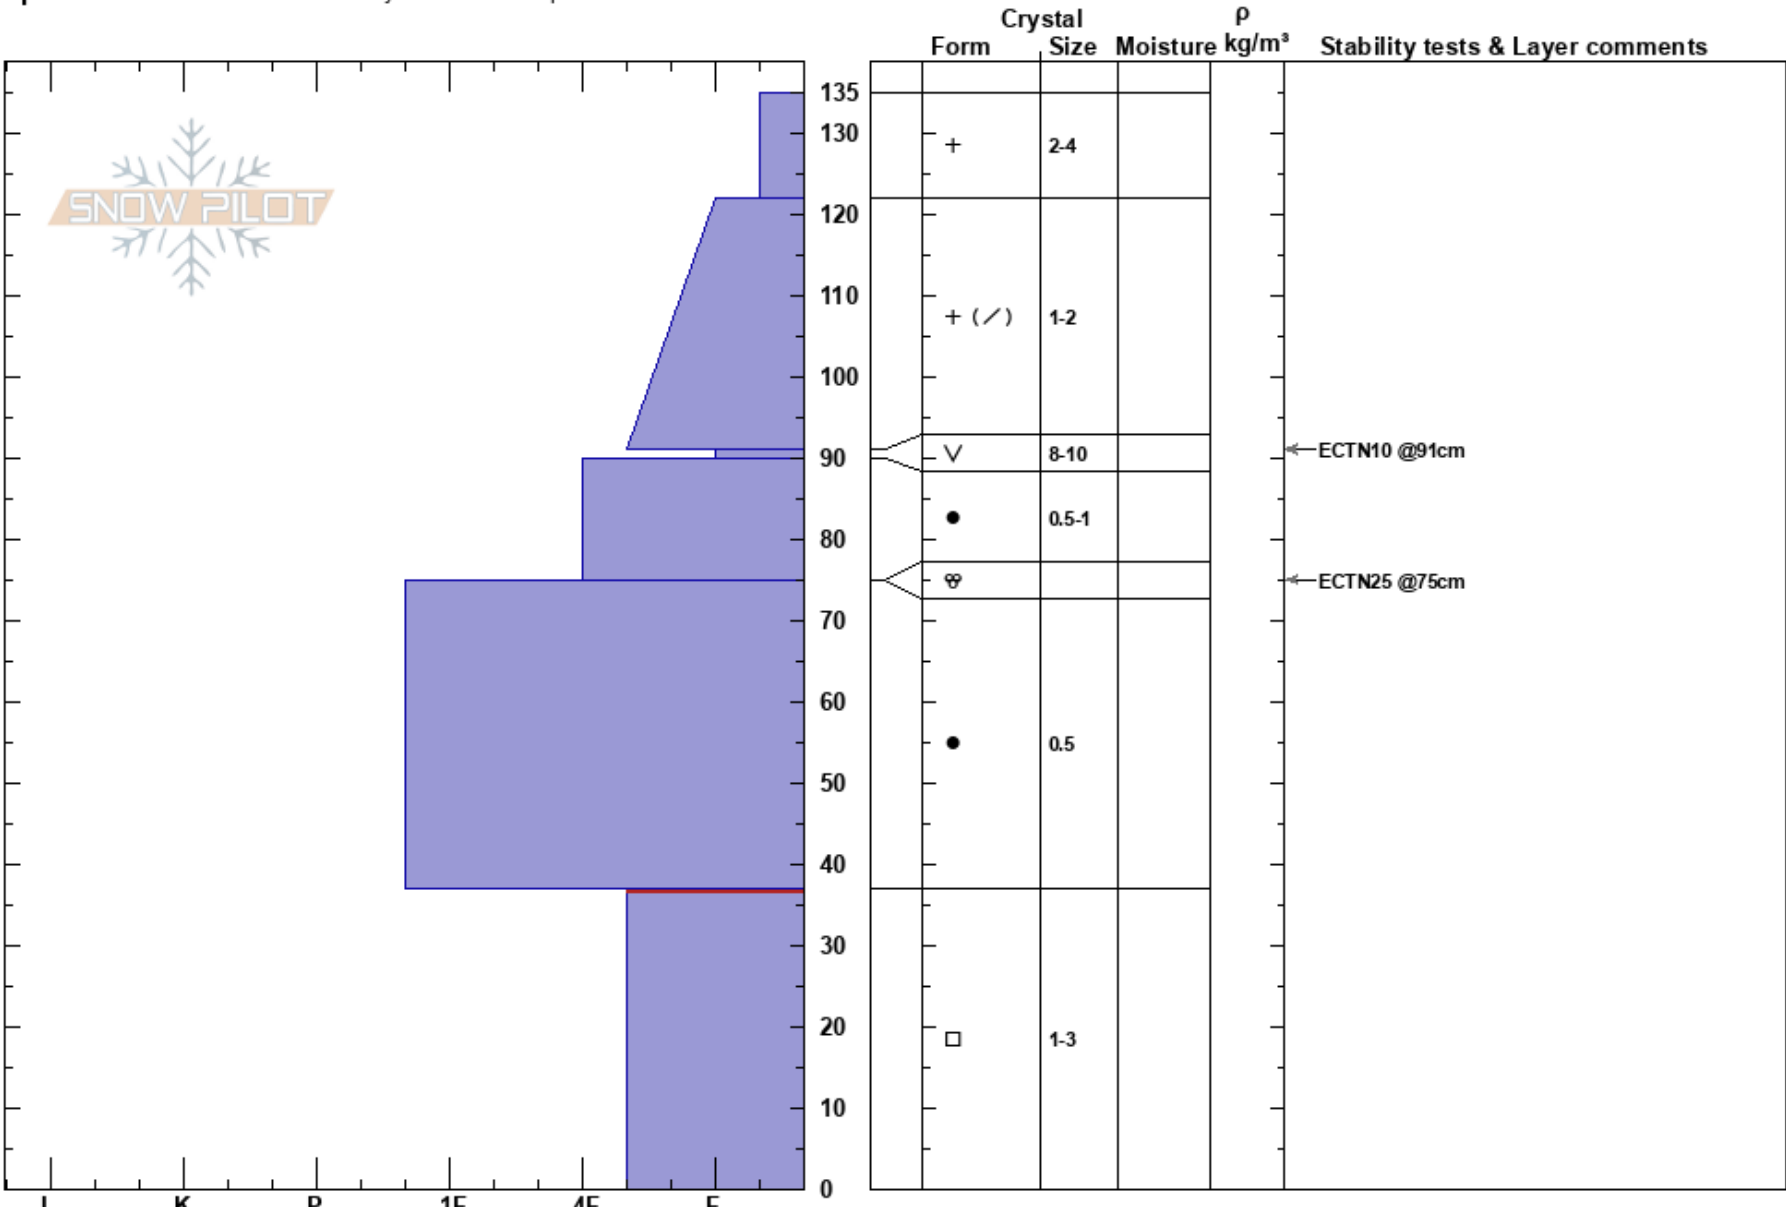

Mushroom  
 Park Range  
 CO  
**Elevation:** 9600 ft  
**Aspect:** NE  
**Specifics:** Recent avalanche activity on different slopes

Eric Deering  
 12/10/2023 - 10:30am  
**Co-ord:** 40.53342N, -106.73048W  
**Slope Angle:** 23°  
**Wind Loading:** no

**Stability:**  
**Air Temperature:** 18°F  
**Sky Cover:** OVC  
**Precipitation:** NO  
**Wind:** Calm  
**HS:** 135  
**PF:** 60 37-0cm: Problematic layer  
**PS:** 30

**Notes:** When/if the new snow gains strength on top of the "Dec. 8th" V, that will then be the layer of greatest concern.