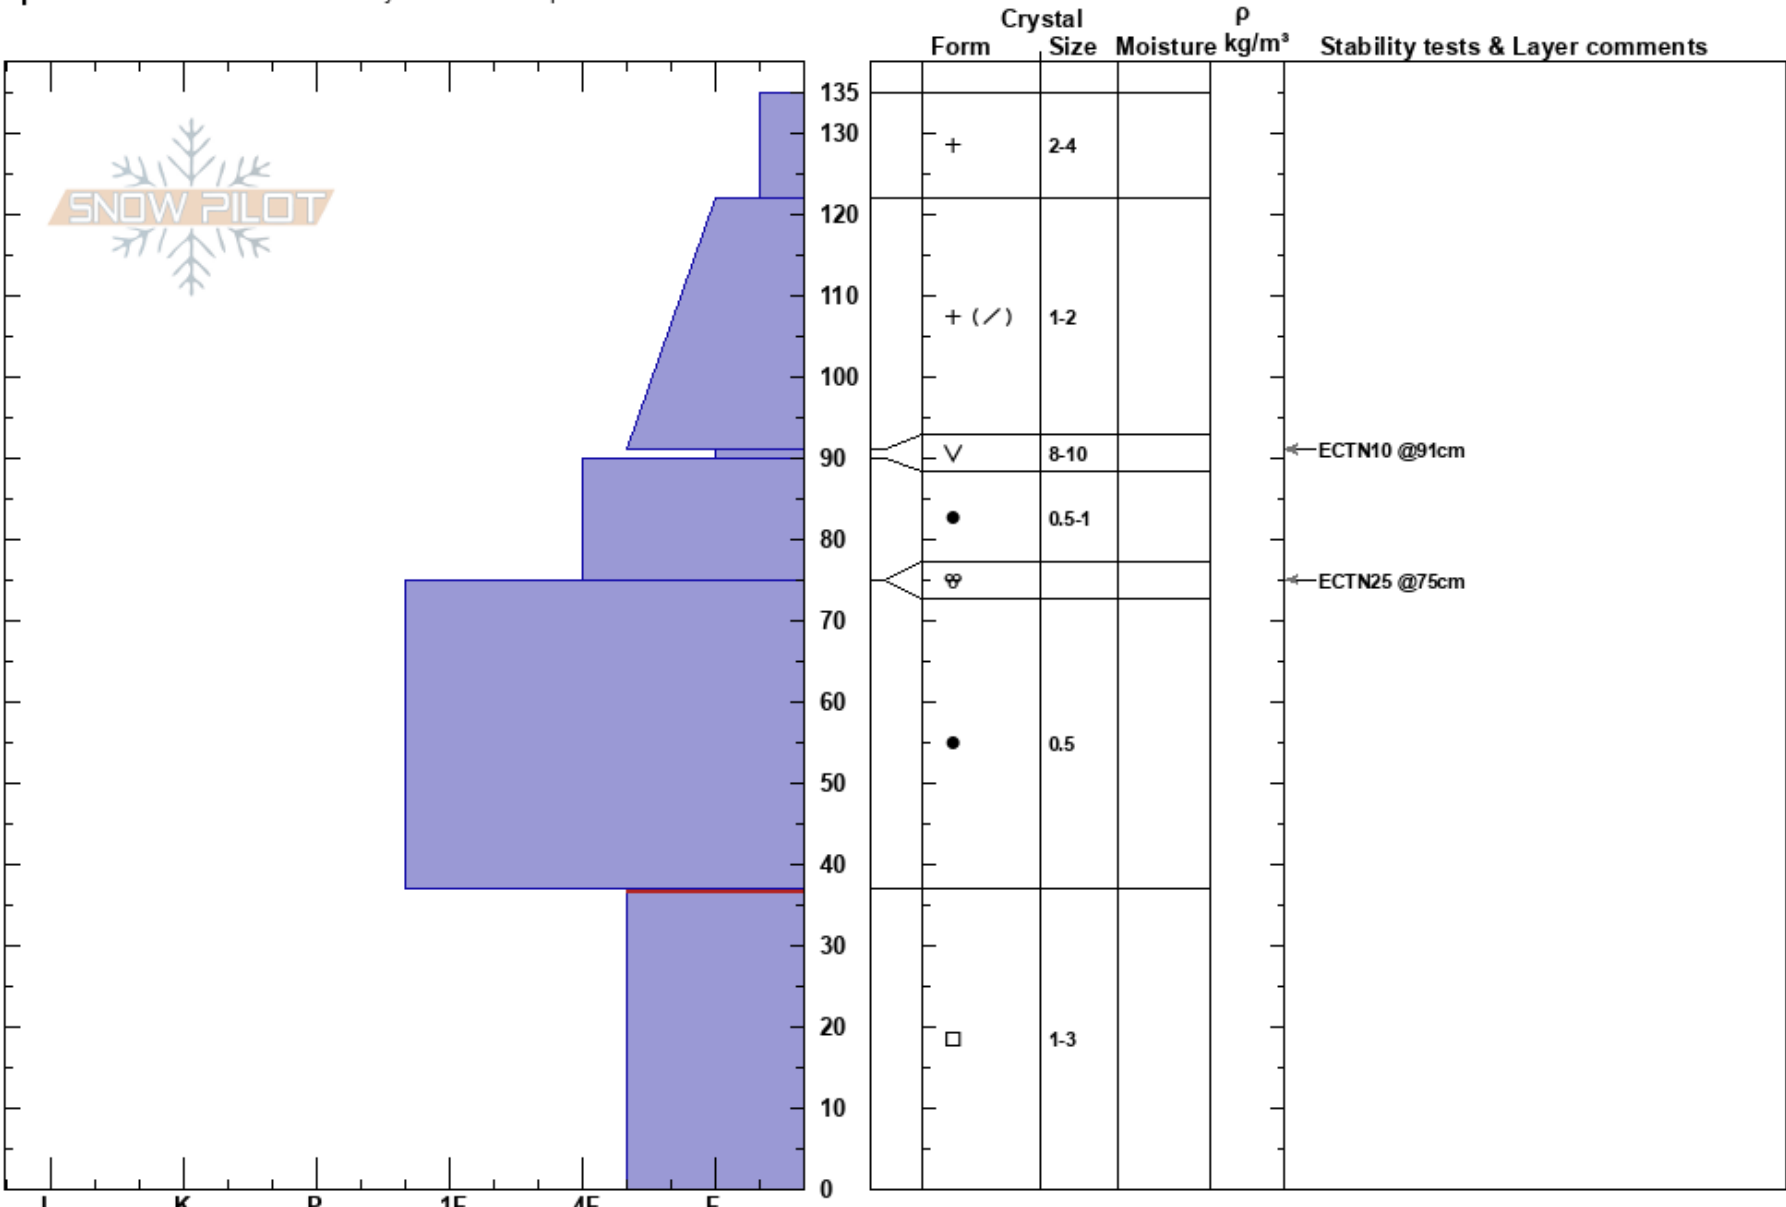

Mushroom
 Park Range
 CO
Elevation: 9600 ft
Aspect: NE
Specifics: Recent avalanche activity on different slopes

Eric Deering
 12/10/2023 - 10:30am
Co-ord: 40.53342N, -106.73048W
Slope Angle: 23°
Wind Loading: no

Stability:
Air Temperature: 18°F
Sky Cover: OVC
Precipitation: NO
Wind: Calm
HS: 135
PF: 60 37-0cm: Problematic layer
PS: 30

Notes: When/if the new snow gains strength on top of the "Dec. 8th" V, that will then be the layer of greatest concern.