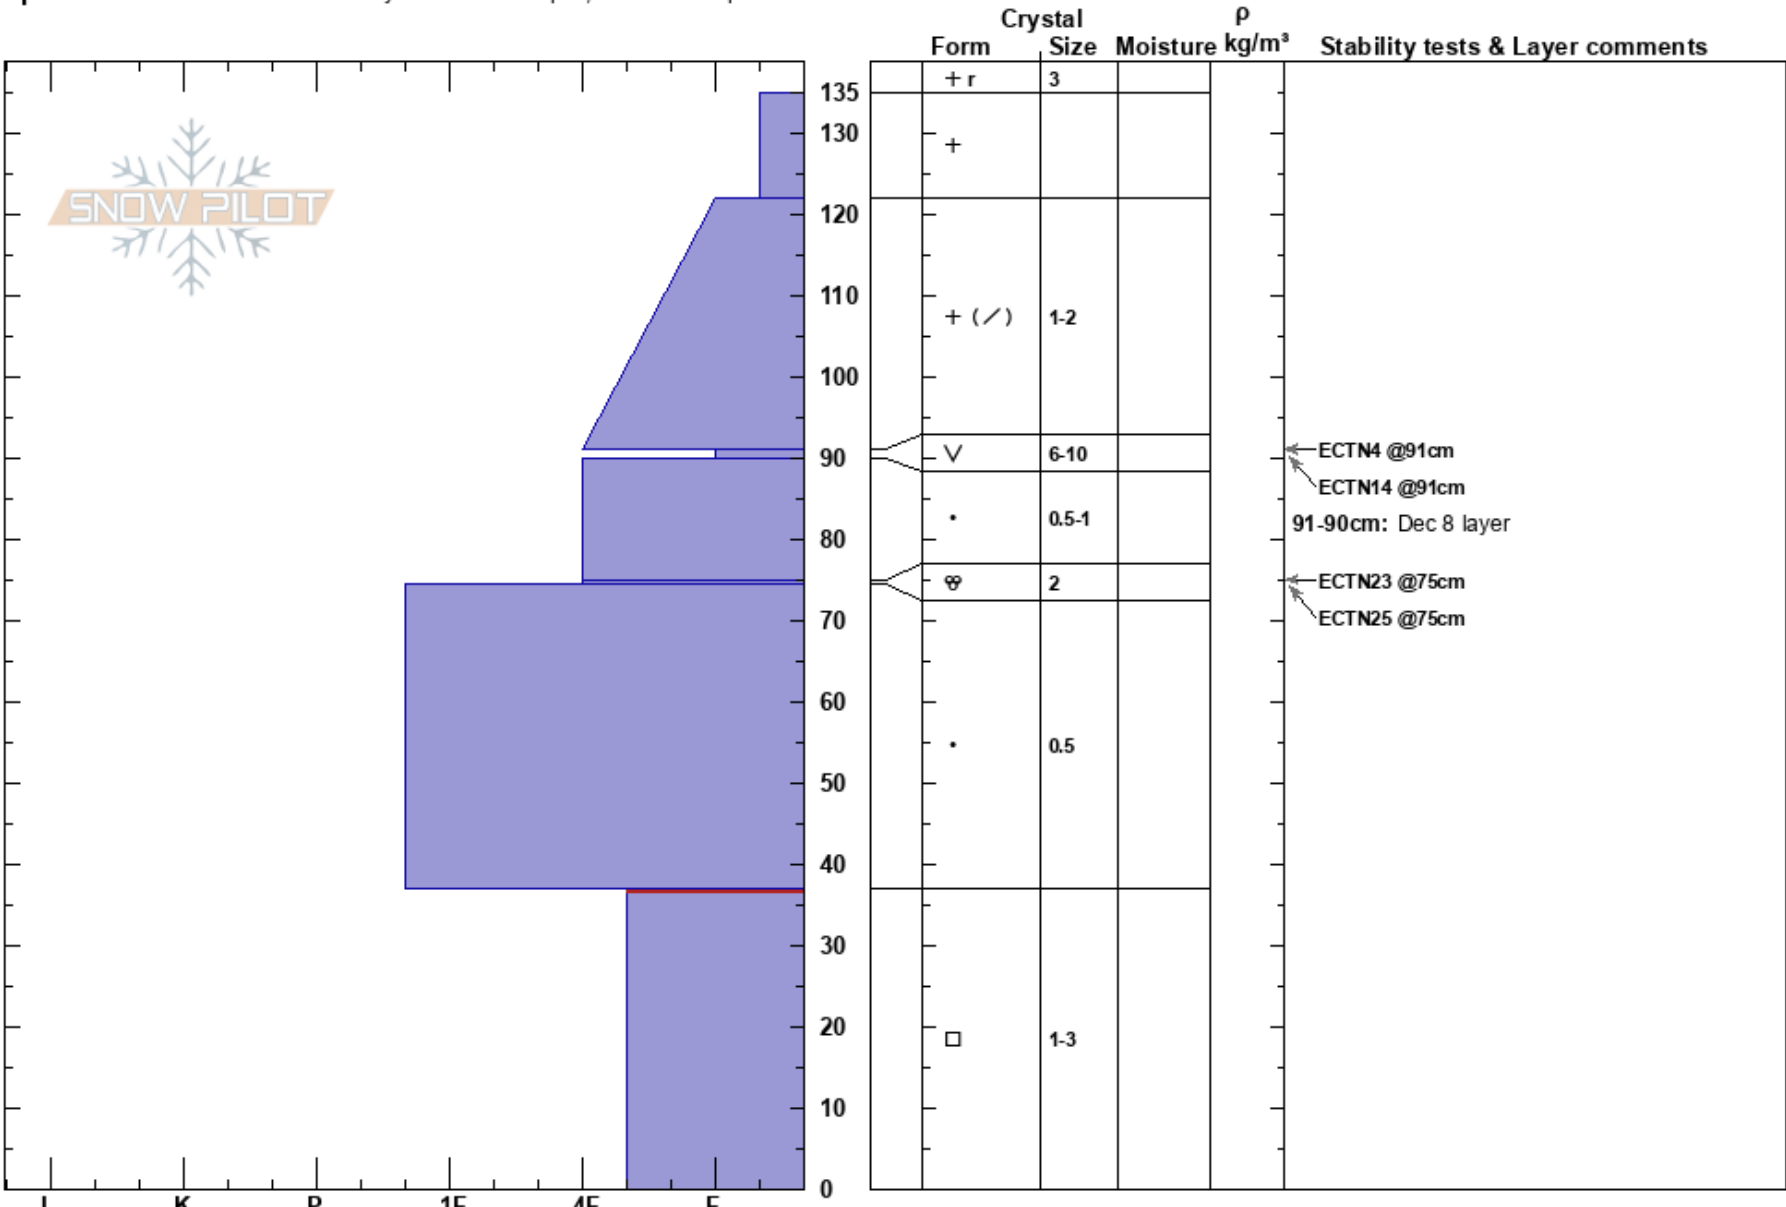

Mushroom Field (L)  
 Park Range  
 CO  
**Elevation:** 9600 ft  
**Aspect:** NE  
**Specifics:** Recent avalanche activity on different slopes; We skied slope

Brian Gardel  
 12/10/2023 - 10:30am  
**Co-ord:**  
**Slope Angle:** 23°  
**Wind Loading:** no

**Stability:** Fair  
**Air Temperature:** -8°C  
**Sky Cover:** OVC  
**Precipitation:** S-1  
**Wind:** Calm  
**HS:** 135  
**PF:** 60  
**PS:** 35  
**Layer Notes:**  
 91-90cm: Dec 8 layer  
 37-0cm: Problematic layer

**Notes:** We dug a second pit above Cat Scratch (NE, 9400') and noted nearly identical depth, structure, and test results.