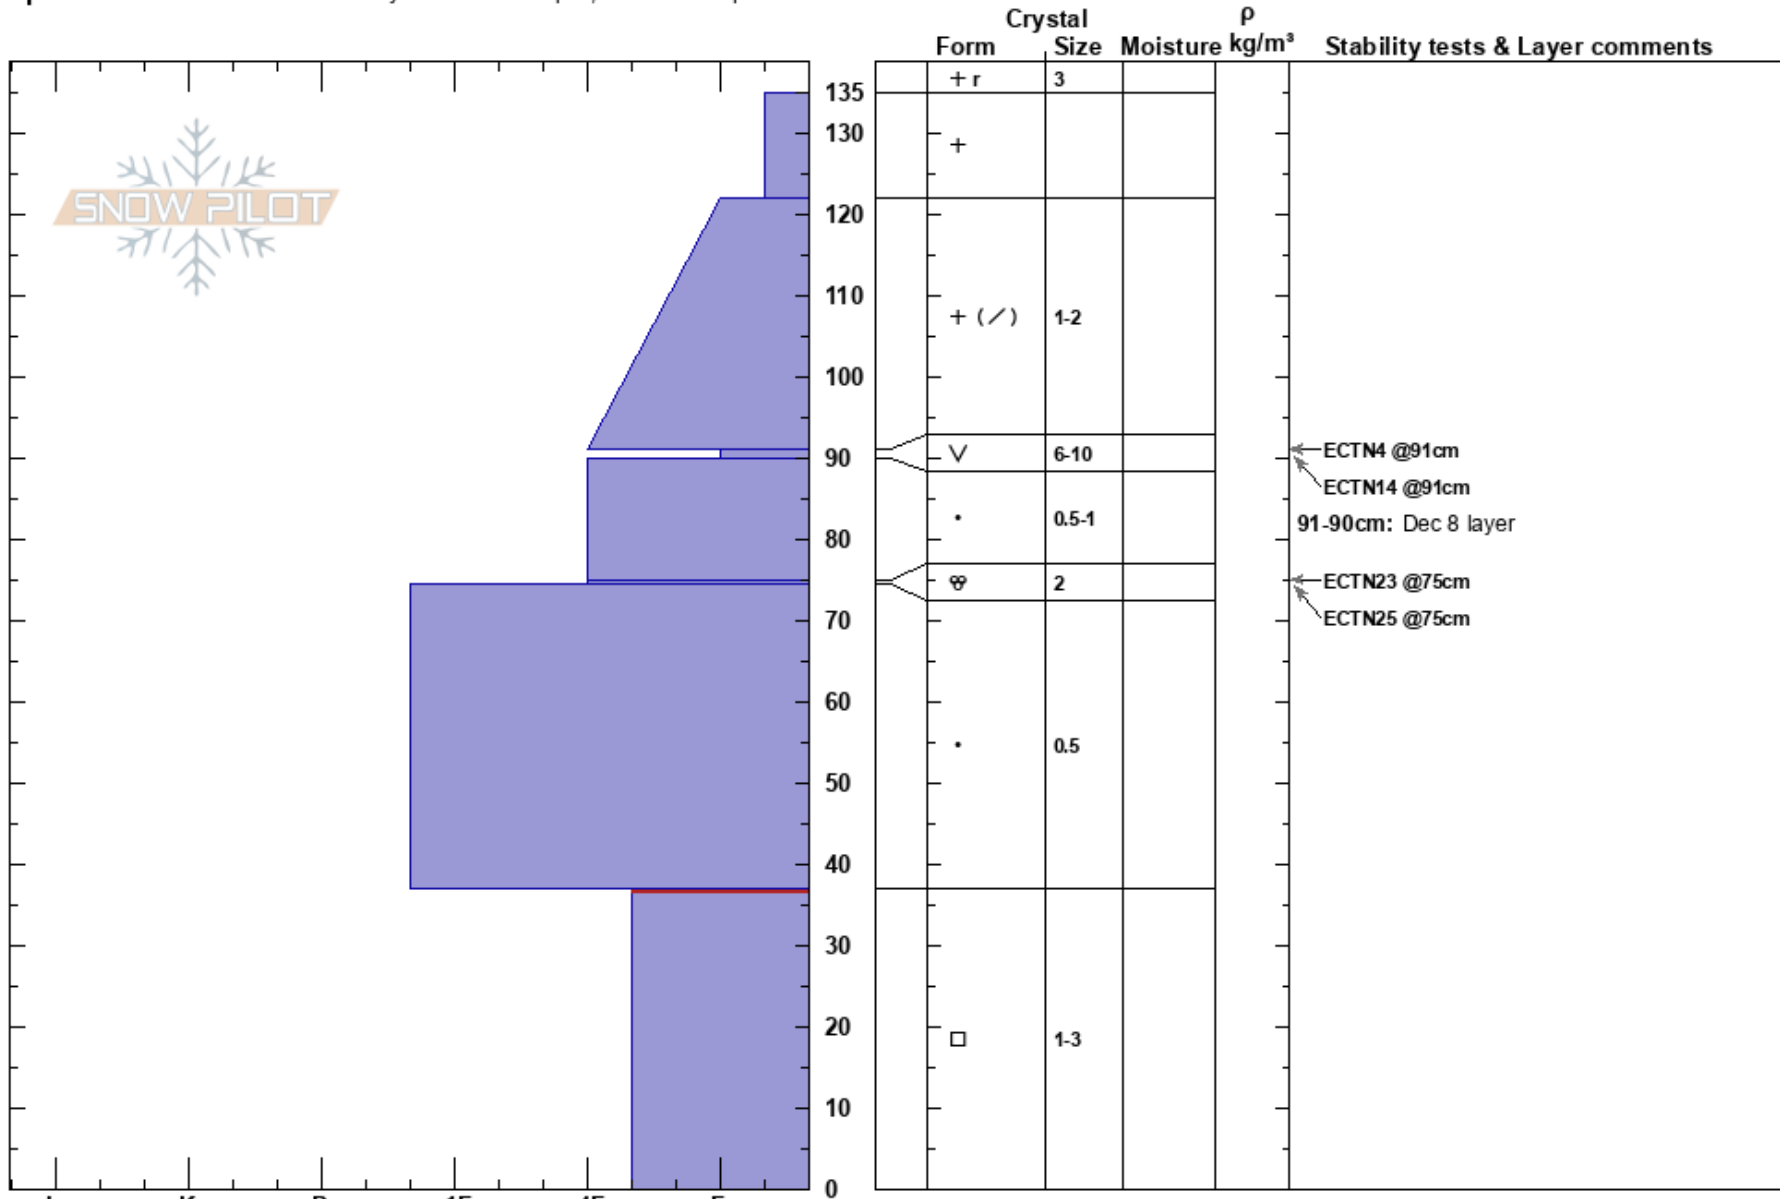

PF: 60

91-90cm: Dec 8 layer

CO

Co-ord:

Sky Cover: OVC

PS: 35

37-0cm: Problematic layer

Elevation: 9600 ft

Slope Angle: 23°

Precipitation: S-1

Aspect: NE

Wind Loading: no

Wind: Calm

Specifics: Recent avalanche activity on different slopes; We skied slope

Notes: We dug a second pit above Cat Scratch (NE, 9400') and noted nearly identical depth, structure, and test results.