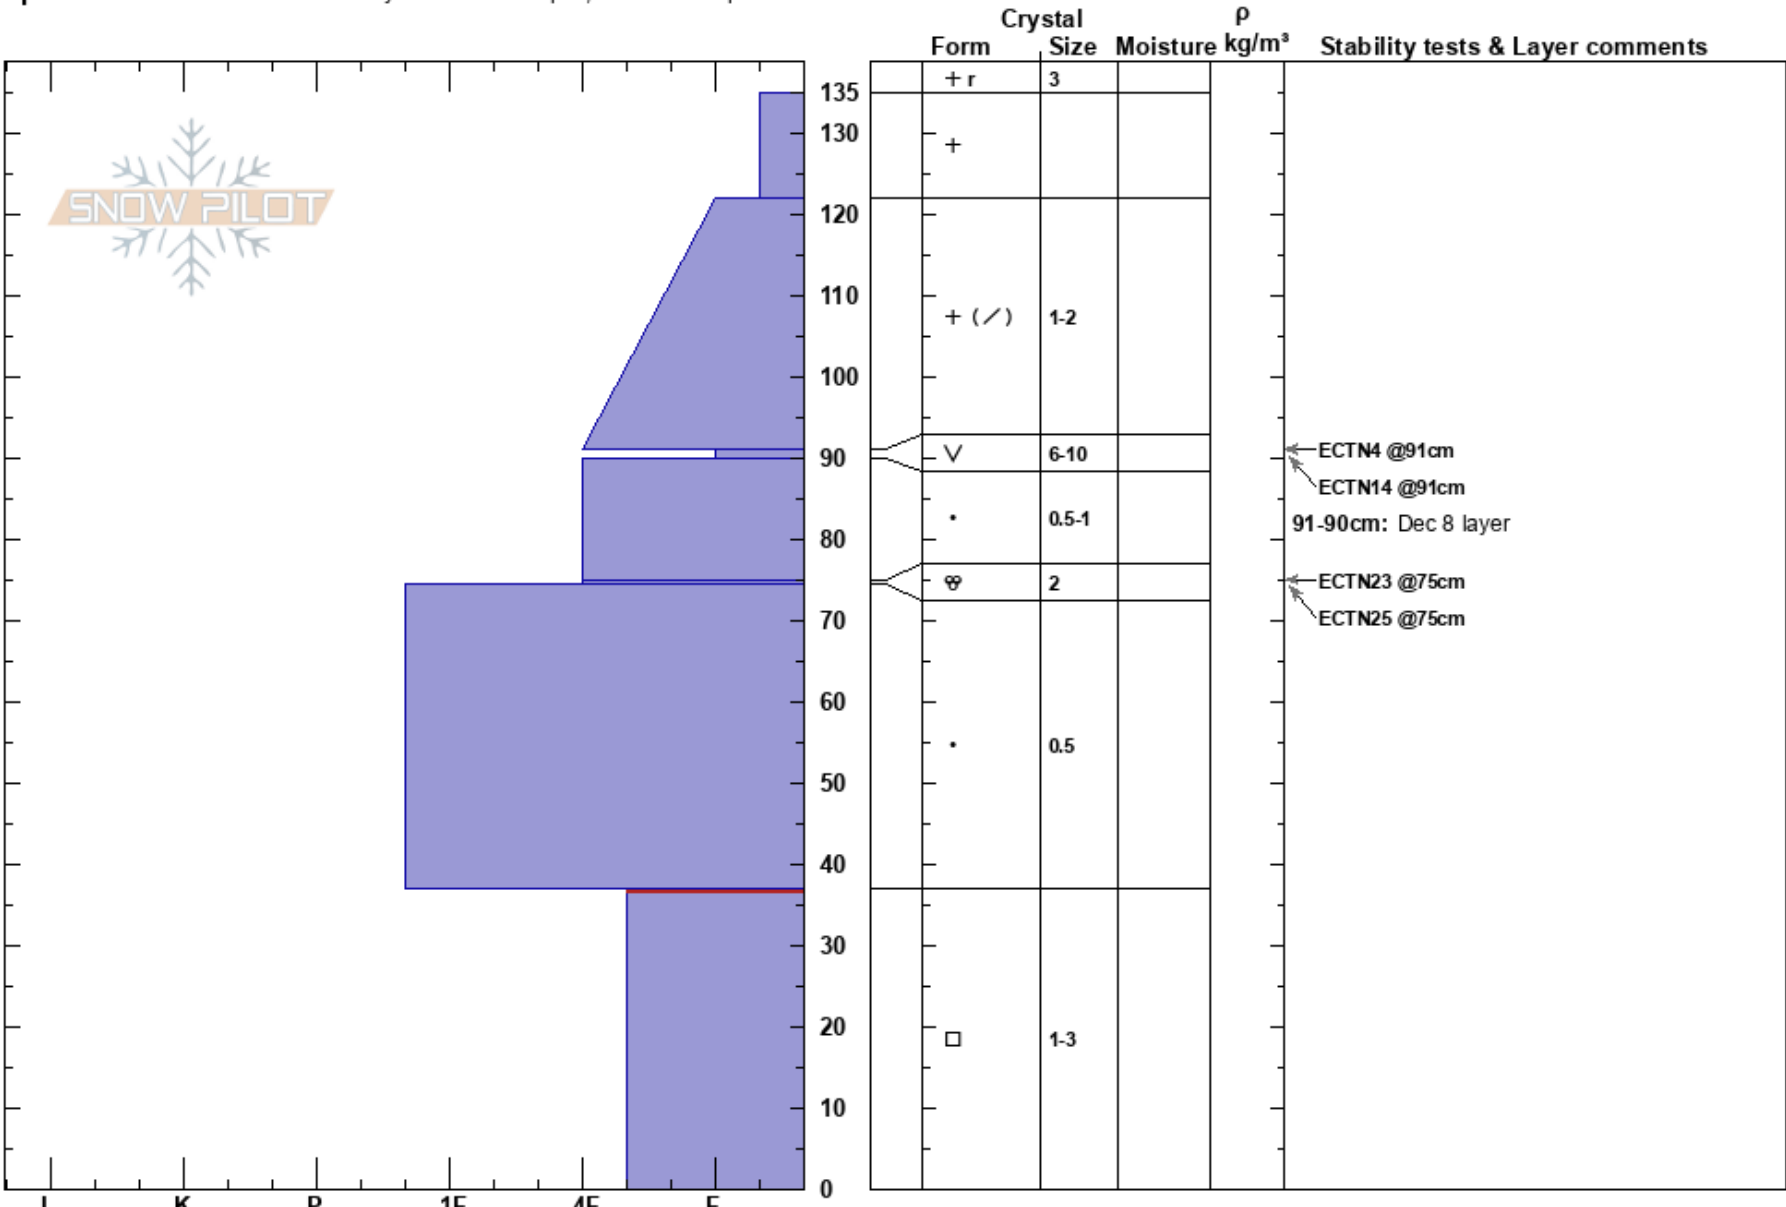

Mushroom Field (L)
 Park Range
 CO
Elevation: 9600 ft
Aspect: NE
Specifics: Recent avalanche activity on different slopes; We skied slope

Brian Gardel
 12/10/2023 - 10:30am
Co-ord:
Slope Angle: 23°
Wind Loading: no

Stability: Fair
Air Temperature: -8°C
Sky Cover: OVC
Precipitation: S-1
Wind: Calm
HS: 135
PF: 60
PS: 35
Layer Notes:
 91-90cm: Dec 8 layer
 37-0cm: Problematic layer

Notes: We dug a second pit above Cat Scratch (NE, 9400') and noted nearly identical depth, structure, and test results.