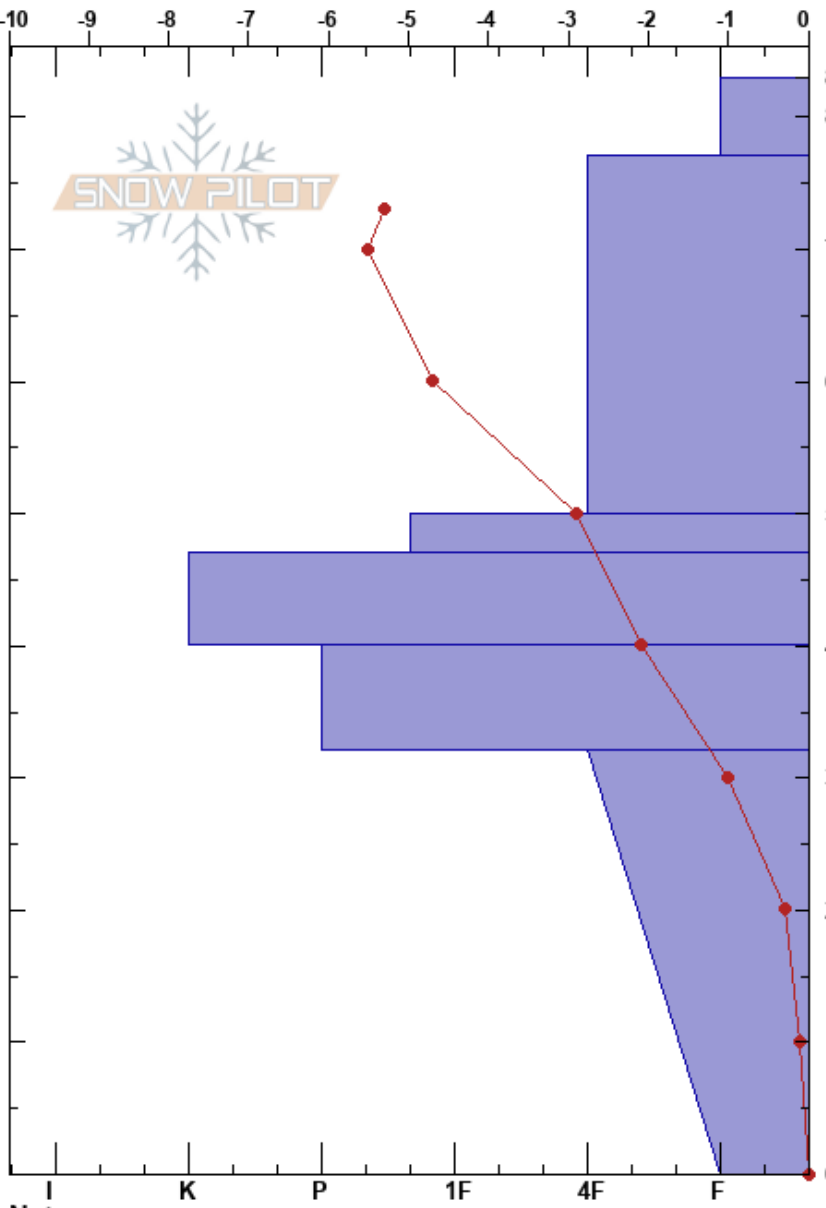

Wheeler Flats Full  
 Sunshine Village  
 AB  
 Elevation: 2121 m  
 Aspect:

Simon Cayer-Moisan  
 10/12/2023 - 13:30  
 Co-ord:  
 Slope Angle: 0°  
 Wind Loading:

Stability: **HS:83**  
 Air Temperature: -6.7°C **PF: 80** 32-0cm: Problematic layer  
 Sky Cover: BKN  
 Precipitation: NO  
 Wind: SW Light Breeze

Specifics: Pit dug in a Ski Area; Pit is representative of backcountry

Form	Crystal Size	Moisture	$\rho$ kg/m <sup>3</sup>	Stability tests & Layer comments
*	1.5			
∩	1	D	50	
			80	
/	0.5	D		
□	0.5	D	170	← CT18, PC @50cm
⊙⊙				
•	0.5	D	170	
			200	
□ (∧)	2 (3.5)	D		
				← CT21, SC @6cm