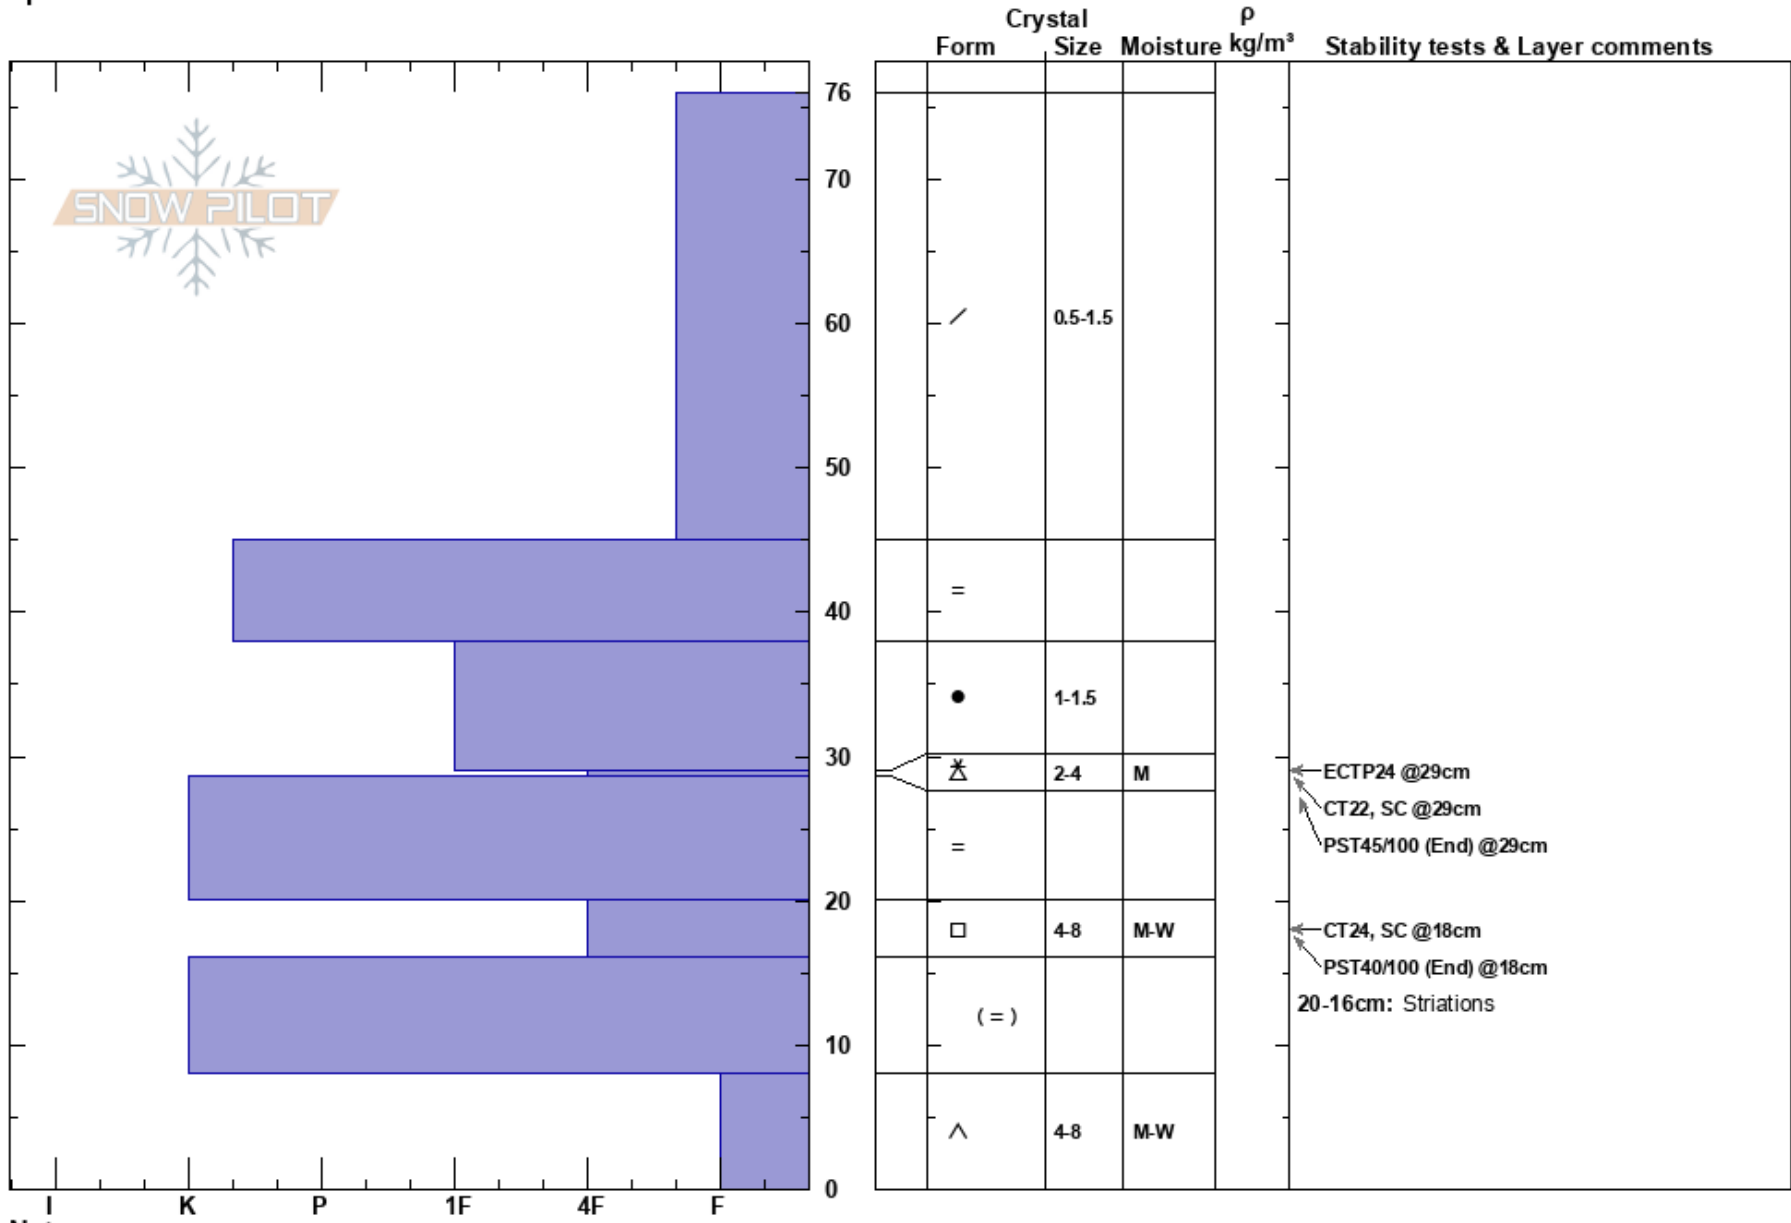

Castle Pass
 Central Sierra
 CA
 Elevation: 7890 ft
 Aspect: 288°
 Specifics:

Steve Reynaud
 12/10/2023 - 11:20am
 Co-ord: 39.35764N, -120.36612W
 Slope Angle: 21°
 Wind Loading: no

Stability: Good
 Air Temperature:
 Sky Cover: FEW
 Precipitation: NO
 Wind: Light Breeze

HS: 76
 Layer Notes:
 20-16cm: Striations

Notes: Pit dug in open area BTL.