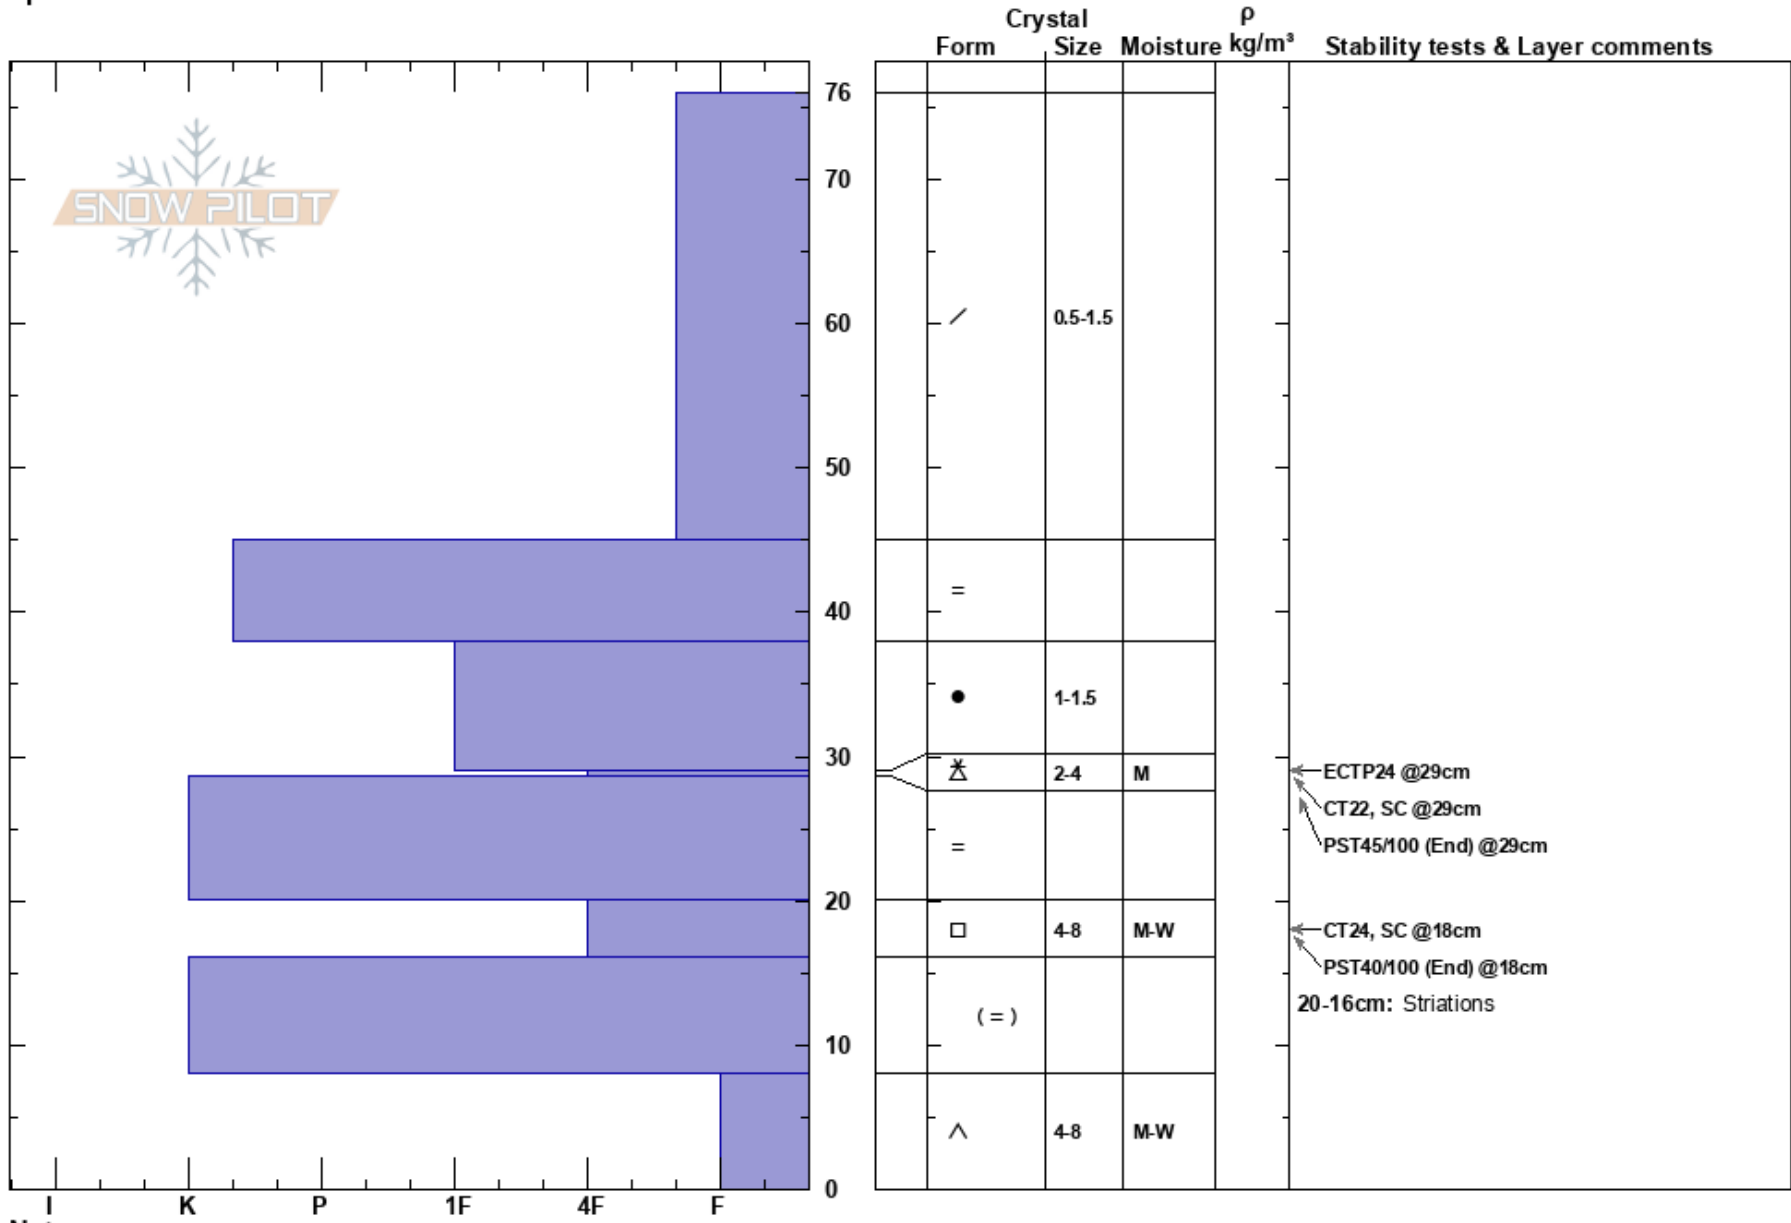

Castle Pass  
 Central Sierra  
 CA  
 Elevation: 7890 ft  
 Aspect: 288°  
 Specifics:

Steve Reynaud  
 12/10/2023 - 11:20am  
 Co-ord: 39.35764N, -120.36612W  
 Slope Angle: 21°  
 Wind Loading: no

Stability: Good  
 Air Temperature:  
 Sky Cover: FEW  
 Precipitation: NO  
 Wind: Light Breeze

HS: 76  
 Layer Notes:  
 20-16cm: Striations

Notes: Pit dug in open area BTL.