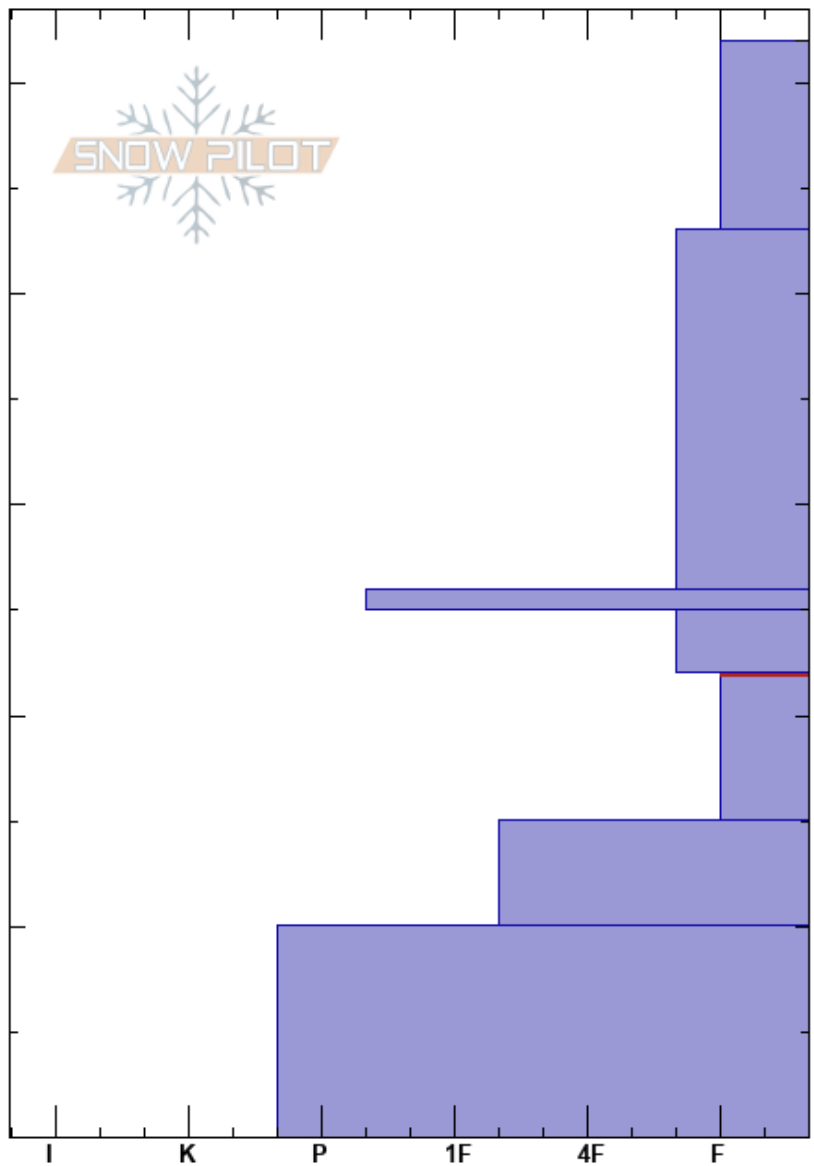

Beehive Basin  
 Madison Range-N  
 MT  
 Elevation: 8700 ft  
 Aspect: 220°

Doug Chabot-Admin  
 12/10/2023 - 11:00am  
 Co-ord: 45.32891N, -111.38644W  
 Slope Angle: 20°  
 Wind Loading: no

Stability: Poor HS:52  
 Air Temperature: -3°C Layer Notes: 22-15cm: Problematic layer  
 Sky Cover: OVC  
 Precipitation: NO  
 Wind: Calm

Specifics: Collapsing, widespread; Recent avalanche activity on similar slopes; Recent avalanche activity on different slopes

Crystal Form	Size	Moisture	$\rho$ kg/m <sup>3</sup>	Stability tests & Layer comments
			90	
+		D		
/		D	90	
⊙⊙		D	125	
□	1	D	125	
^	2-4	D		← ECTPV @22cm ← ECTP12 @22cm ← ECTP5 @22cm
□	2-3	D		
⊙⊙(□)	2(2)	D		