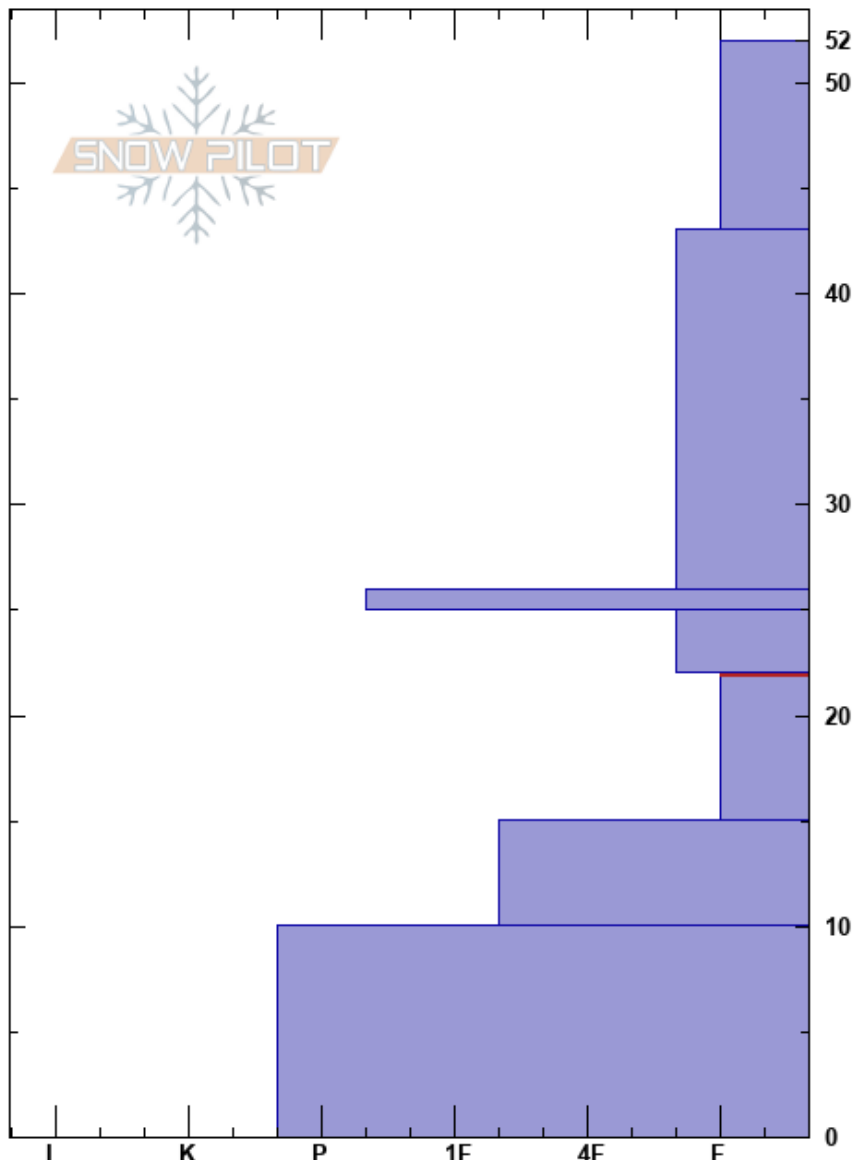

Beehive Basin
 Madison Range-N
 MT
 Elevation: 8700 ft
 Aspect: 220°

Doug Chabot-Admin
 12/10/2023 - 11:00am
 Co-ord: 45.32891N, -111.38644W
 Slope Angle: 20°
 Wind Loading: no

Stability: Poor HS:52 Layer Notes:
 Air Temperature: -3°C 22-15cm: Problematic layer
 Sky Cover: OVC
 Precipitation: NO
 Wind: Calm

Specifics: Collapsing, widespread; Recent avalanche activity on similar slopes; Recent avalanche activity on different slopes

Crystal Form	Size	Moisture	ρ kg/m ³	Stability tests & Layer comments
			90	
+		D		
/		D	90	
⊙⊙		D	125	
□	1	D	125	
^	2-4	D		← ECTPV @22cm ← ECTP12 @22cm ← ECTP5 @22cm
□	2-3	D		
⊙⊙(□)	2(2)	D		