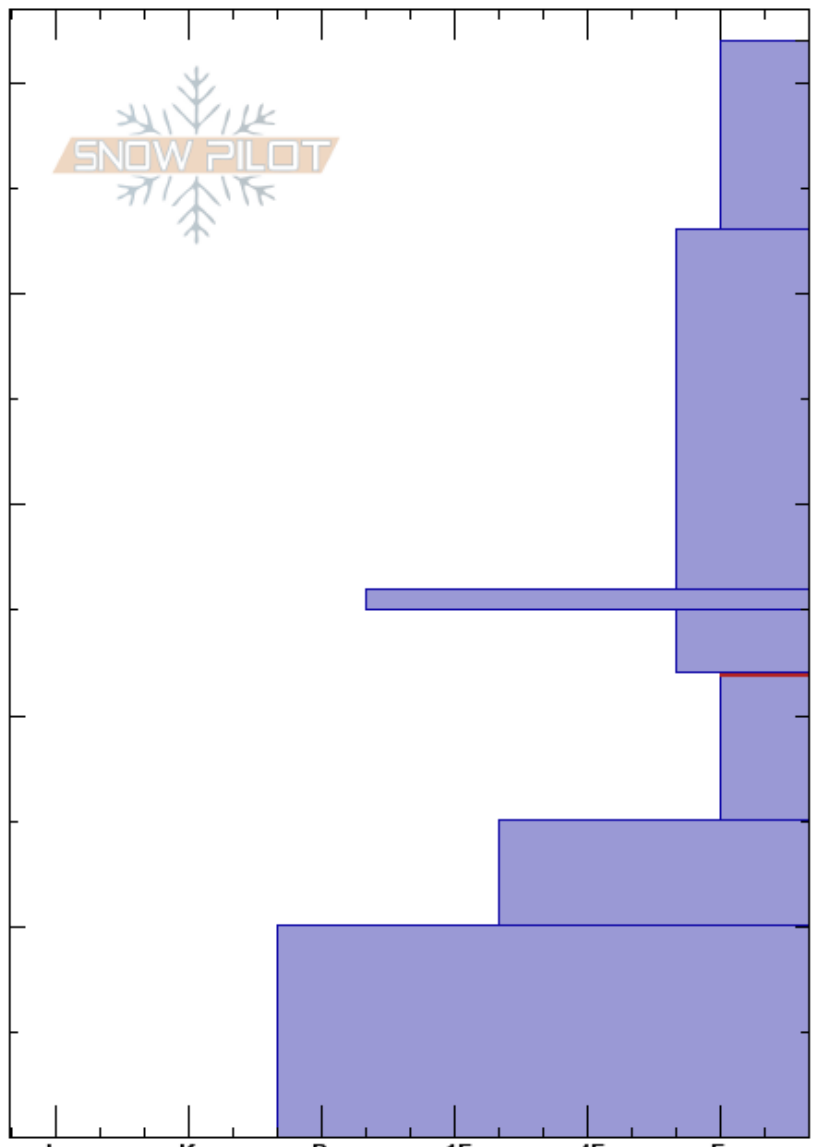

Beehive Basin  
 Madison Range-N  
 MT  
 Elevation: 8700 ft  
 Aspect: 220°

Doug Chabot-Admin  
 12/10/2023 - 11:00am  
 Co-ord: 45.32891N, -111.38644W  
 Slope Angle: 20°  
 Wind Loading: no

Stability: Poor HS:52 Layer Notes:  
 Air Temperature: -3°C 22-15cm: Problematic layer  
 Sky Cover: OVC  
 Precipitation: NO  
 Wind: Calm

Specifics: Collapsing, widespread; Recent avalanche activity on similar slopes; Recent avalanche activity on different slopes

Crystal Form	Size	Moisture	$\rho$ kg/m <sup>3</sup>	Stability tests & Layer comments
			90	
+		D		
/		D	90	
⊙⊙		D	125	
□	1	D	125	
^	2-4	D		← ECTPV @22cm ← ECTP12 @22cm ← ECTP5 @22cm
□	2-3	D		
⊙⊙(□)	2(2)	D		