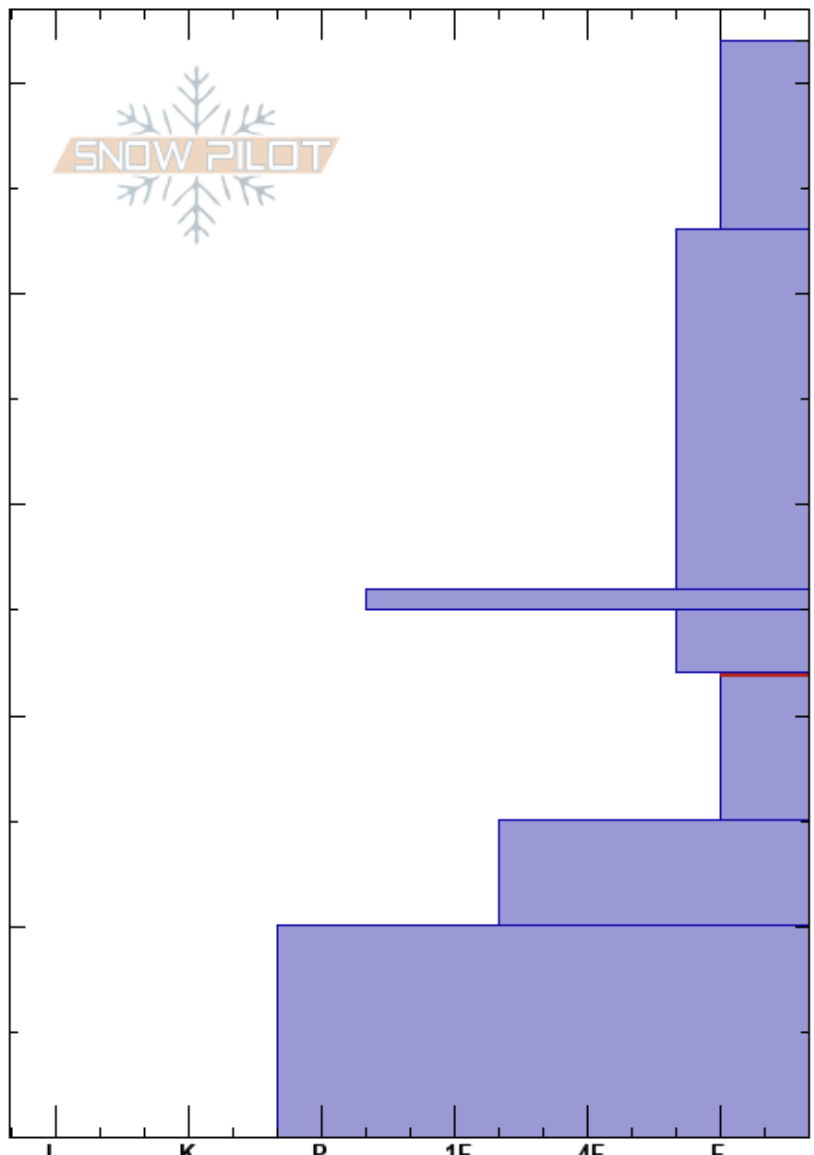

Beehive Basin
 Madison Range-N
 MT
 Elevation: 8700 ft
 Aspect: 220°

Doug Chabot-Admin
 12/10/2023 - 11:00am
 Co-ord: 45.32891N, -111.38644W
 Slope Angle: 20°
 Wind Loading: no

Stability: Poor HS:52 Layer Notes:
 Air Temperature: -3°C 22-15cm: Problematic layer
 Sky Cover: OVC
 Precipitation: NO
 Wind: Calm

Specifics: Collapsing, widespread; Recent avalanche activity on similar slopes; Recent avalanche activity on different slopes

Crystal Form	Size	Moisture	ρ kg/m ³	Stability tests & Layer comments
			90	
+		D		
/		D	90	
⊙⊙		D	125	
□	1	D	125	
^	2-4	D		← ECTPV @22cm ← ECTP12 @22cm ← ECTP5 @22cm
□	2-3	D		
⊙⊙(□)	2(2)	D		