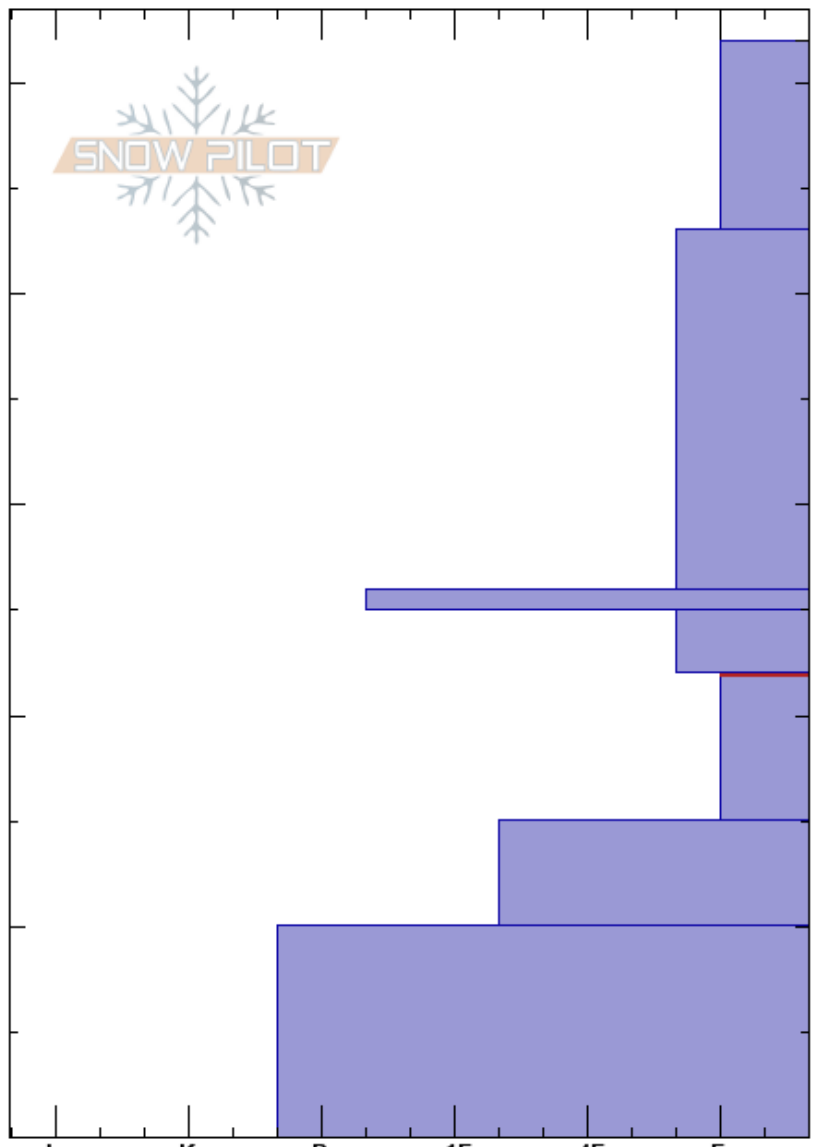

Beehive Basin  
 Madison Range-N  
 MT  
 Elevation: 8700 ft  
 Aspect: 220°

Doug Chabot-Admin  
 12/10/2023 - 11:00am  
 Co-ord: 45.32891N, -111.38644W  
 Slope Angle: 20°  
 Wind Loading: no

Stability: Poor HS:52  
 Air Temperature: -3°C Layer Notes: 22-15cm: Problematic layer  
 Sky Cover: OVC  
 Precipitation: NO  
 Wind: Calm

Specifics: Collapsing, widespread; Recent avalanche activity on similar slopes; Recent avalanche activity on different slopes

Crystal Form	Size	Moisture	$\rho$ kg/m <sup>3</sup>	Stability tests & Layer comments
			90	
+		D		
/		D	90	
⊙⊙		D	125	
□	1	D	125	
^	2-4	D		← ECTPV @22cm ← ECTP12 @22cm ← ECTP5 @22cm
□	2-3	D		
⊙⊙(□)	2(2)	D		