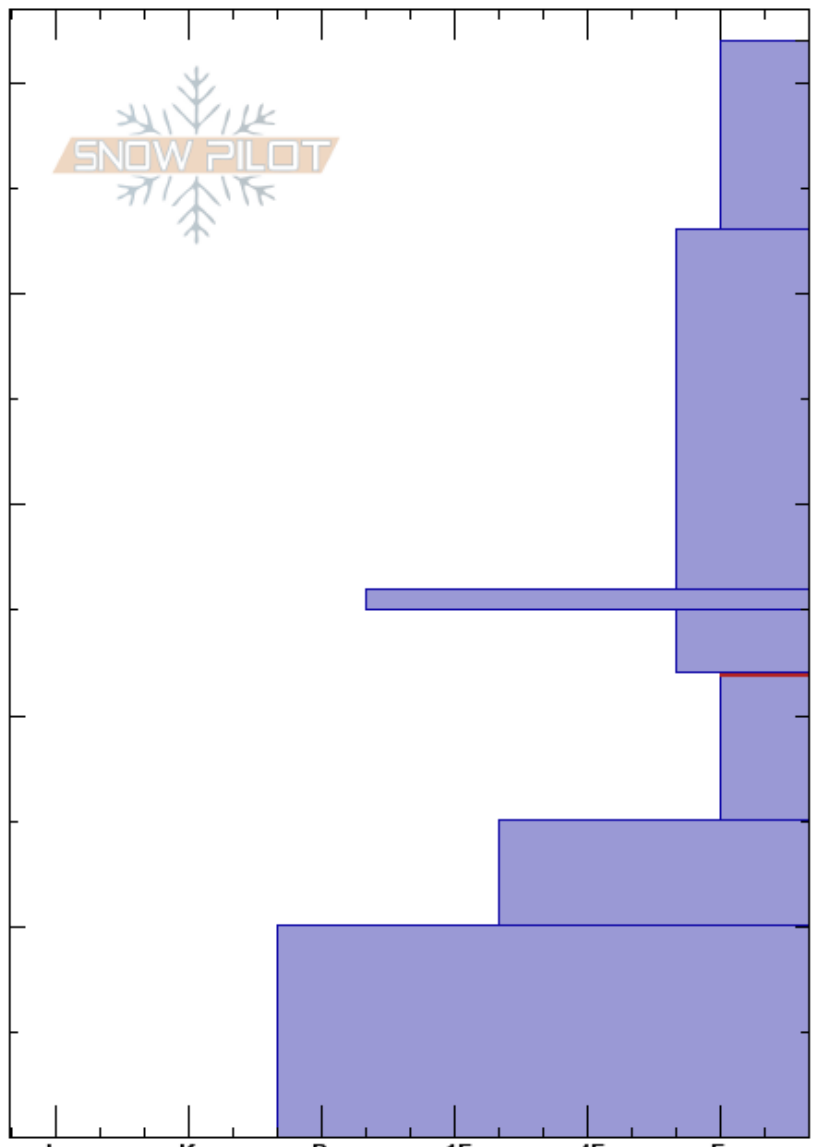

Beehive Basin
 Madison Range-N
 MT
 Elevation: 8700 ft
 Aspect: 220°

Doug Chabot-Admin
 12/10/2023 - 11:00am
 Co-ord: 45.32891N, -111.38644W
 Slope Angle: 20°
 Wind Loading: no

Stability: Poor HS:52 Layer Notes:
 Air Temperature: -3°C 22-15cm: Problematic layer
 Sky Cover: OVC
 Precipitation: NO
 Wind: Calm

Specifics: Collapsing, widespread; Recent avalanche activity on similar slopes; Recent avalanche activity on different slopes

Crystal Form	Size	Moisture	ρ kg/m ³	Stability tests & Layer comments
			90	
+		D		
/		D	90	
⊙⊙		D	125	
□	1	D	125	
^	2-4	D		← ECTPV @22cm ← ECTP12 @22cm ← ECTP5 @22cm
□	2-3	D		
⊙⊙(□)	2(2)	D		