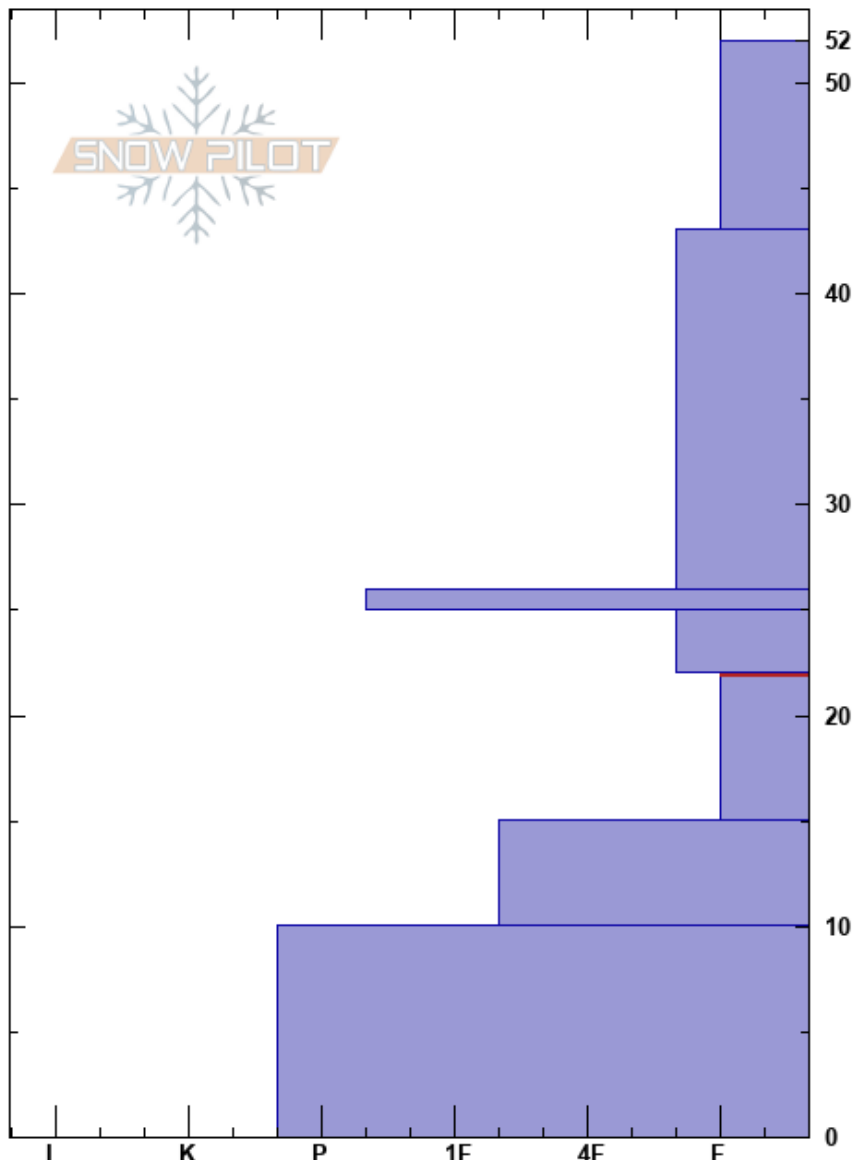

Beehive Basin
 Madison Range-N
 MT
 Elevation: 8700 ft
 Aspect: 220°

Doug Chabot-Admin
 12/10/2023 - 11:00am
 Co-ord: 45.32891N, -111.38644W
 Slope Angle: 20°
 Wind Loading: no

Stability: Poor HS:52 Layer Notes:
 Air Temperature: -3°C 22-15cm: Problematic layer
 Sky Cover: OVC
 Precipitation: NO
 Wind: Calm

Specifics: Collapsing, widespread; Recent avalanche activity on similar slopes; Recent avalanche activity on different slopes

| Crystal Form | Size | Moisture | ρ kg/m ³ | Stability tests & Layer comments |
|--------------|------|----------|--------------------------|--|
| | | | 90 | |
| + | | D | | |
| / | | D | 90 | |
| ⊙⊙ | | D | 125 | |
| □ | 1 | D | 125 | |
| ^ | 2-4 | D | | ← ECTPV @22cm ← ECTP12 @22cm ← ECTP5 @22cm |
| □ | 2-3 | D | | |
| ⊙⊙(□) | 2(2) | D | | |