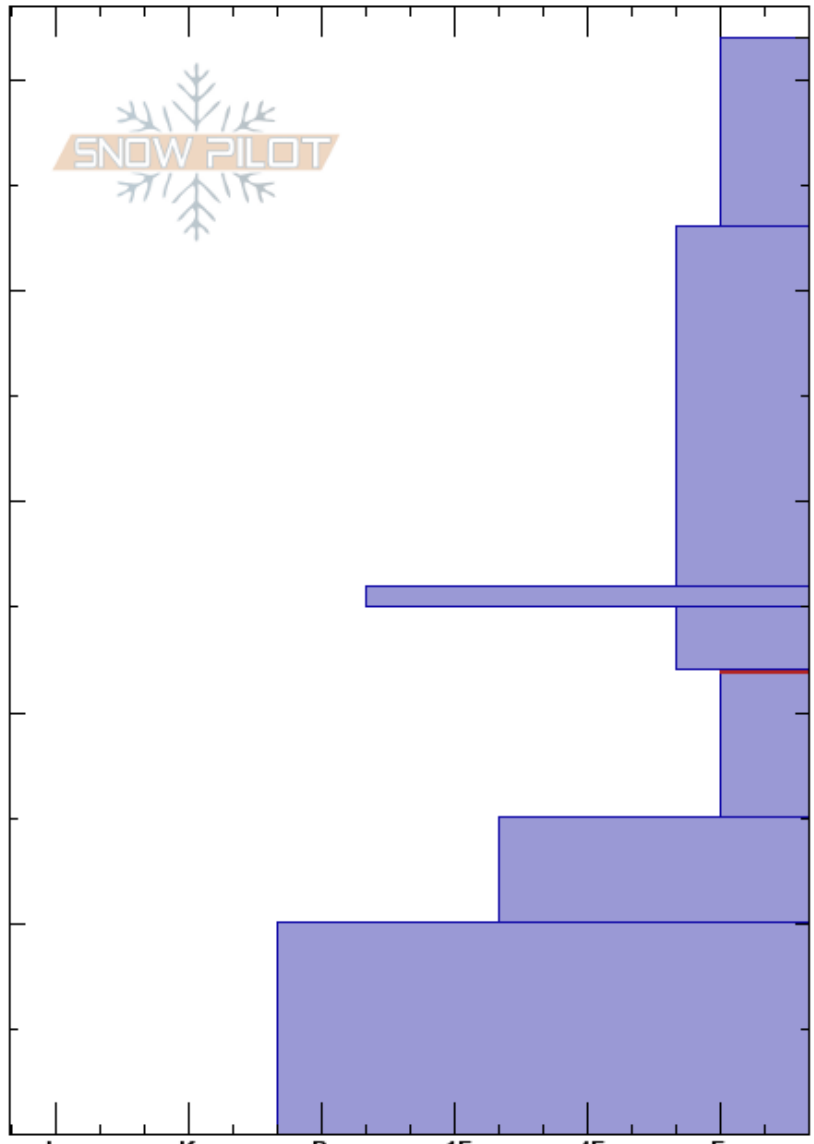

Beehive Basin  
 Madison Range-N  
 MT  
 Elevation: 8700 ft  
 Aspect: 220°

Doug Chabot-Admin  
 12/10/2023 - 11:00am  
 Co-ord: 45.32891N, -111.38644W  
 Slope Angle: 20°  
 Wind Loading: no

Stability: Poor HS:52 Layer Notes:  
 Air Temperature: -3°C 22-15cm: Problematic layer  
 Sky Cover: OVC  
 Precipitation: NO  
 Wind: Calm

Specifics: Collapsing, widespread; Recent avalanche activity on similar slopes; Recent avalanche activity on different slopes

Crystal Form	Size	Moisture	$\rho$ kg/m <sup>3</sup>	Stability tests & Layer comments
			90	
+		D		
/		D	90	
⊙⊙		D	125	
□	1	D	125	
^	2-4	D		← ECTPV @22cm ← ECTP12 @22cm ← ECTP5 @22cm
□	2-3	D		
⊙⊙(□)	2(2)	D		