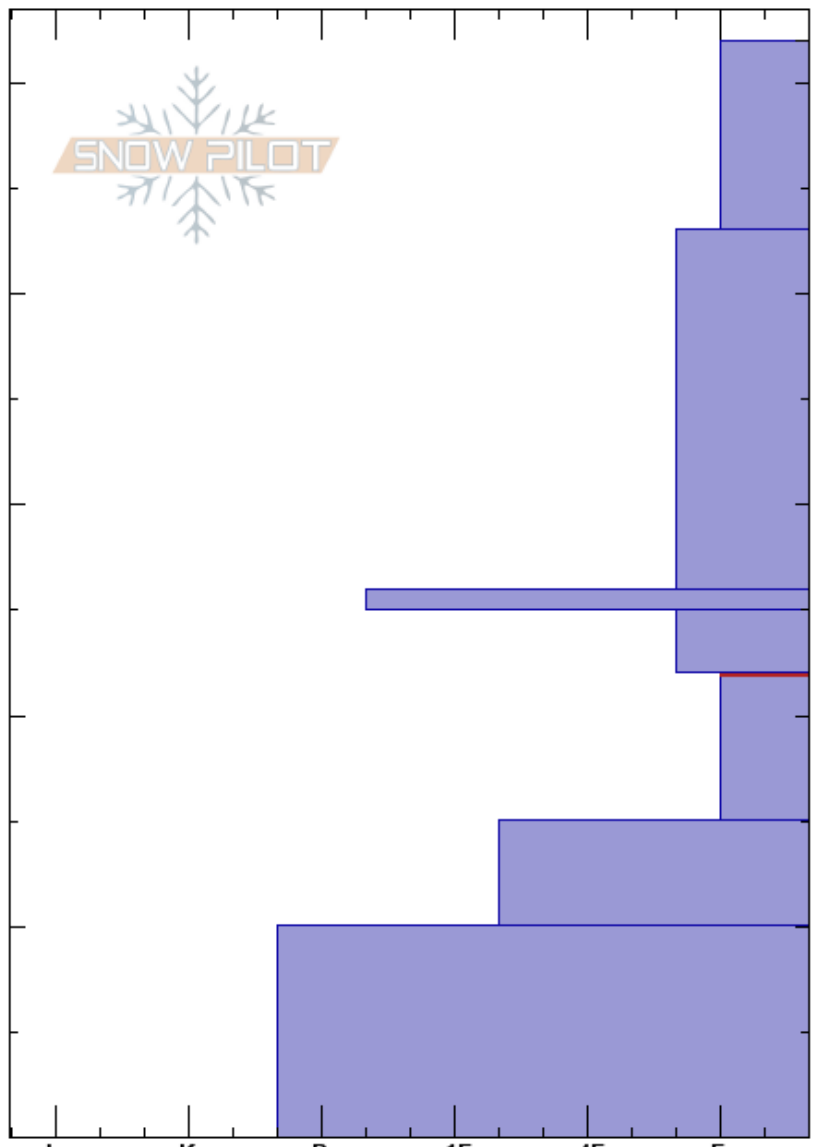

Beehive Basin
 Madison Range-N
 MT
 Elevation: 8700 ft
 Aspect: 220°

Doug Chabot-Admin
 12/10/2023 - 11:00am
 Co-ord: 45.32891N, -111.38644W
 Slope Angle: 20°
 Wind Loading: no

Stability: Poor HS:52
 Air Temperature: -3°C Layer Notes: 22-15cm: Problematic layer
 Sky Cover: OVC
 Precipitation: NO
 Wind: Calm

Specifics: Collapsing, widespread; Recent avalanche activity on similar slopes; Recent avalanche activity on different slopes

Crystal Form	Size	Moisture	ρ kg/m ³	Stability tests & Layer comments
			90	
+		D		
/		D	90	
⊙⊙		D	125	
□	1	D	125	
^	2-4	D		← ECTPV @22cm ← ECTP12 @22cm ← ECTP5 @22cm
□	2-3	D		
⊙⊙(□)	2(2)	D		