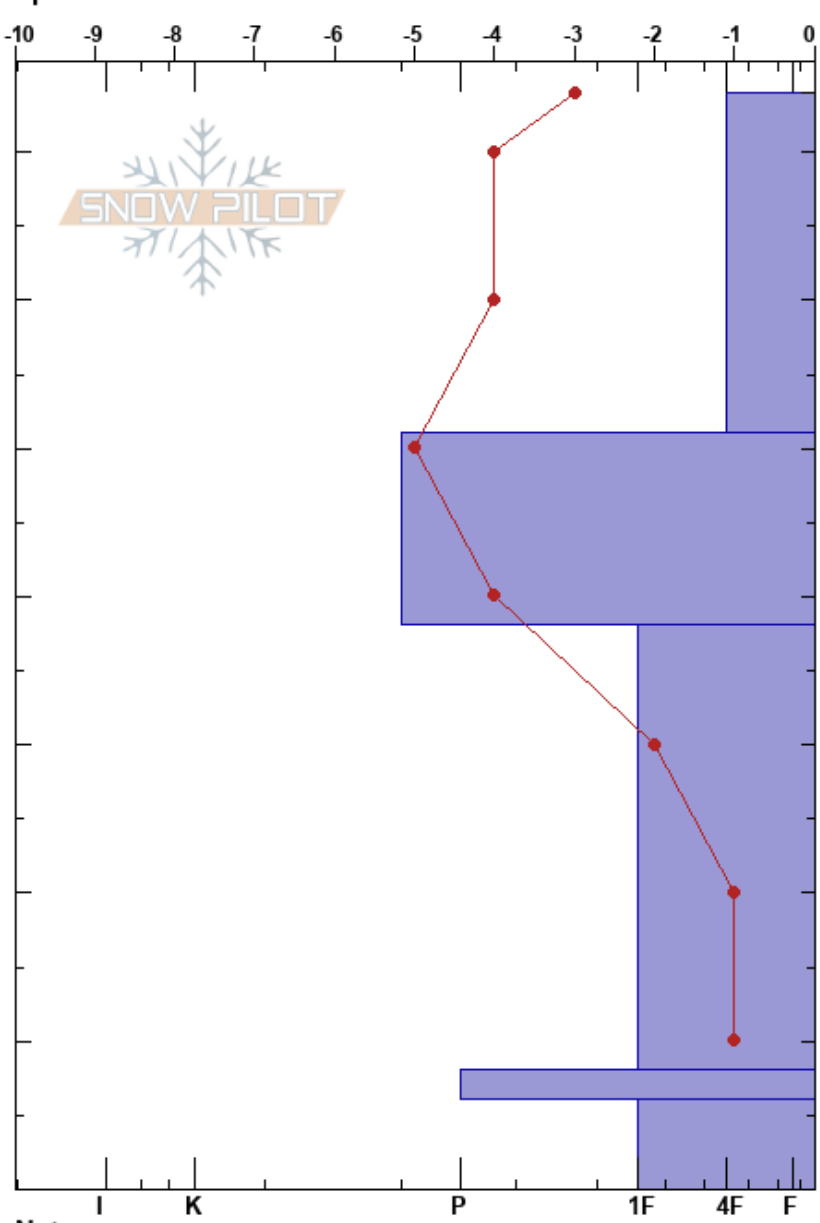

Powder bowl/Corkscrew  
 Monashee  
 BC  
 Elevation: 2160 m  
 Aspect: 125°  
 Specifics:

Ski Patrol  
 10/12/2023 - 10:15  
 Co-ord: 49.73813N, -118.94424W  
 Slope Angle: 18°  
 Wind Loading:

Stability: **HS:74**  
 Air Temperature: -4°C  
 Sky Cover: X  
 Precipitation: NO  
 Wind: W Light Breeze

Form	Crystal		ρ kg/m³	Stability tests & Layer comments
	Size	Moisture		
•	0.3-0.5			← CT6, RP @64cm ← CT5, RP @64cm ← CT11, RP @64cm ← CT11, RP @54cm
⊙⊙				
⊖	0.5-1			← CT25, RP @22cm
⊙⊙				
□	1-2			

Notes: