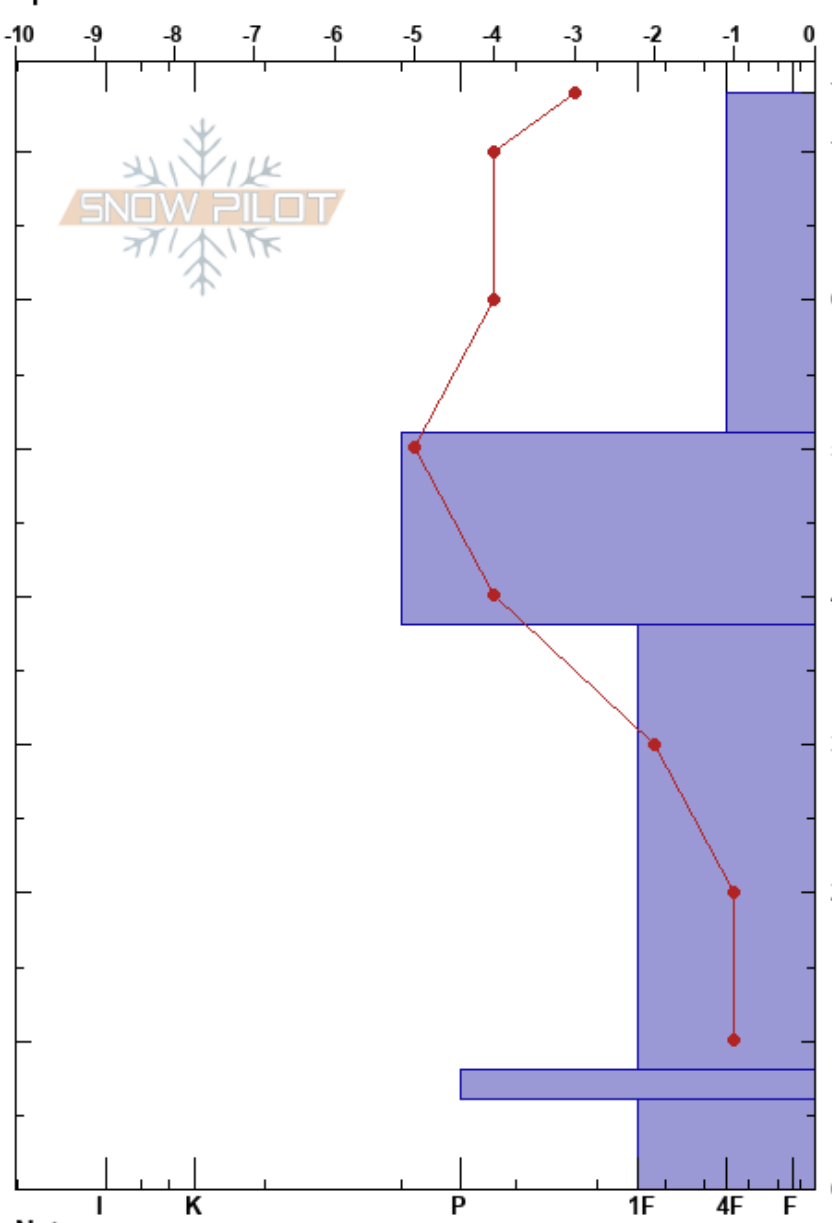

Powder bowl/Corkscrew
 Monashee
 BC
 Elevation: 2160 m
 Aspect: 125°
 Specifics:

Ski Patrol
 10/12/2023 - 10:15
 Co-ord: 49.73813N, -118.94424W
 Slope Angle: 18°
 Wind Loading:

Stability: **HS:74**
 Air Temperature: -4°C
 Sky Cover: X
 Precipitation: NO
 Wind: W Light Breeze

Form	Crystal Size	Moisture	ρ kg/m ³	Stability tests & Layer comments
•	0.3-0.5			← CT6, RP @64cm ← CT5, RP @64cm ← CT11, RP @64cm ← CT11, RP @54cm
⊙⊙				
⊖	0.5-1			← CT25, RP @22cm
⊙⊙				
□	1-2			

Notes: