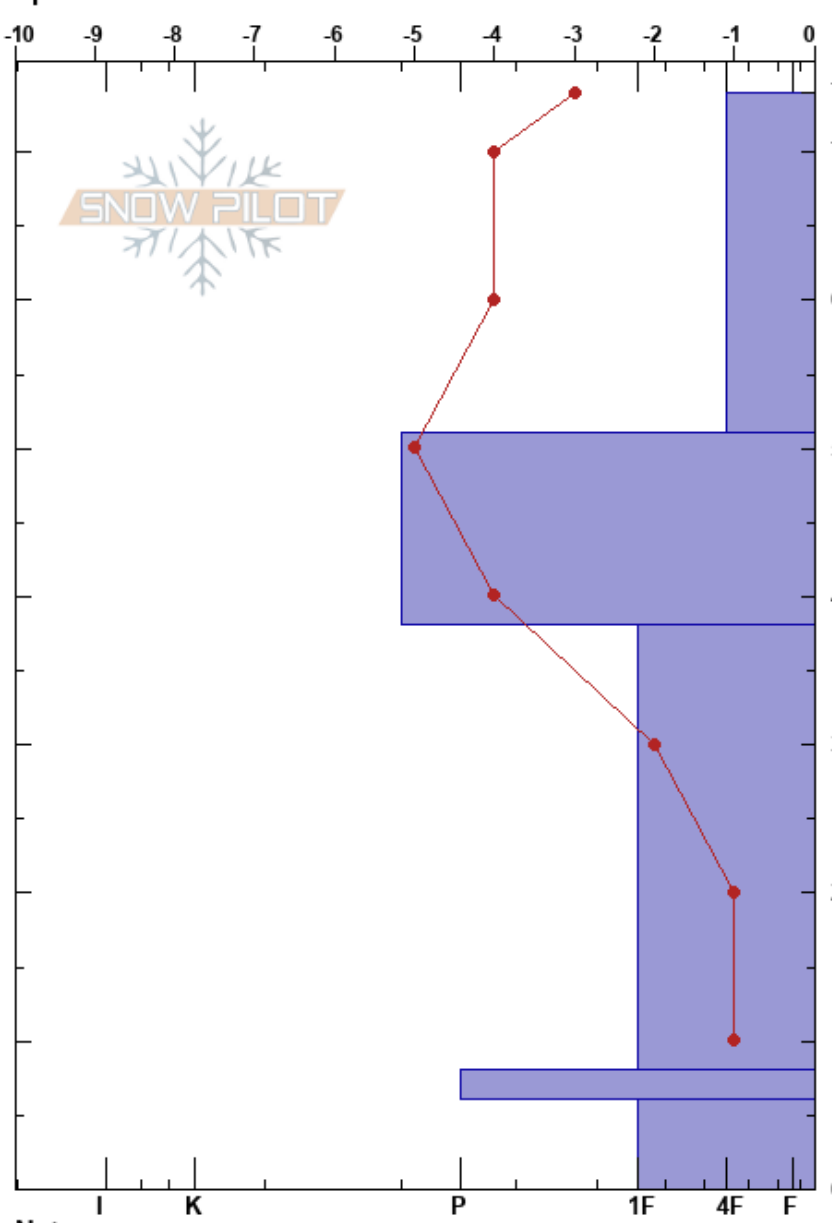

Powder bowl/Corkscrew
 Monashee
 BC
 Elevation: 2160 m
 Aspect: 125°
 Specifics:

Ski Patrol
 10/12/2023 - 10:15
 Co-ord: 49.73813N, -118.94424W
 Slope Angle: 18°
 Wind Loading:

Stability:
 Air Temperature: -4°C
 Sky Cover: X
 Precipitation: NO
 Wind: W Light Breeze

HS:74 Layer Notes:

| Form | Crystal | | ρ kg/m³ | Stability tests & Layer comments |
|------|---------|----------|------------|--|
| | Size | Moisture | | |
| • | 0.3-0.5 | | | ← CT6, RP @64cm ← CT5, RP @64cm ← CT11, RP @64cm ← CT11, RP @54cm |
| ⊙ | | | | |
| ⊖ | 0.5-1 | | | ← CT25, RP @22cm |
| ⊙ | | | | |
| □ | 1-2 | | | |