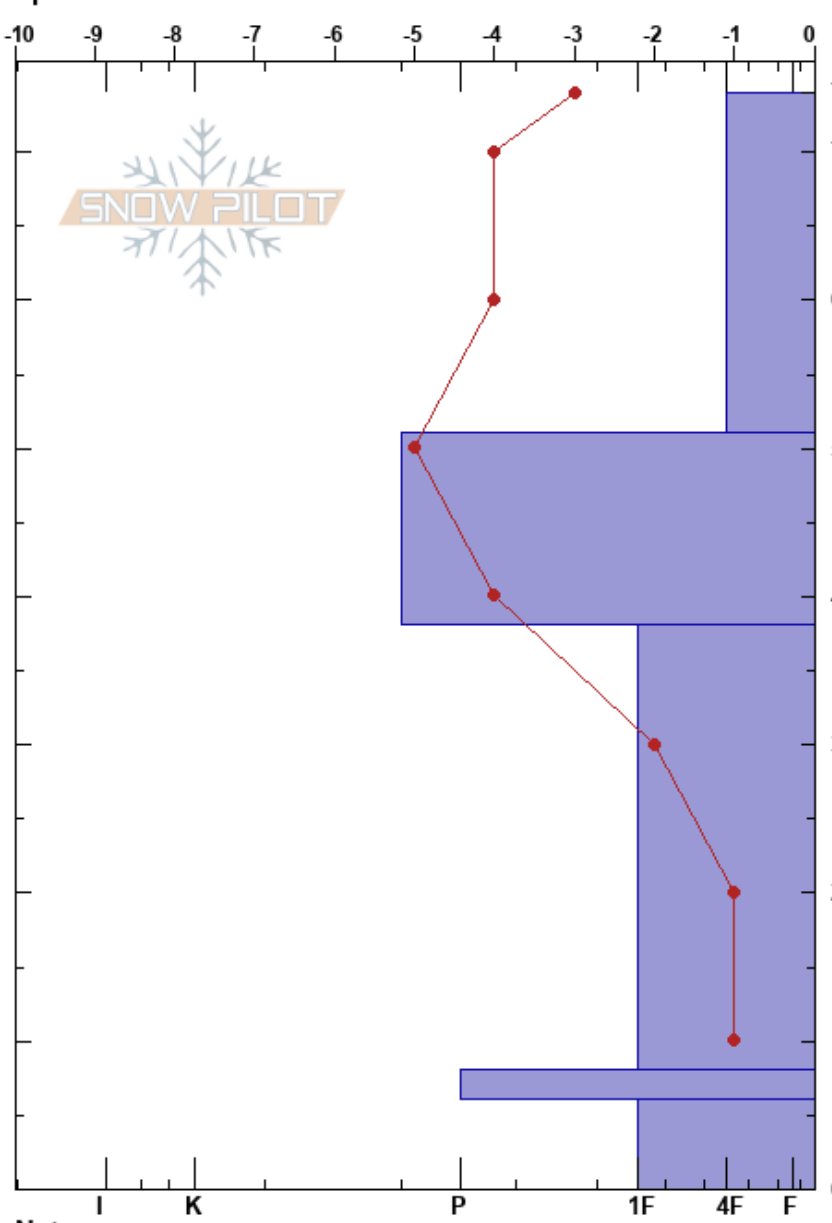

Powder bowl/Corkscrew
 Monashee
 BC
 Elevation: 2160 m
 Aspect: 125°
 Specifics:

Ski Patrol
 10/12/2023 - 10:15
 Co-ord: 49.73813N, -118.94424W
 Slope Angle: 18°
 Wind Loading:

Stability:
 Air Temperature: -4°C
 Sky Cover: X
 Precipitation: NO
 Wind: W Light Breeze

HS:74 Layer Notes:

Form	Crystal		ρ kg/m³	Stability tests & Layer comments
	Size	Moisture		
•	0.3-0.5			← CT6, RP @64cm ← CT5, RP @64cm ← CT11, RP @64cm ← CT11, RP @54cm
⊙⊙				
⊖	0.5-1			← CT25, RP @22cm
⊙⊙				
□	1-2			