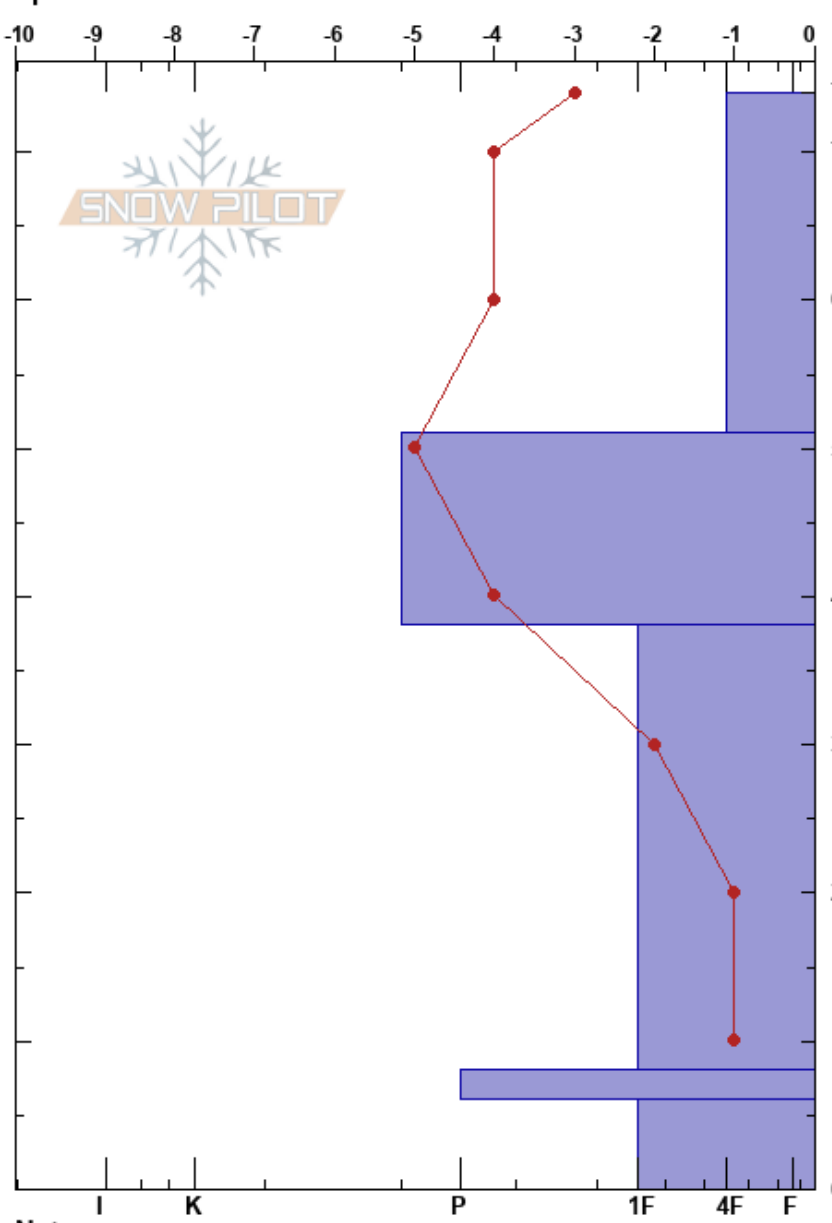

Powder bowl/Corkscrew
 Monashee
 BC
 Elevation: 2160 m
 Aspect: 125°
 Specifics:

Ski Patrol
 10/12/2023 - 10:15
 Co-ord: 49.73813N, -118.94424W
 Slope Angle: 18°
 Wind Loading:

Stability:
 Air Temperature: -4°C
 Sky Cover: X
 Precipitation: NO
 Wind: W Light Breeze

HS:74 Layer Notes:

Form	Crystal Size	Moisture	ρ kg/m ³	Stability tests & Layer comments
•	0.3-0.5			← CT6, RP @64cm ← CT5, RP @64cm ← CT11, RP @64cm ← CT11, RP @54cm
⊙⊙				
⊖	0.5-1			← CT25, RP @22cm
⊙⊙				
□	1-2			