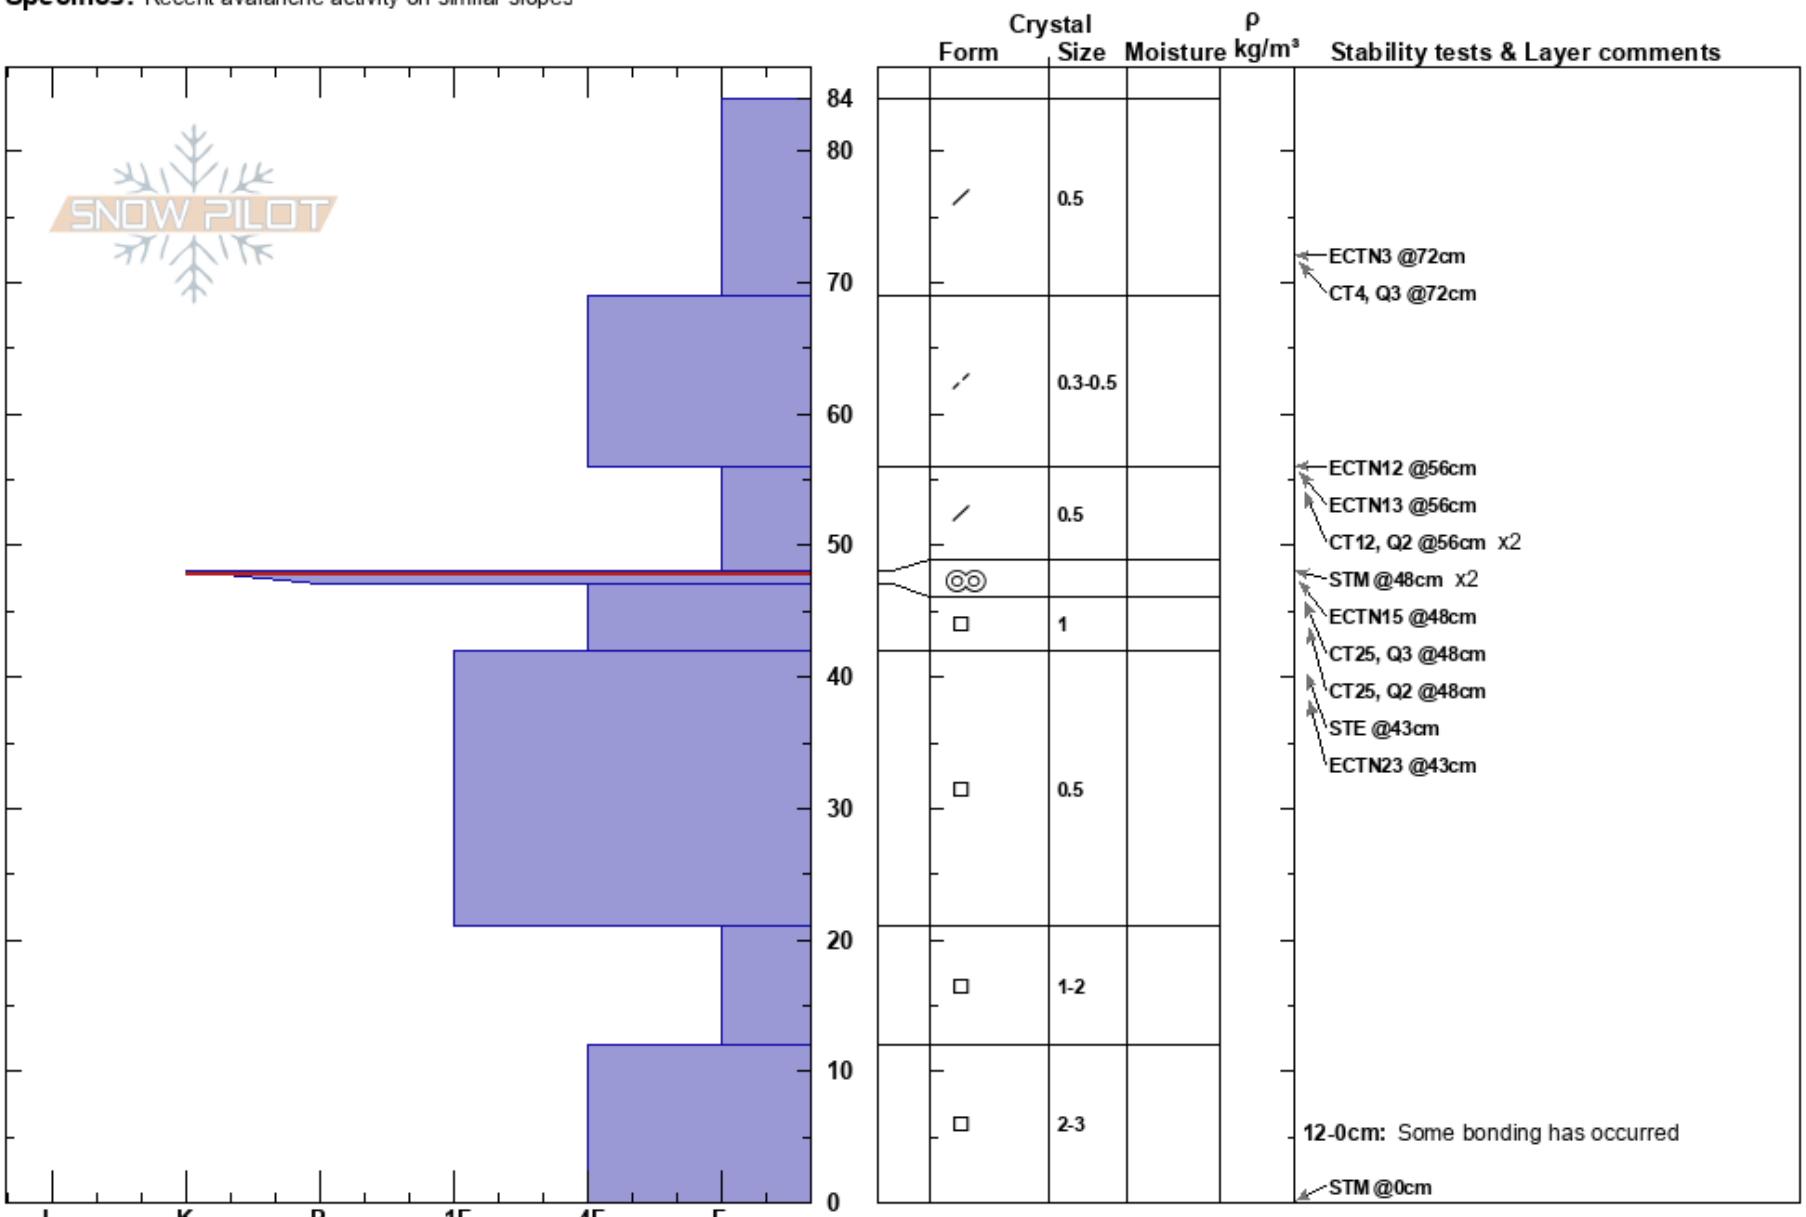

Chicken Scratch
Teton Range
WY
Elevation: 9710 ft
Aspect: NE
Specifics: Recent avalanche activity on similar slopes

Brenden Cronin
12/09/2023 - 2:10pm
Co-ord:
Slope Angle: 34°
Wind Loading: previous

Stability: Fair
Air Temperature: 6°F
Sky Cover: FEW
Precipitation: NO
Wind: W Light Breeze

HS: 84
PF: 60
PS: 35
48-47cm: Problematic layer
12-0cm: Some bonding has occurred

Layer Notes:
Stability tests & Layer comments

Notes: As weight is added to this snowpack the LOC may change to the facets below the MFC.
No signs of instability on or near the slope as we approached the snowpit site.
Avalanche activity was observed on the East Face of Mt Taylor.
Pit score: 4 (out of 9)