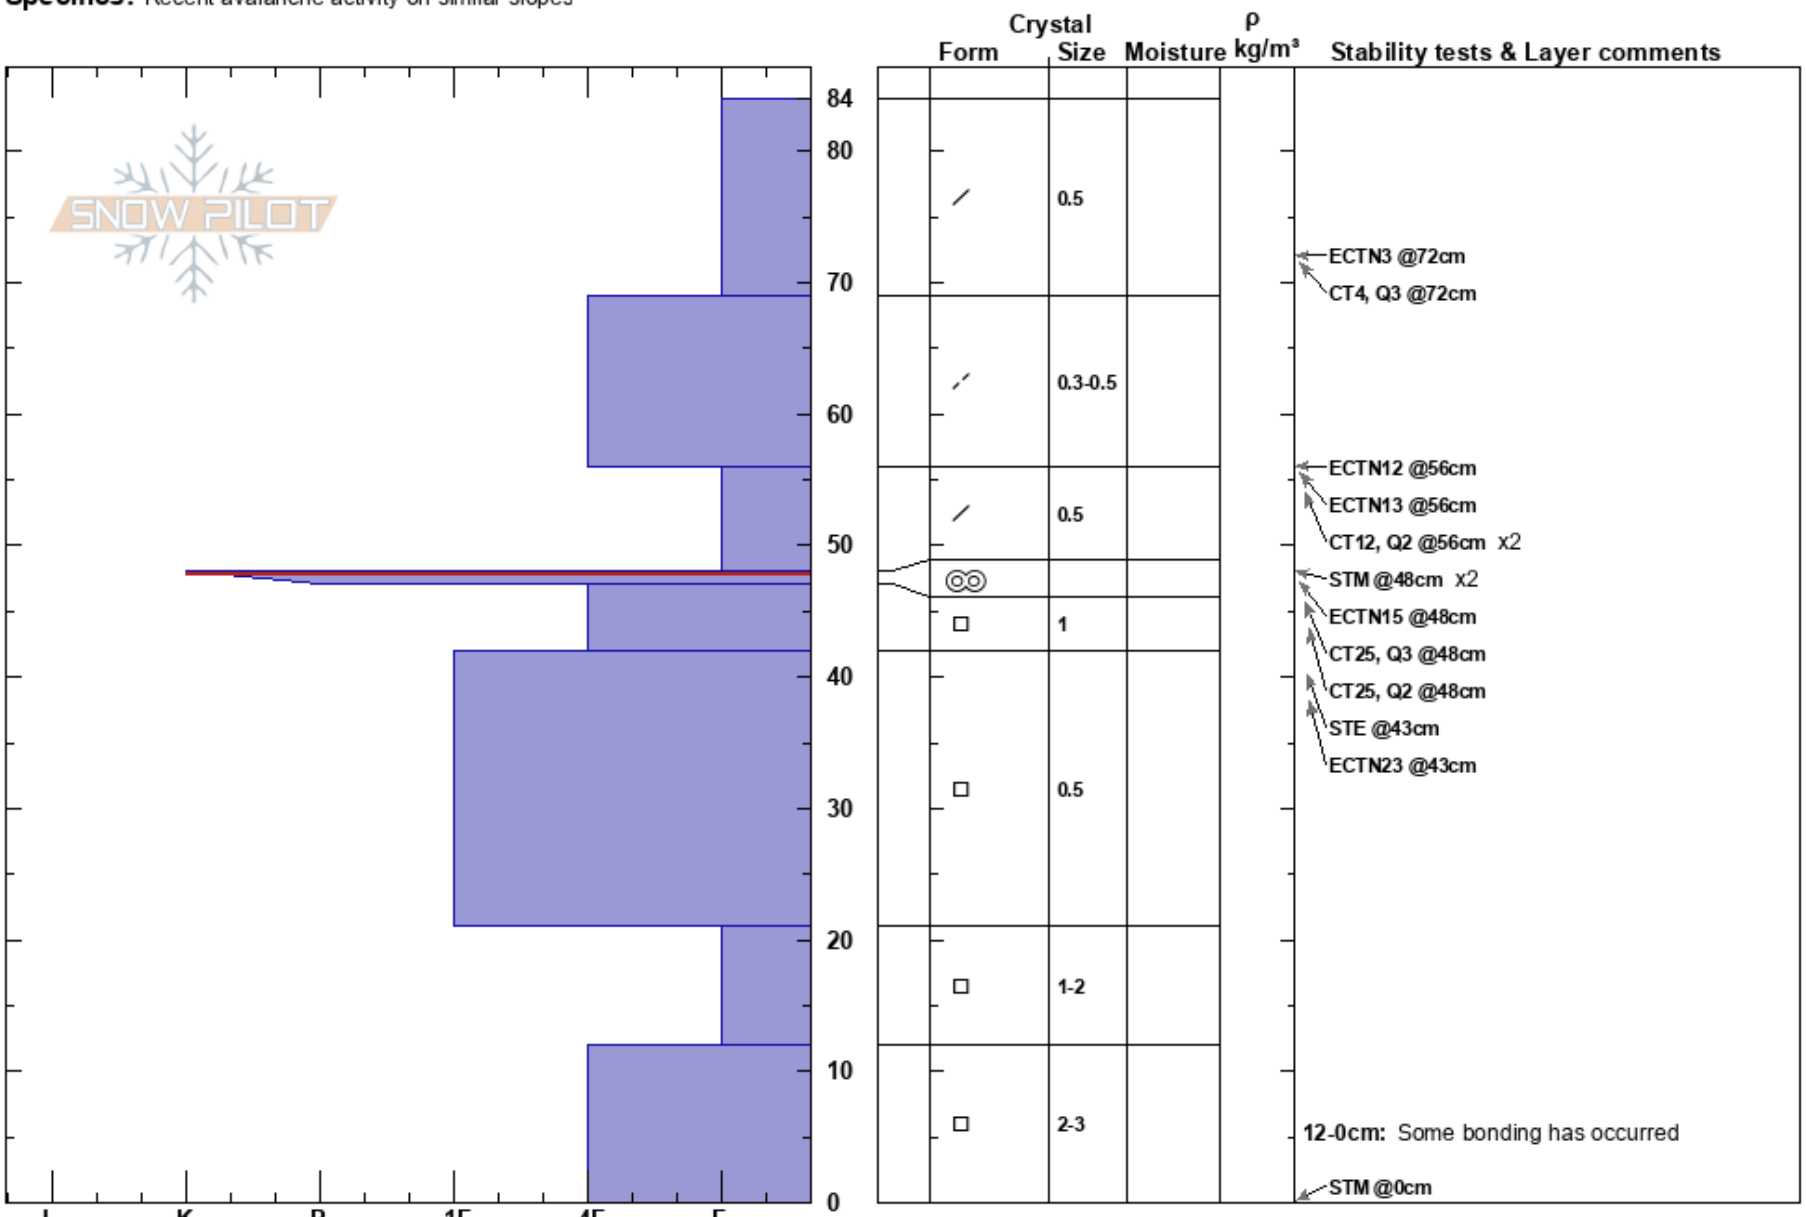

Chicken Scratch
Teton Range
WY
Elevation: 9710 ft
Aspect: NE
Specifics: Recent avalanche activity on similar slopes

Brenden Cronin
12/09/2023 - 2:10pm
Co-ord:
Slope Angle: 34°
Wind Loading: previous

Stability: Fair
Air Temperature: 6°F
Sky Cover: FEW
Precipitation: NO
Wind: W Light Breeze

HS: 84
PF: 60
PS: 35
Layer Notes:
48-47cm: Problematic layer
12-0cm: Some bonding has occurred

Notes: As weight is added to this snowpack the LOC may change to the facets below the MFC.
No signs of instability on or near the slope as we approached the snowpit site.
Avalanche activity was observed on the East Face of Mt Taylor.
Pit score: 4 (out of 9)