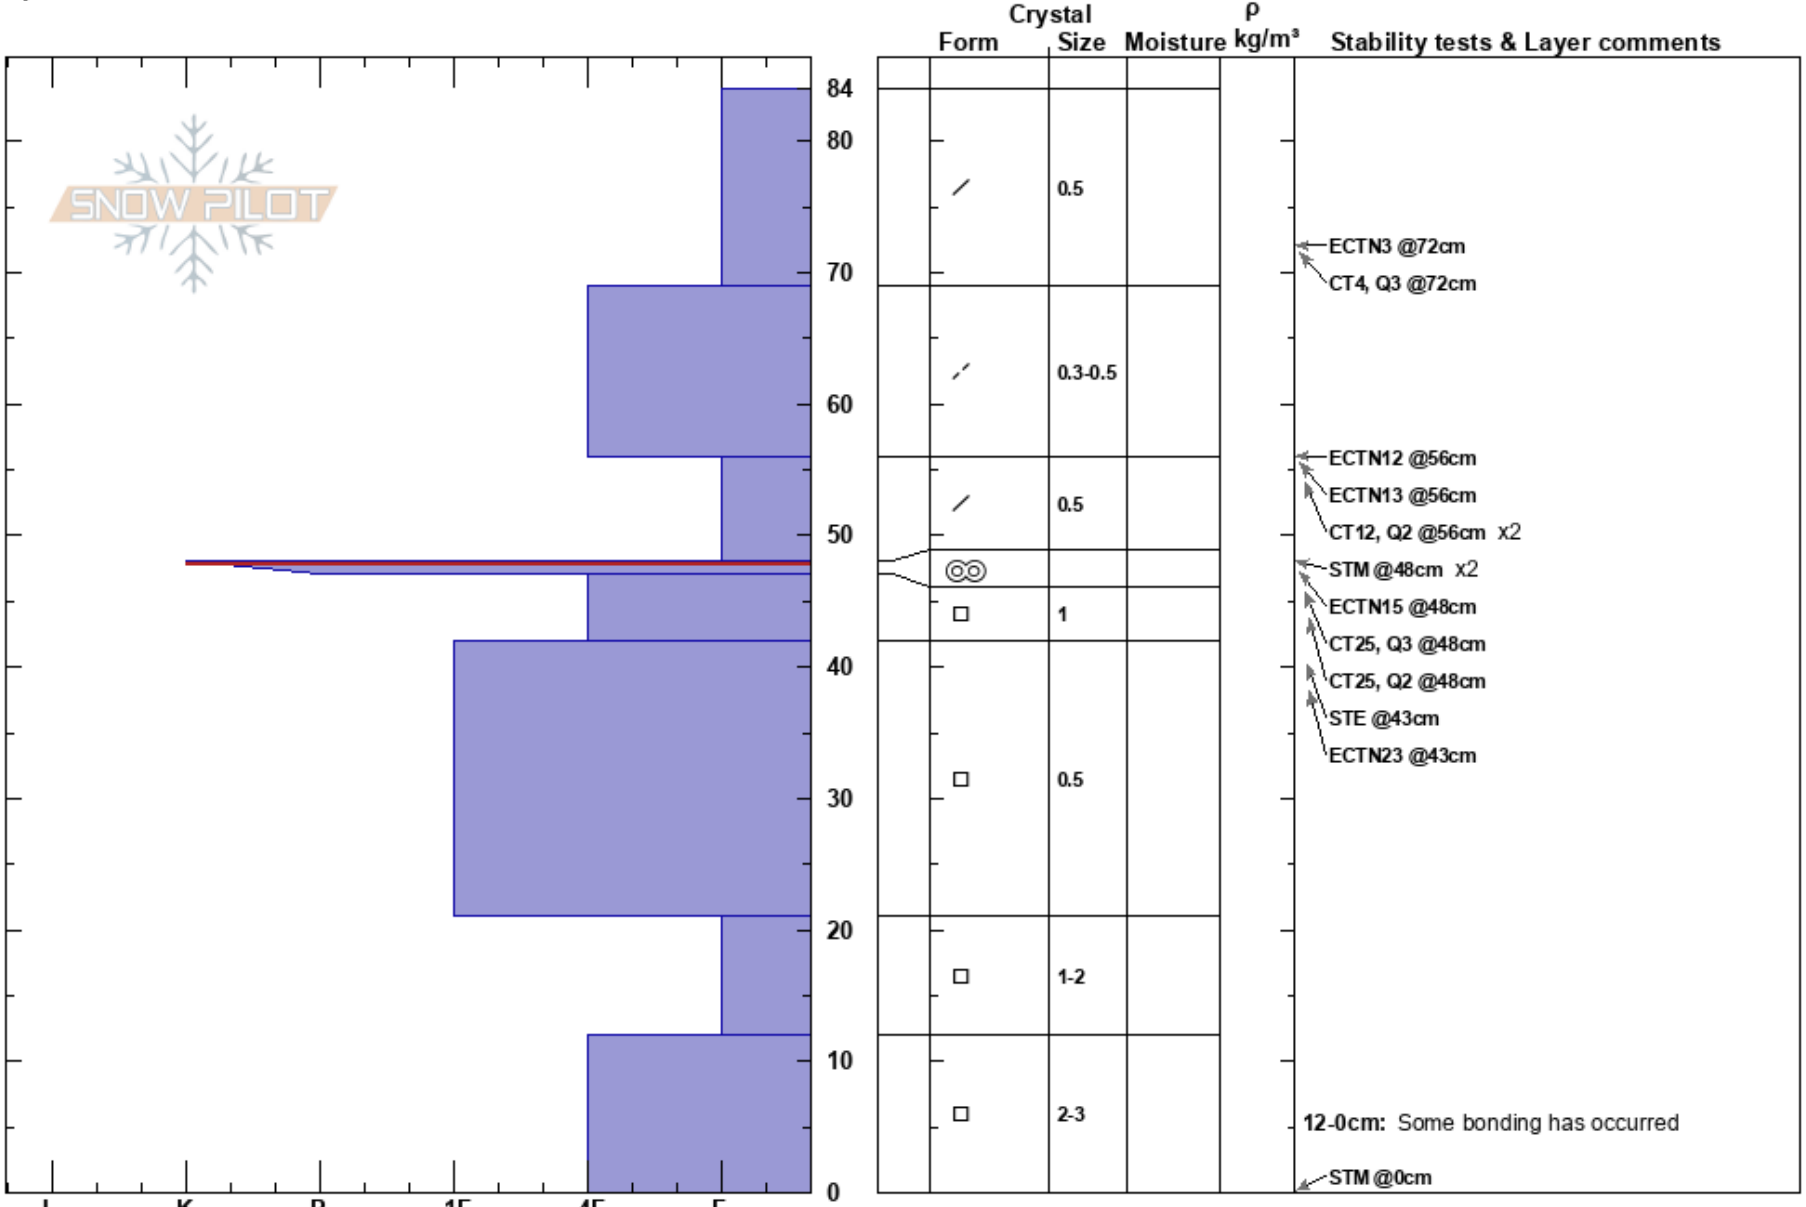

Chicken Scratch
Teton Range
WY
Elevation: 9710 ft
Aspect: NE
Specifics: Recent avalanche activity on similar slopes

Brenden Cronin
12/09/2023 - 2:10pm
Co-ord:
Slope Angle: 34°
Wind Loading: previous

Stability: Fair
Air Temperature: 6°F
Sky Cover: FEW
Precipitation: NO
Wind: W Light Breeze

HS: 84
PF: 60
PS: 35
Layer Notes:
48-47cm: Problematic layer
12-0cm: Some bonding has occurred

Notes: As weight is added to this snowpack the LOC may change to the facets below the MFC.
No signs of instability on or near the slope as we approached the snowpit site.
Avalanche activity was observed on the East Face of Mt Taylor.
Pit score: 4 (out of 9)