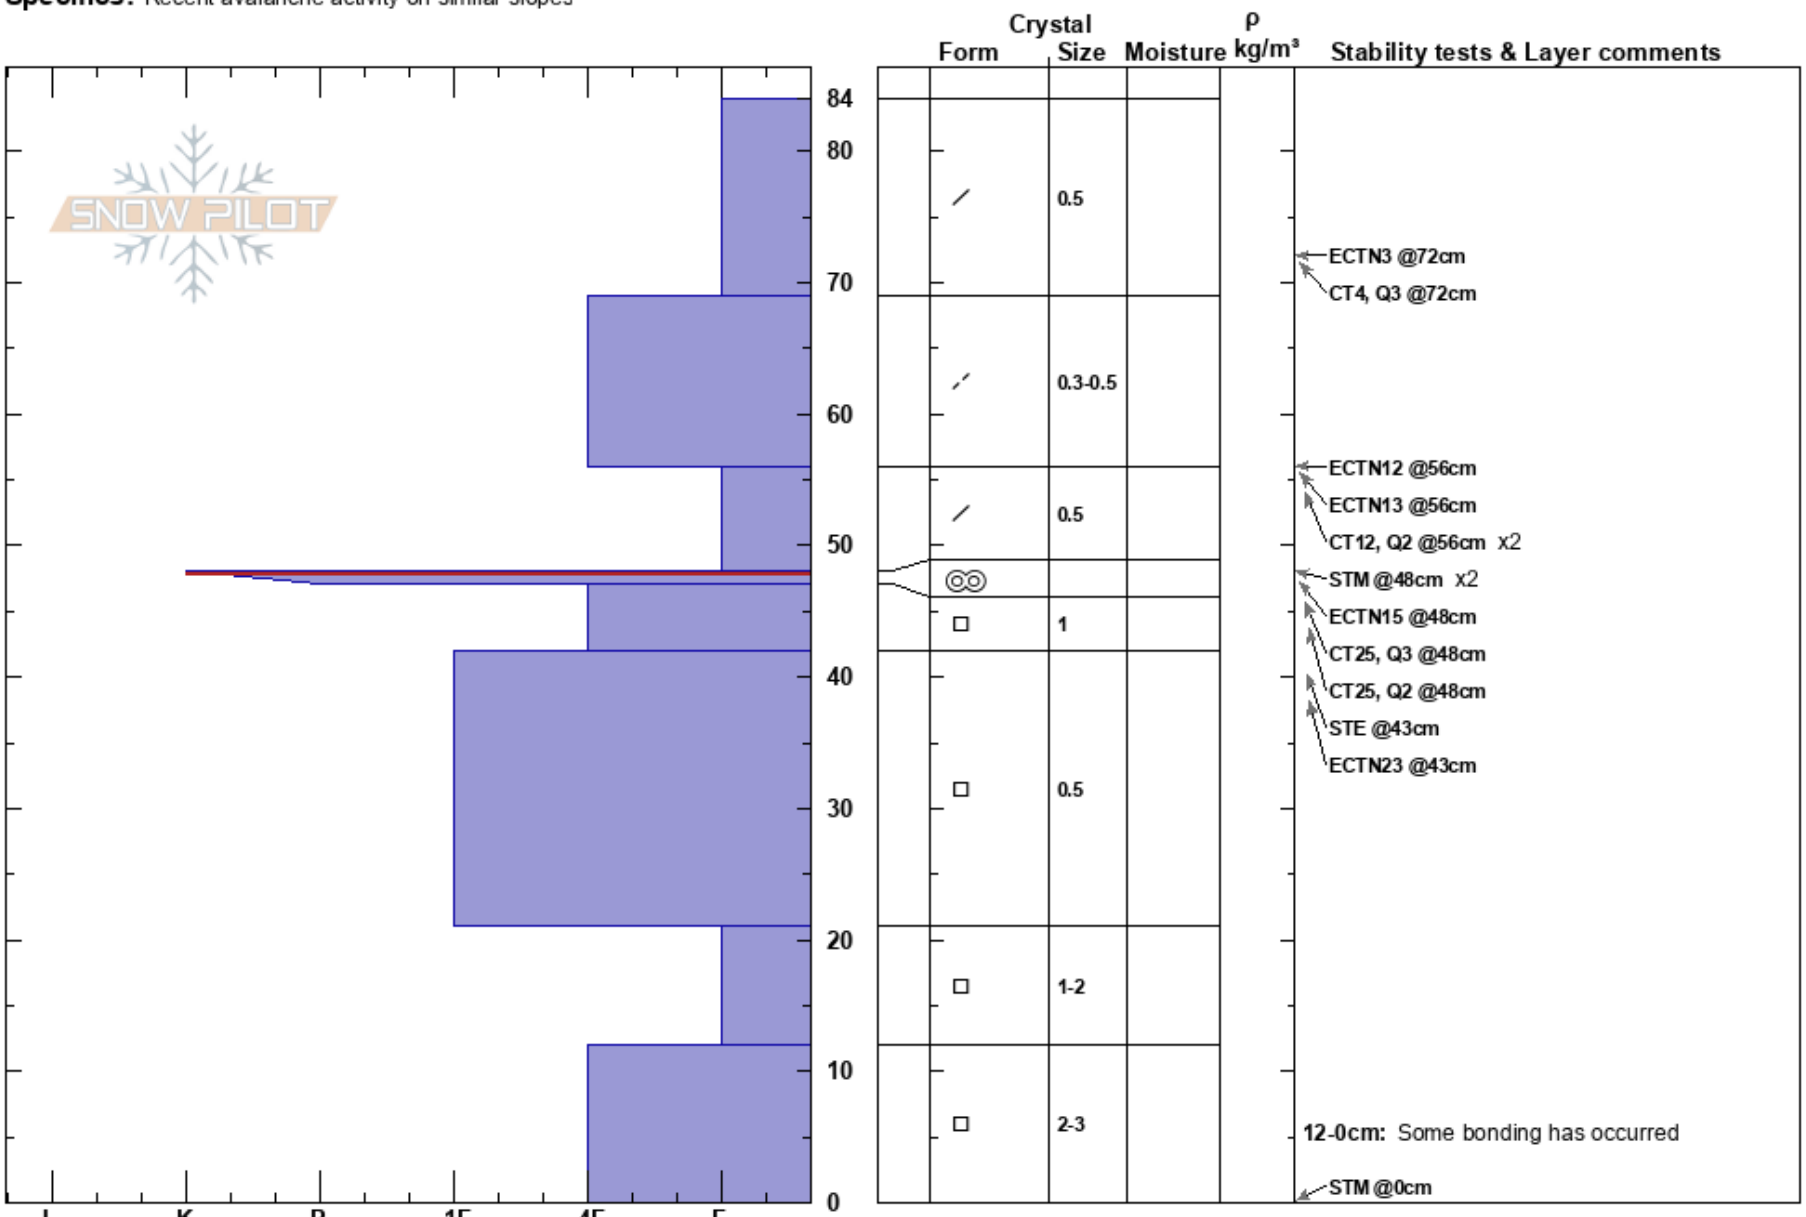

Chicken Scratch
Teton Range
WY
Elevation: 9710 ft
Aspect: NE
Specifics: Recent avalanche activity on similar slopes

Brenden Cronin
12/09/2023 - 2:10pm
Co-ord:
Slope Angle: 34°
Wind Loading: previous

Stability: Fair
Air Temperature: 6°F
Sky Cover: FEW
Precipitation: NO
Wind: W Light Breeze

HS: 84
PF: 60
PS: 35
48-47cm: Problematic layer
12-0cm: Some bonding has occurred

Layer Notes:

Notes: As weight is added to this snowpack the LOC may change to the facets below the MFC.
No signs of instability on or near the slope as we approached the snowpit site.
Avalanche activity was observed on the East Face of Mt Taylor.
Pit score: 4 (out of 9)