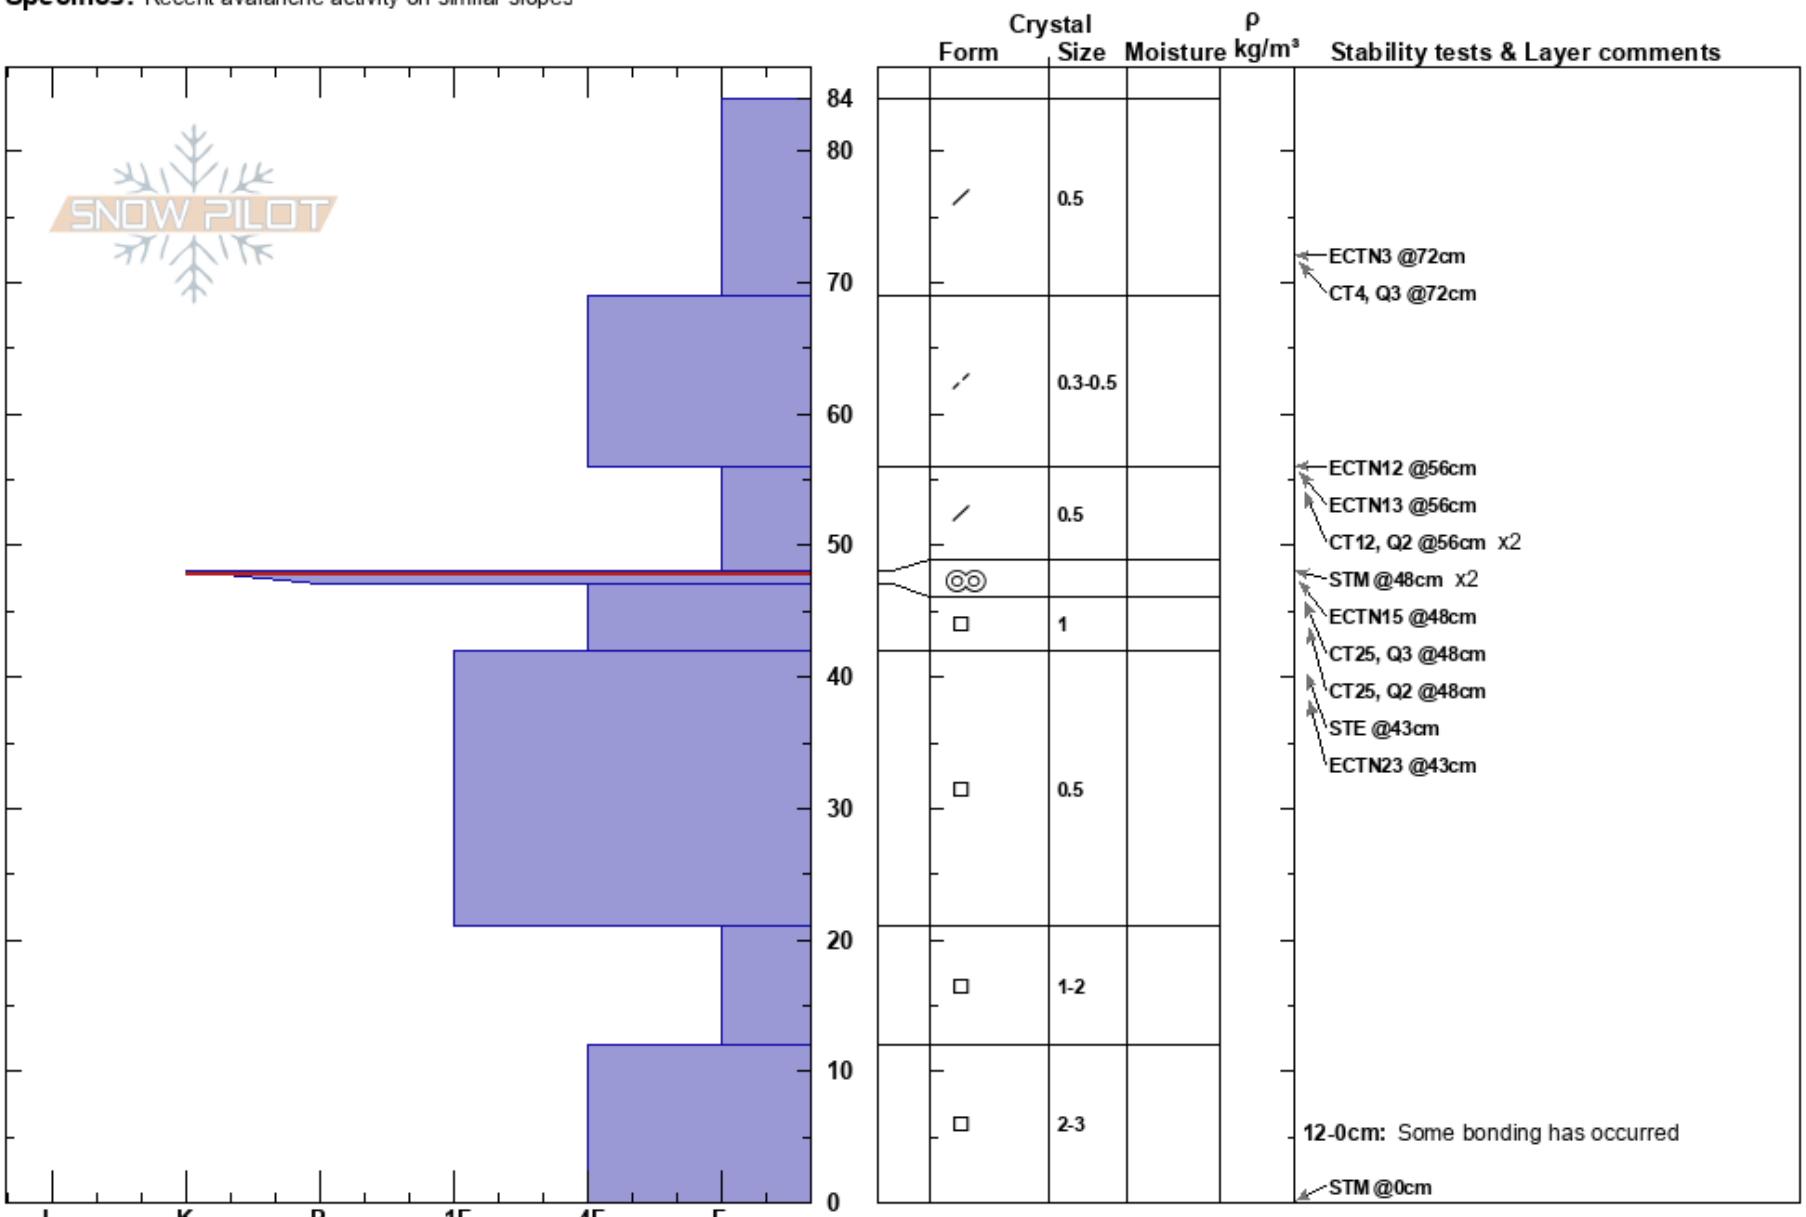

Chicken Scratch  
Teton Range  
WY  
Elevation: 9710 ft  
Aspect: NE  
Specifics: Recent avalanche activity on similar slopes

Brenden Cronin  
12/09/2023 - 2:10pm  
Co-ord:  
Slope Angle: 34°  
Wind Loading: previous

Stability: Fair  
Air Temperature: 6°F  
Sky Cover: FEW  
Precipitation: NO  
Wind: W Light Breeze

HS: 84  
PF: 60  
PS: 35  
48-47cm: Problematic layer  
12-0cm: Some bonding has occurred

Layer Notes:  
Stability tests & Layer comments

**Notes:** As weight is added to this snowpack the LOC may change to the facets below the MFC.  
No signs of instability on or near the slope as we approached the snowpit site.  
Avalanche activity was observed on the East Face of Mt Taylor.  
Pit score: 4 (out of 9)