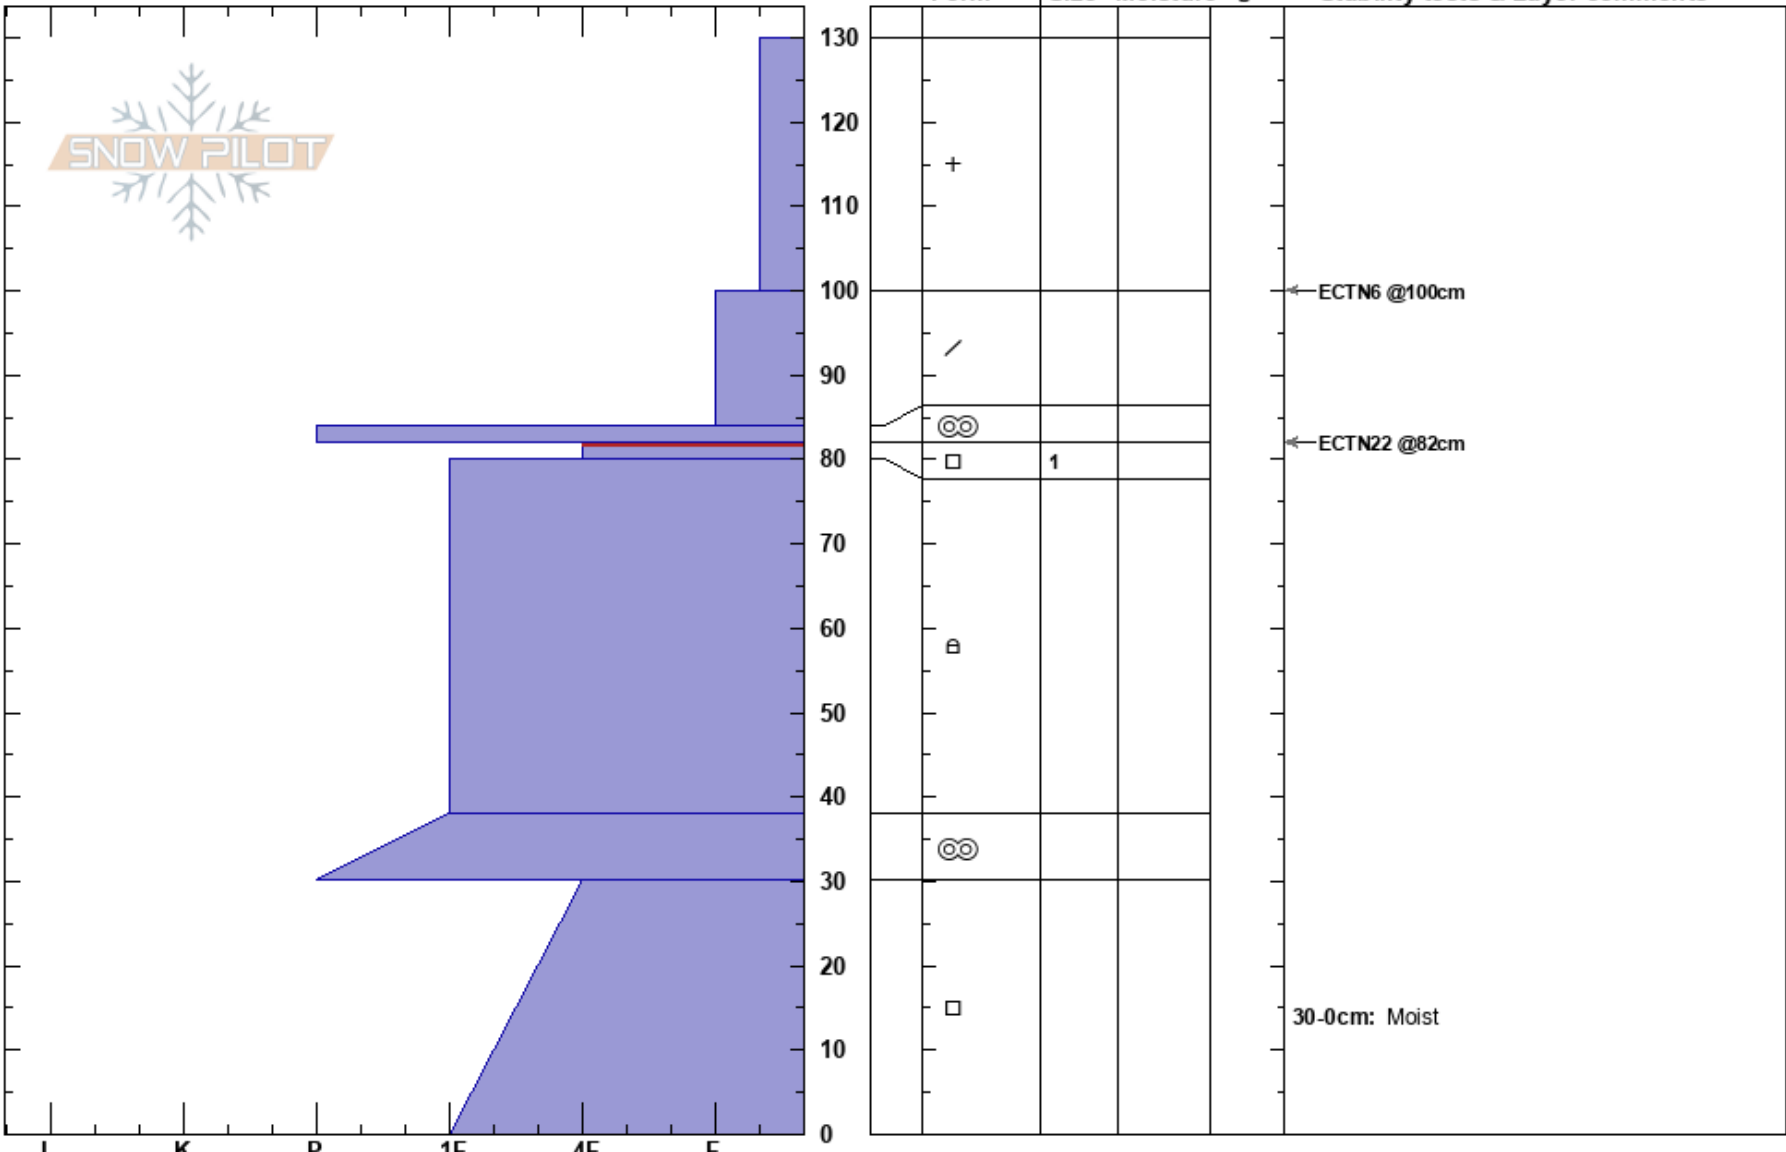

Prater Mountain  
Teton Range  
WY  
Elevation: 9700 ft  
Aspect: SW  
Specifics:

Alex Drinkard  
12/10/2023 - 1:00pm  
Co-ord: 43.00661N, -110.91681W  
Slope Angle: 27°  
Wind Loading: no

Stability: **HS: 130**  
Air Temperature: **PF: 40** 82-80cm: Problematic layer  
Sky Cover: SCT **PS: 30** 30-0cm: Moist  
Precipitation: NO  
Wind: Calm