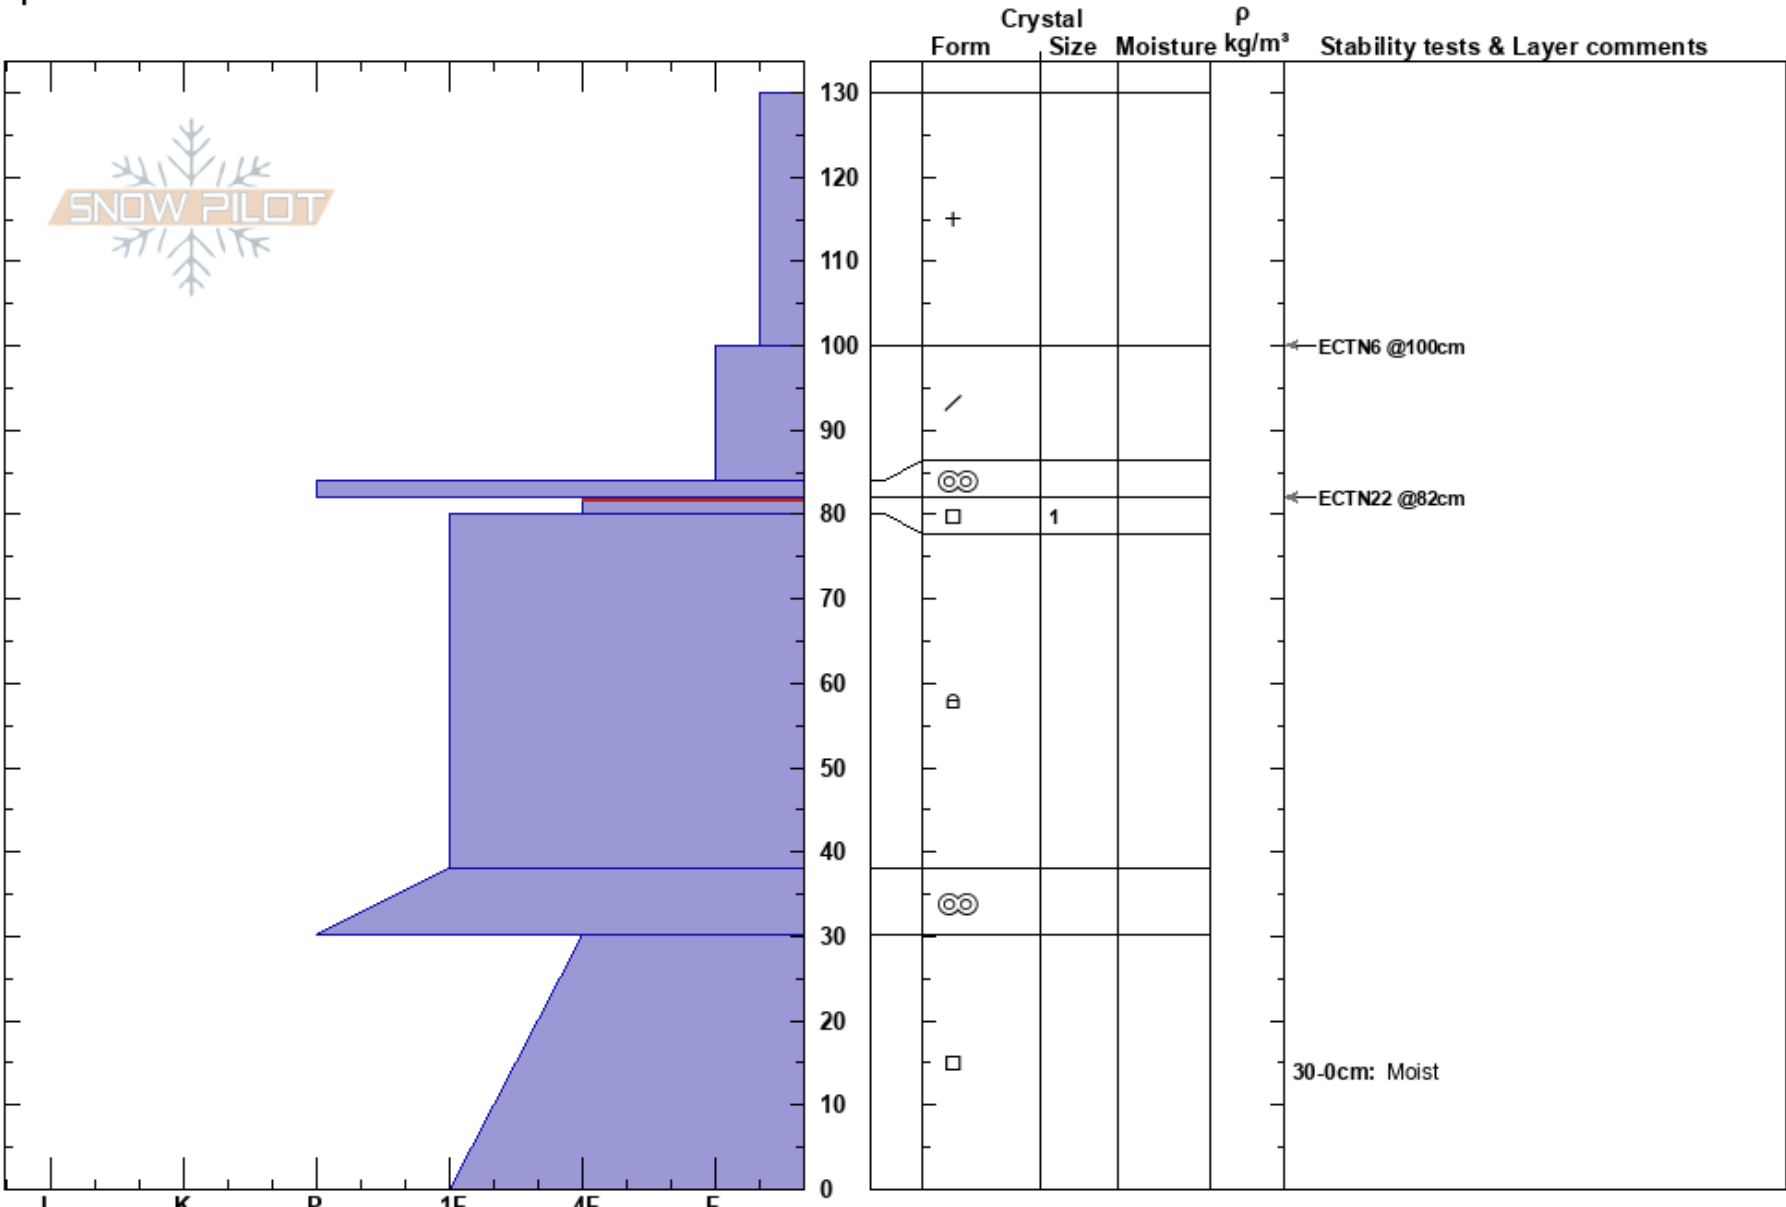

Prater Mountain
Teton Range
WY
Elevation: 9700 ft
Aspect: SW
Specifics:

Alex Drinkard
12/10/2023 - 1:00pm
Co-ord: 43.00661N, -110.91681W
Slope Angle: 27°
Wind Loading: no

Stability: **HS: 130**
Air Temperature: **PF: 40** 82-80cm: Problematic layer
Sky Cover: SCT **PS: 30** 30-0cm: Moist
Precipitation: NO
Wind: Calm