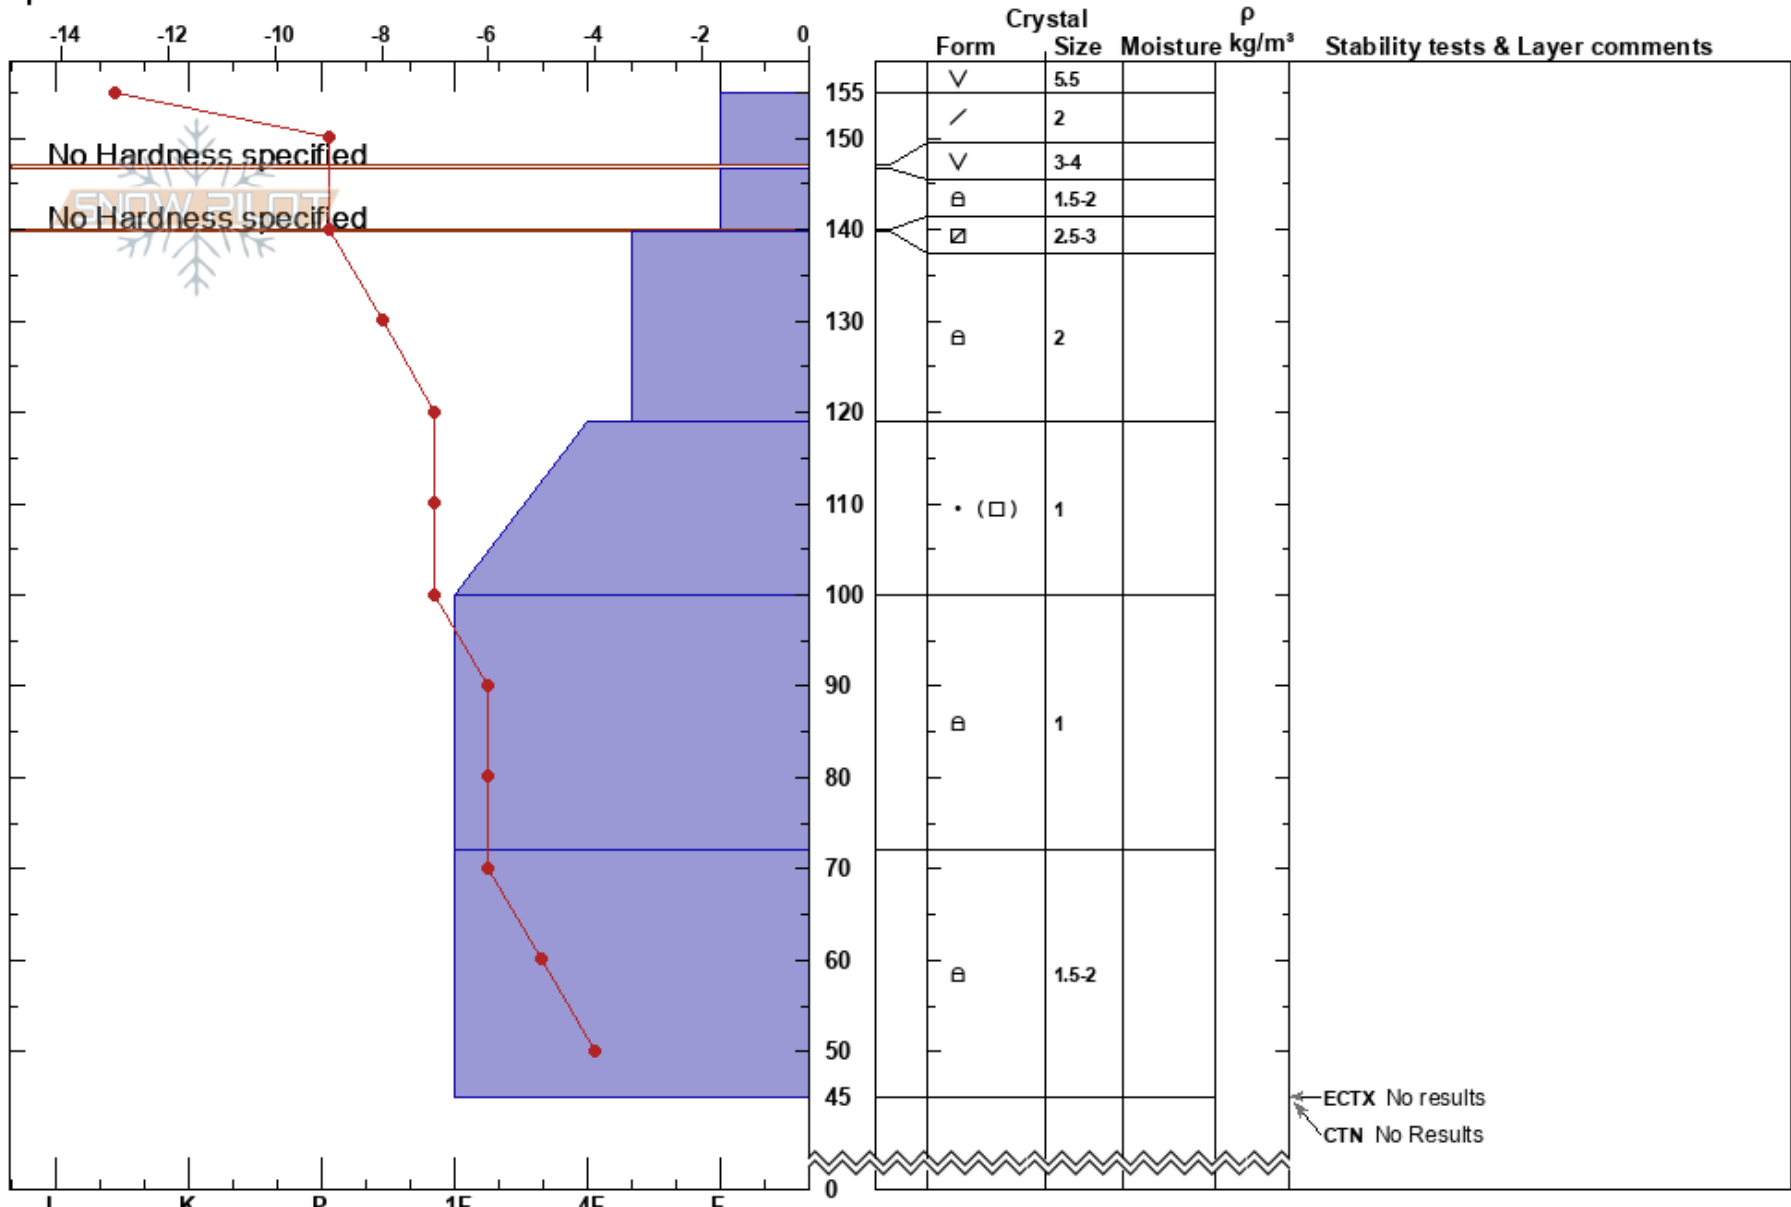

Avy Bowl SW Study  
 Teton Range  
 WY  
 Elevation: 9032 ft  
 Aspect: SW  
 Specifics:

Ryan Hargis  
 02/11/2022 - 10:30am  
 Co-ord: 43.48162N, -110.96119W  
 Slope Angle: 10°  
 Wind Loading: no

Stability: **HS: 155**  
 Air Temperature: -8°C **PF: 23** 147-146.6cm: Problematic layer  
 Sky Cover: FEW **PS: 11**  
 Precipitation: NO  
 Wind: NW Light Breeze