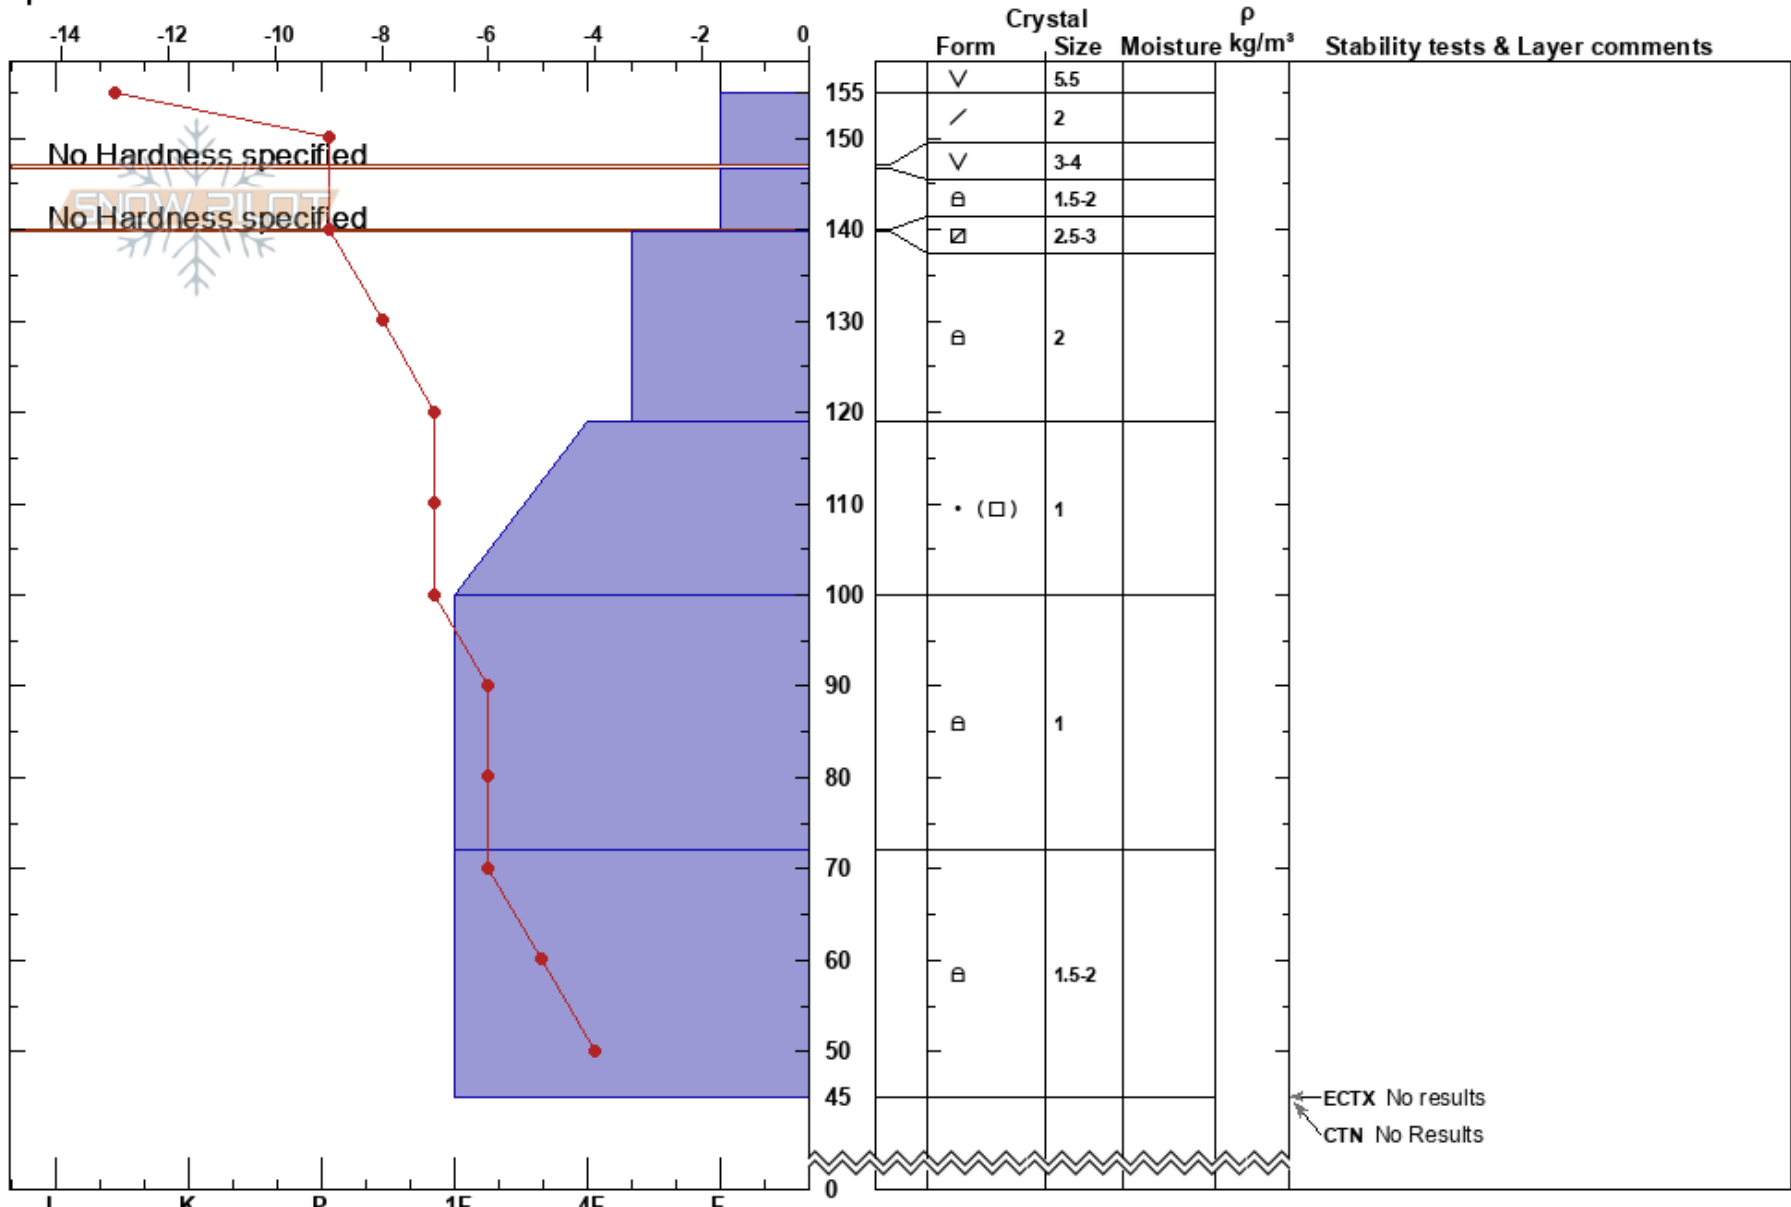

Avy Bowl SW Study
 Teton Range
 WY
 Elevation: 9032 ft
 Aspect: SW
 Specifics:

Ryan Hargis
 02/11/2022 - 10:30am
 Co-ord: 43.48162N, -110.96119W
 Slope Angle: 10°
 Wind Loading: no

Stability: **HS: 155**
 Air Temperature: -8°C **PF: 23** 147-146.6cm: Problematic layer
 Sky Cover: FEW **PS: 11**
 Precipitation: NO
 Wind: NW Light Breeze