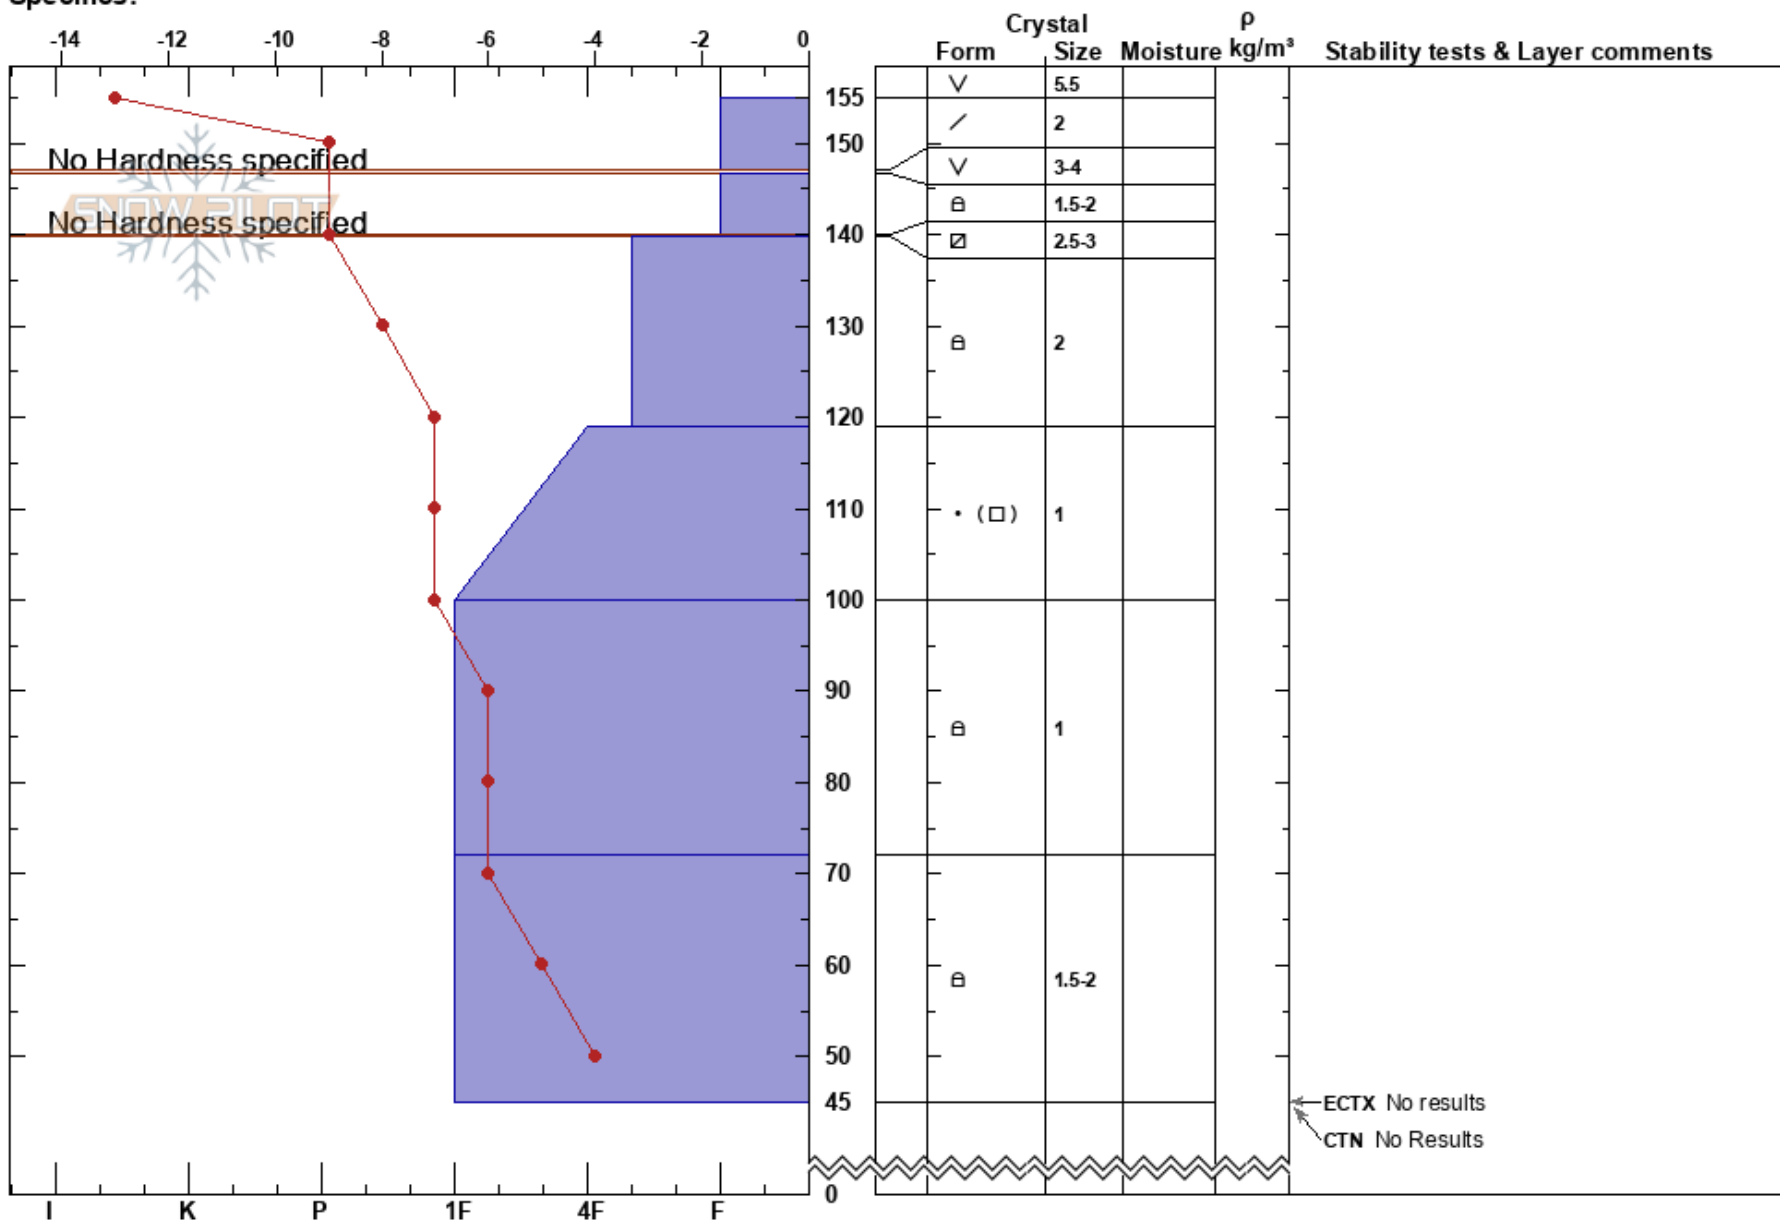

Avy Bowl SW Study
 Teton Range
 WY
 Elevation: 9032 ft
 Aspect: SW
 Specifics:

Ryan Hargis
 02/11/2022 - 10:30am
 Co-ord: 43.48162N, -110.96119W
 Slope Angle: 10°
 Wind Loading: no

Stability: **HS: 155**
 Air Temperature: -8°C
 Sky Cover: FEW
 Precipitation: NO
 Wind: NW Light Breeze

Layer Notes:
 PF: 23 147-146.6cm: Problematic layer
 PS: 11

Notes: